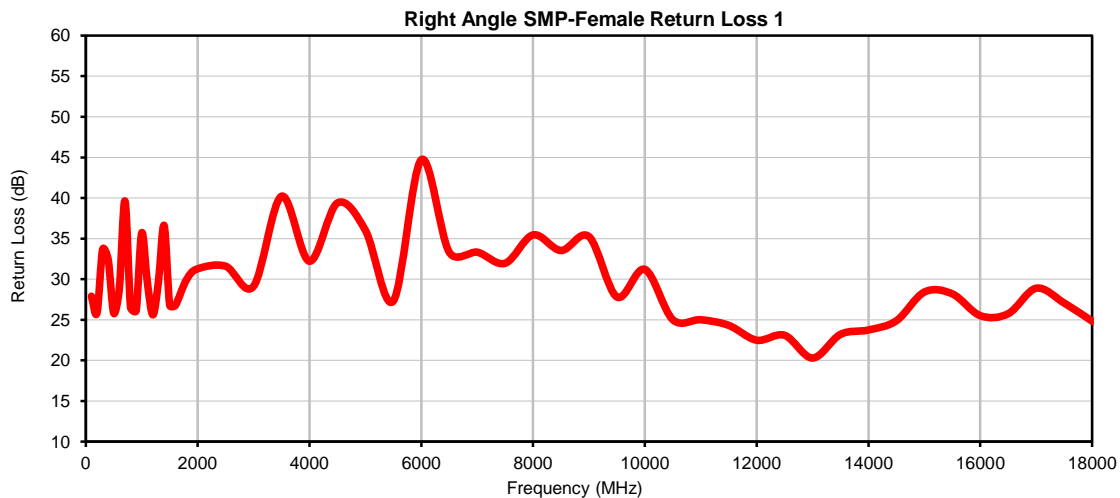

Hand-Flex Coaxial Cable

047-12SMPRC+

Right Angle SMP-Female to Right Angle SMP-Female

P.O. Box 350166, Brooklyn, New York 11235-0003 (718) 934-4500 • Fax (718) 332-4661 For detailed performance specs & shopping online see Mini-Circuits web site
The Design Engineers Search Engine Provides ACTUAL Data Instantly From MINI-CIRCUITS At: www.minicircuits.com