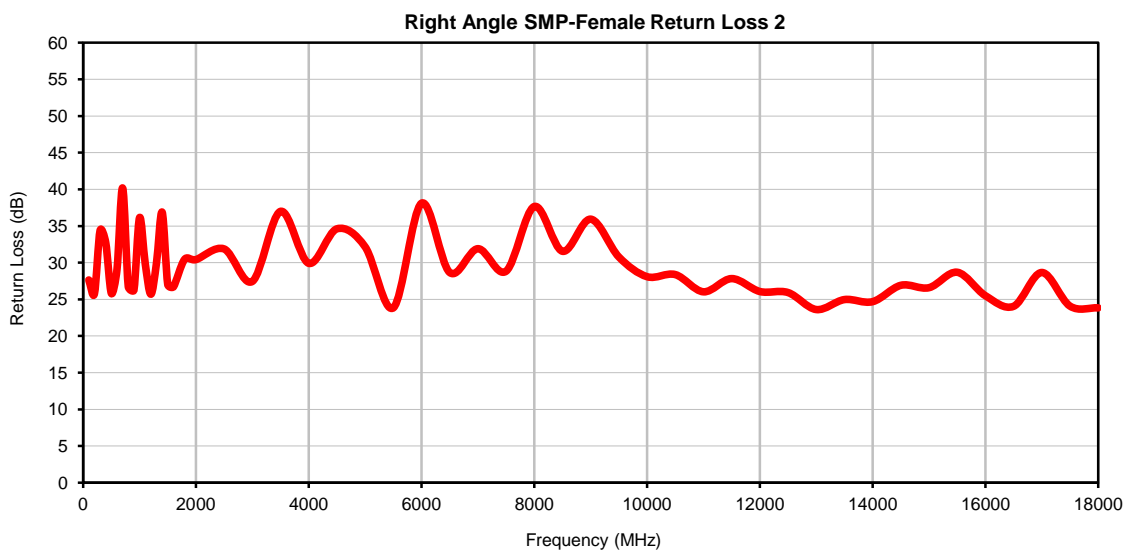

Hand-Flex Coaxial Cable

047-12SMPRC+

Right Angle SMP-Female to Right Angle SMP-Female

P.O. Box 350166, Brooklyn, New York 11235-0003 (718) 934-4500 • Fax (718) 332-4661 For detailed performance specs & shopping online see Mini-Circuits web site
The Design Engineers Search Engine Provides ACTUAL Data Instantly From MINI-CIRCUITS At: www.minicircuits.com