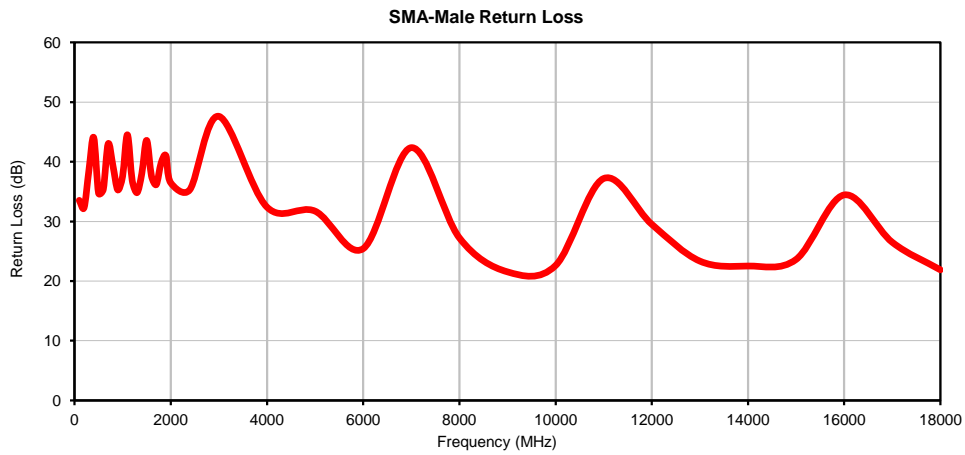

Hand-Flex Coaxial Cable

086-12SBSM+

Straight SMA Female Bulkhead to Straight SMA Male

Typical Performance Curves

P.O. Box 350166, Brooklyn, New York 11235-0003 (718) 934-4500 • Fax (718) 332-4661 For detailed performance specs & shopping online see Mini-Circuits web site www.minicircuits.com