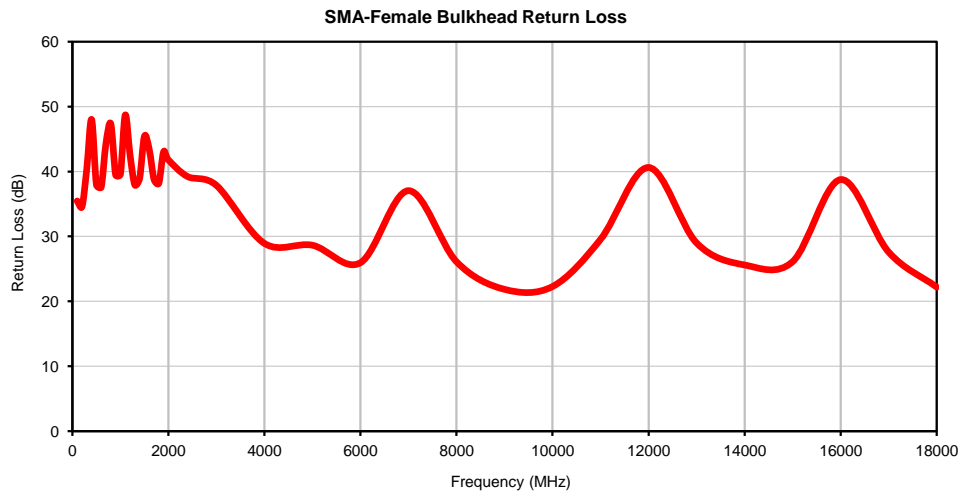

Hand-Flex Coaxial Cable

086-12SBSM+

Straight SMA Female Bulkhead to Straight SMA Male

Typical Performance Curves

P.O. Box 350166, Brooklyn, New York 11235-0003 (718) 934-4500 • Fax (718) 332-4661 For detailed performance specs & shopping online see Mini-Circuits web site www.minicircuits.com