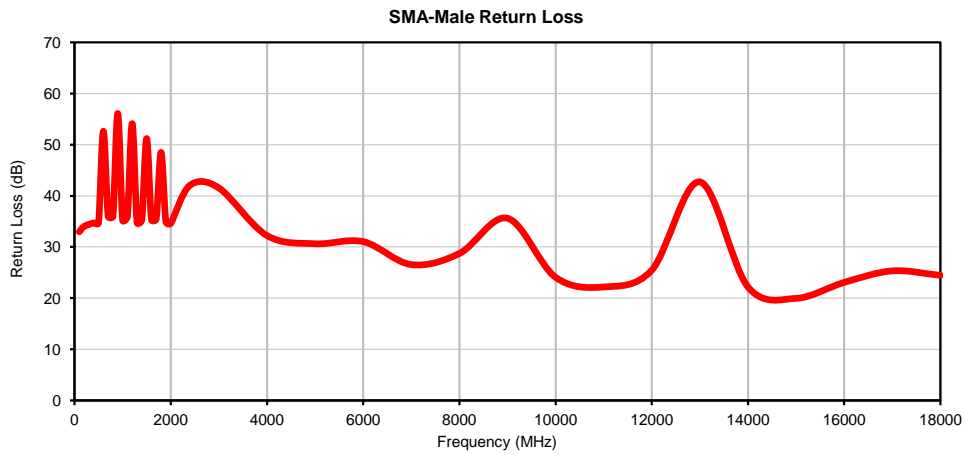

Hand-Flex Coaxial Cable

086-14SBSM+

Straight SMA Female Bulkhead to Straight SMA Male

Typical Performance Curves

P.O. Box 350166, Brooklyn, New York 11235-0003 (718) 934-4500 • Fax (718) 332-4661 For detailed performance specs & shopping online see Mini-Circuits web site www.minicircuits.com