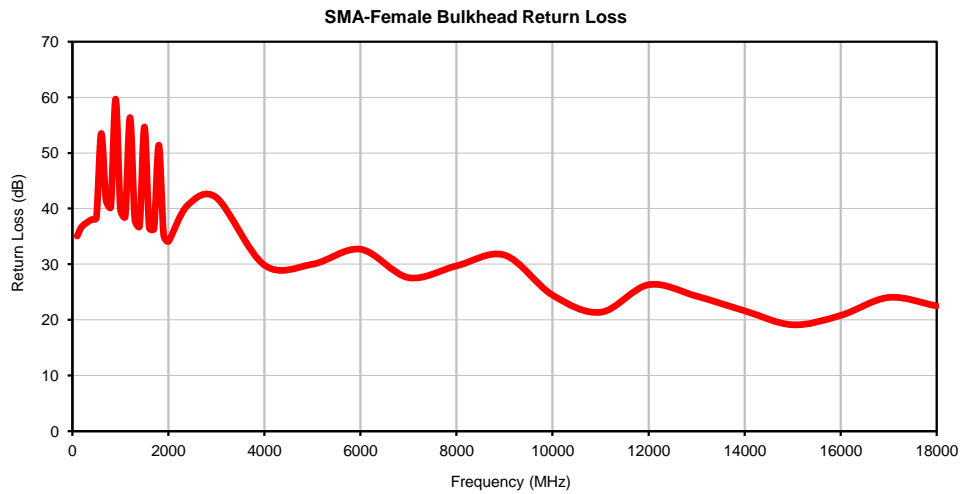

Hand-Flex Coaxial Cable

086-14SBSM+

Straight SMA Female Bulkhead to Straight SMA Male

Typical Performance Curves

P.O. Box 350166, Brooklyn, New York 11235-0003 (718) 934-4500 • Fax (718) 332-4661 For detailed performance specs & shopping online see Mini-Circuits web site www.minicircuits.com