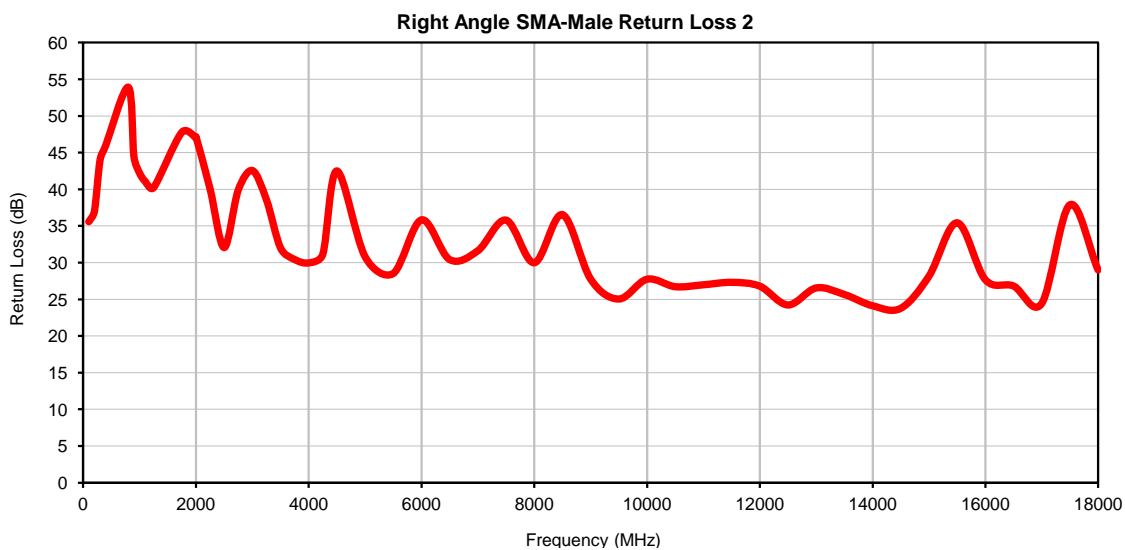

Hand-Flex Coaxial Cable

086-14SMR+

Right Angle SMA-Male to Right Angle SMA-Male

Typical Performance Curves

P.O. Box 350166, Brooklyn, New York 11235-0003 (718) 934-4500 • Fax (718) 332-4661 For detailed performance specs & shopping online see Mini-Circuits web site