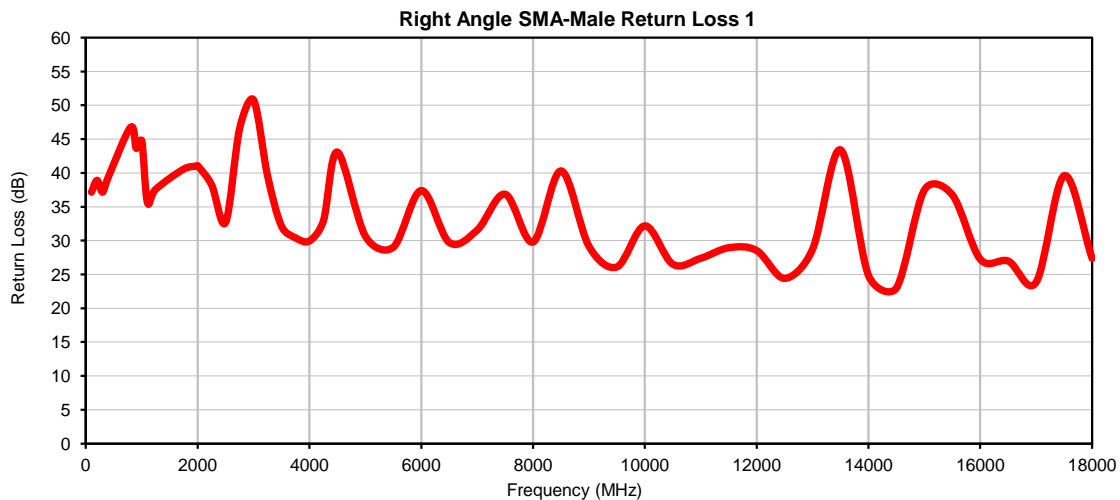

Hand-Flex Coaxial Cable

086-14SMR+

Right Angle SMA-Male to Right Angle SMA-Male

Typical Performance Curves

P.O. Box 350166, Brooklyn, New York 11235-0003 (718) 934-4500 • Fax (718) 332-4661 For detailed performance specs & shopping online see Mini-Circuits web site