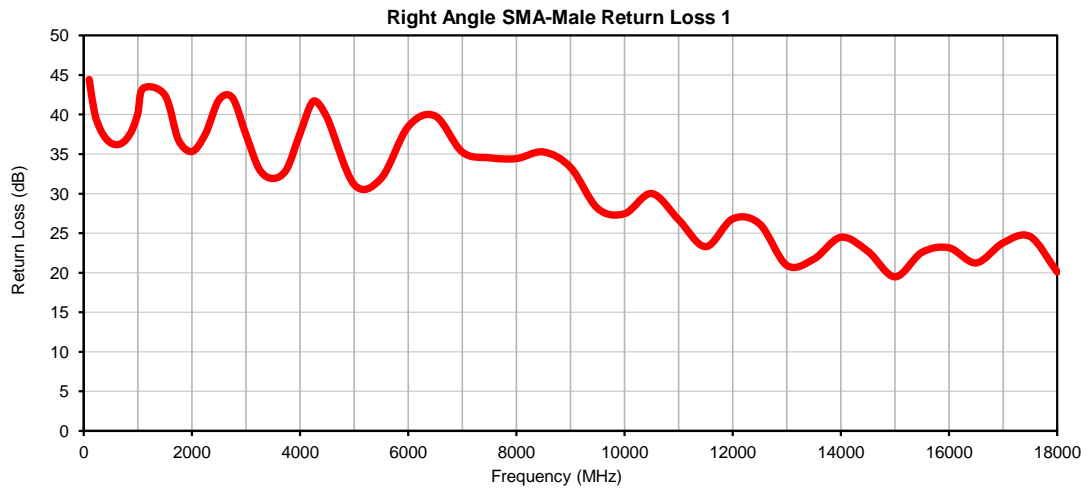

Hand-Flex Coaxial Cable

086-2SMRC+

Right Angle SMA-Male to Right Angle SMA-Male

Typical Performance Curves

P.O. Box 350166, Brooklyn, New York 11235-0003 (718) 934-4500 • Fax (718) 332-4661 For detailed performance specs & shopping online see Mini-Circuits web site