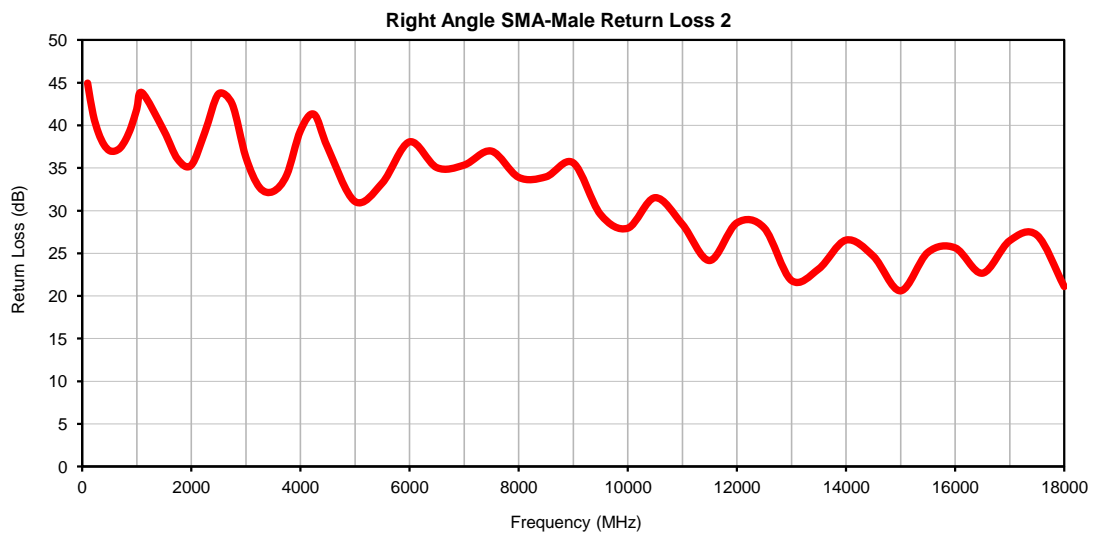

Hand-Flex Coaxial Cable

086-2SMRC+

Right Angle SMA-Male to Right Angle SMA-Male

Typical Performance Curves

P.O. Box 350166, Brooklyn, New York 11235-0003 (718) 934-4500 • Fax (718) 332-4661 For detailed performance specs & shopping online see Mini-Circuits web site