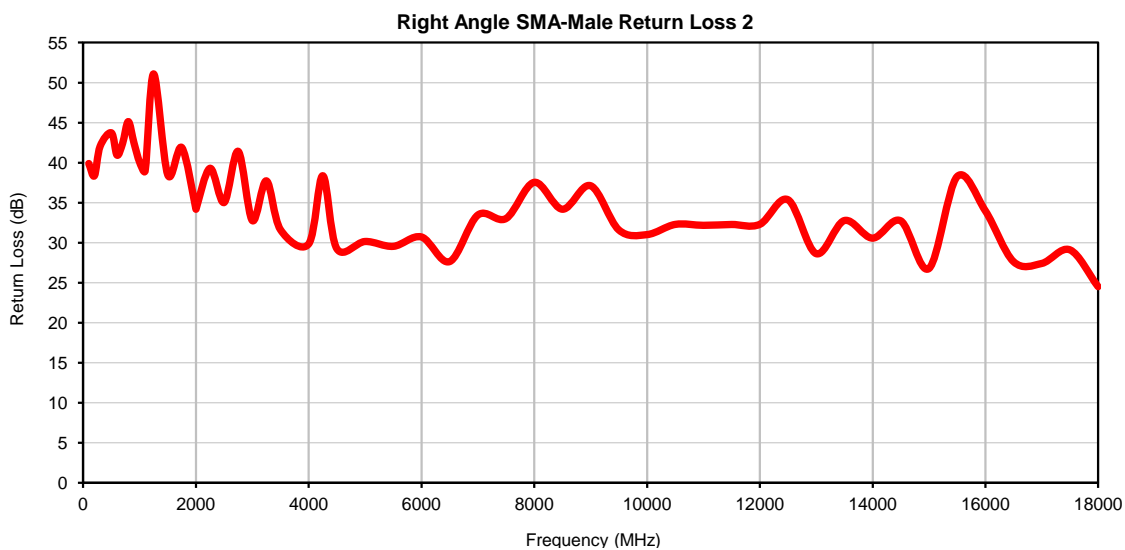

Hand-Flex Coaxial Cable

086-8SMR+

Right Angle SMA-Male to Right Angle SMA-Male

Typical Performance Curves

P.O. Box 350166, Brooklyn, New York 11235-0003 (718) 934-4500 • Fax (718) 332-4661 For detailed performance specs & shopping online see Mini-Circuits web site