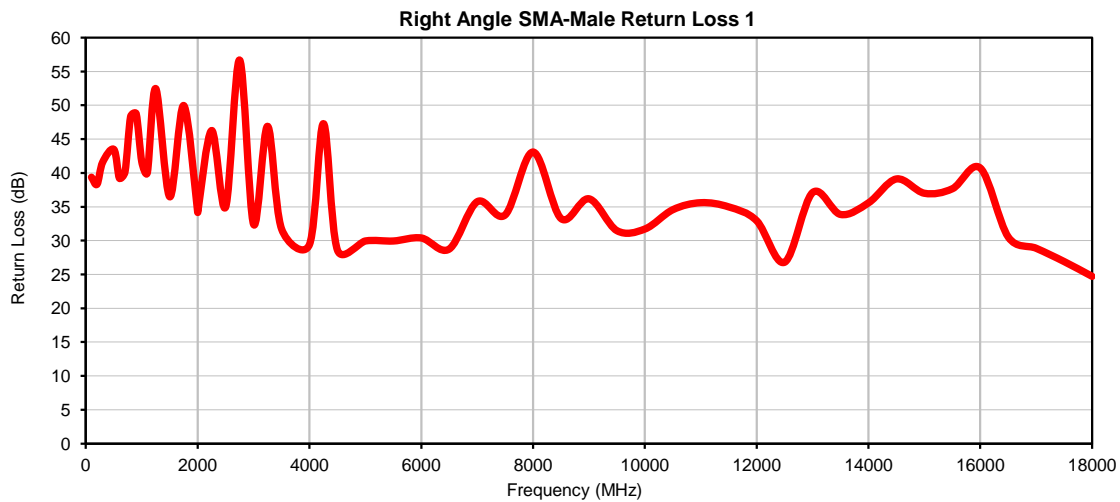

Hand-Flex Coaxial Cable

086-8SMR+

Right Angle SMA-Male to Right Angle SMA-Male

Typical Performance Curves

P.O. Box 350166, Brooklyn, New York 11235-0003 (718) 934-4500 • Fax (718) 332-4661 For detailed performance specs & shopping online see Mini-Circuits web site