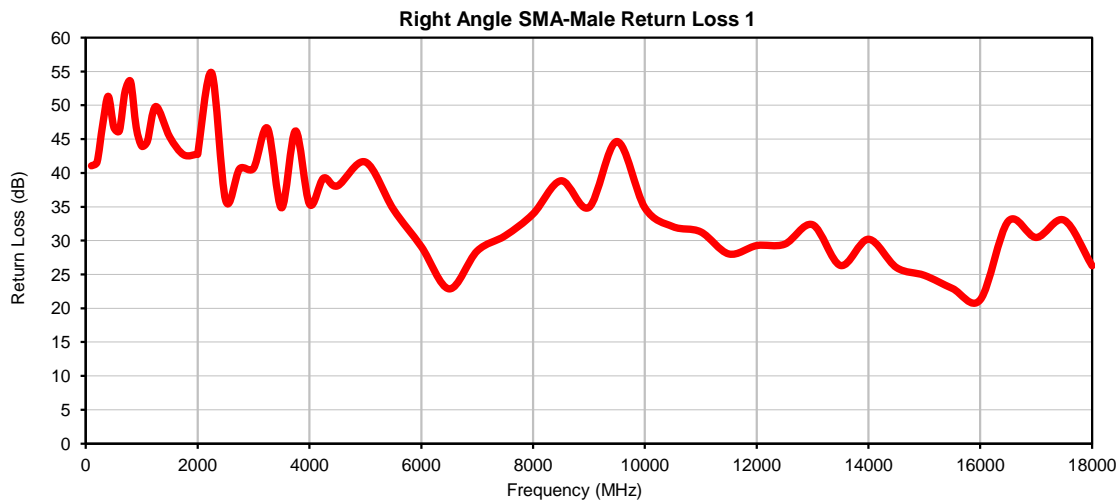

Hand-Flex Coaxial Cable

086-9SMR+

Right Angle SMA-Male to Right Angle SMA-Male

Typical Performance Curves

P.O. Box 350166, Brooklyn, New York 11235-0003 (718) 934-4500 • Fax (718) 332-4661 For detailed performance specs & shopping online see Mini-Circuits web site

The Design Engineers Search Engine Provides ACTUAL Data Instantly From MINI-CIRCUITS At: www.minicircuits.com

IF/RF MICROWAVE COMPONENTS

REV. OR
086-9SMR+
6/5/2013
Page 1 of 1