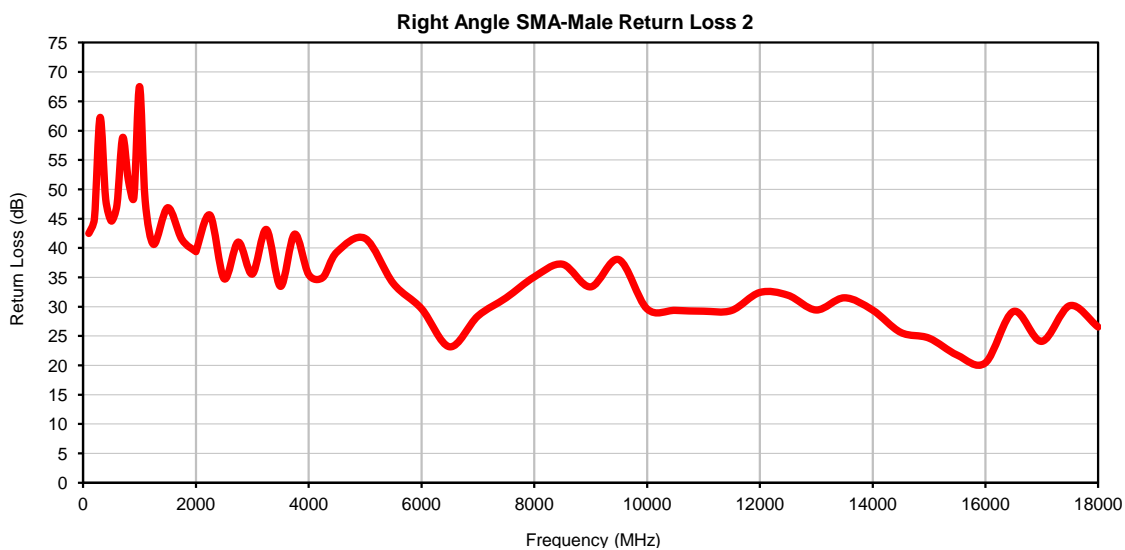

Hand-Flex Coaxial Cable

086-9SMR+

Right Angle SMA-Male to Right Angle SMA-Male

Typical Performance Curves

P.O. Box 350166, Brooklyn, New York 11235-0003 (718) 934-4500 • Fax (718) 332-4661 For detailed performance specs & shopping online see Mini-Circuits web site

The Design Engineers Search Engine Provides ACTUAL Data Instantly From MINI-CIRCUITS At: www.minicircuits.com

IF/RF MICROWAVE COMPONENTS

REV. OR
086-9SMR+
6/5/2013
Page 1 of 1