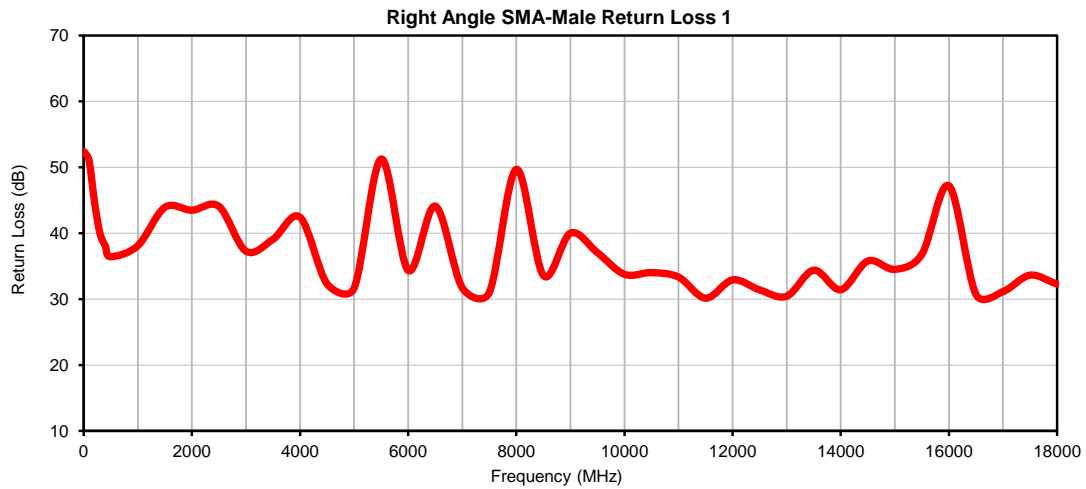

Hand-Flex Coaxial Cable

141-3SMRC+

Right Angle SMA-Male to Right Angle SMA-Male

Typical Performance Curves

P.O. Box 350166, Brooklyn, New York 11235-0003 • (718) 934-4500 • Fax (718) 332-4661 For detailed performance specs & shopping online see Mini-Circuits web site