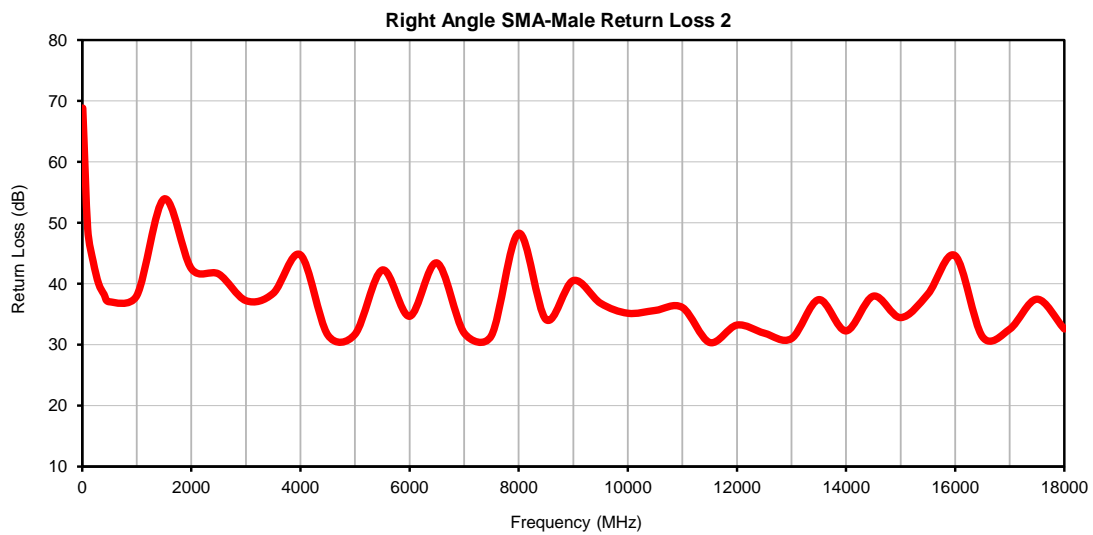

Hand-Flex Coaxial Cable

141-3SMRC+

Right Angle SMA-Male to Right Angle SMA-Male

Typical Performance Curves

P.O. Box 350166, Brooklyn, New York 11235-0003 • (718) 934-4500 • Fax (718) 332-4661 For detailed performance specs & shopping online see Mini-Circuits web site