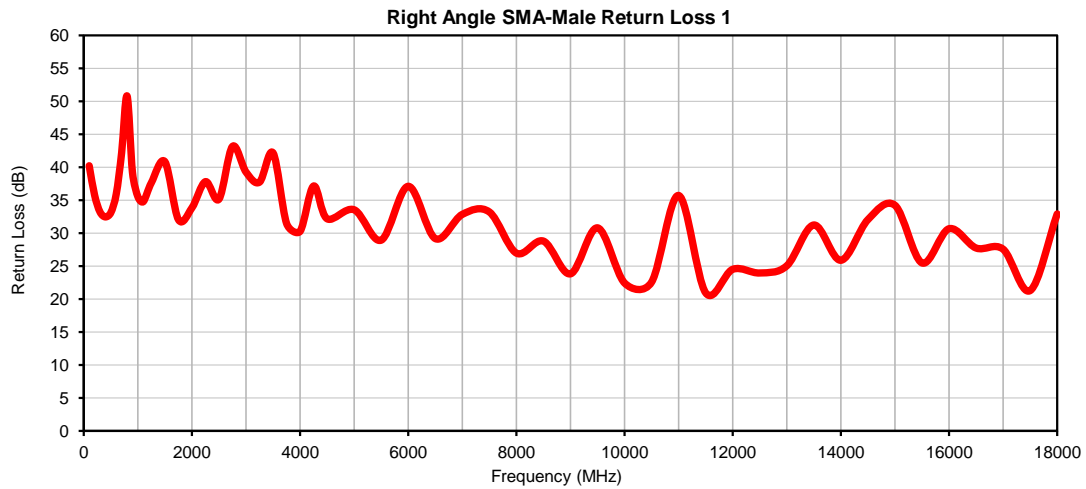

Hand-Flex Coaxial Cable

141-5SMR+

Right Angle SMA-Male to Right Angle SMA-Male

Typical Performance Curves

P.O. Box 350166, Brooklyn, New York 11235-0003 (718) 934-4500 • Fax (718) 332-4661 For detailed performance specs & shopping online see Mini-Circuits web site