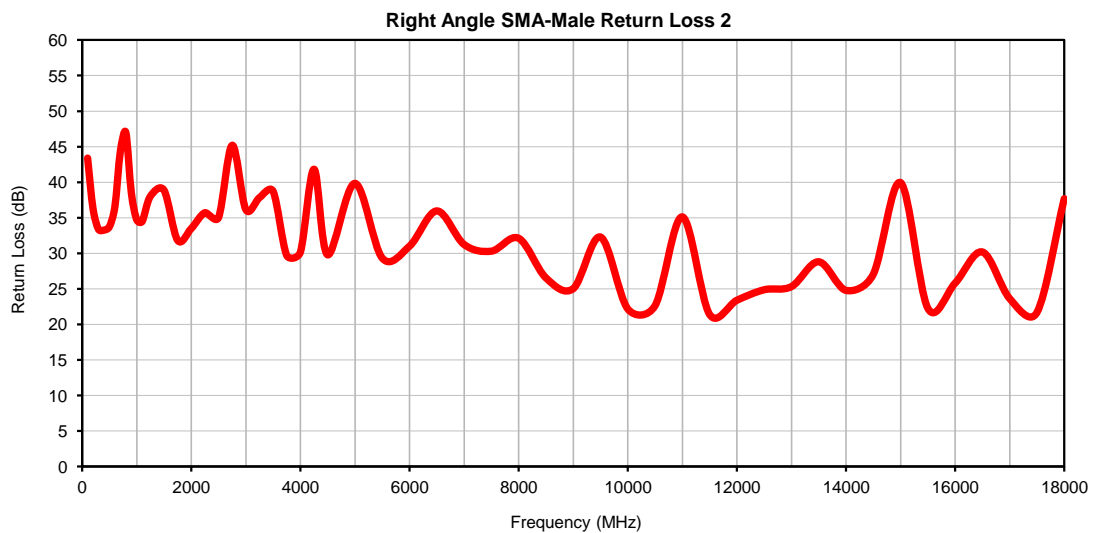

Hand-Flex Coaxial Cable

141-5SMR+

Right Angle SMA-Male to Right Angle SMA-Male

Typical Performance Curves

P.O. Box 350166, Brooklyn, New York 11235-0003 (718) 934-4500 • Fax (718) 332-4661 For detailed performance specs & shopping online see Mini-Circuits web site