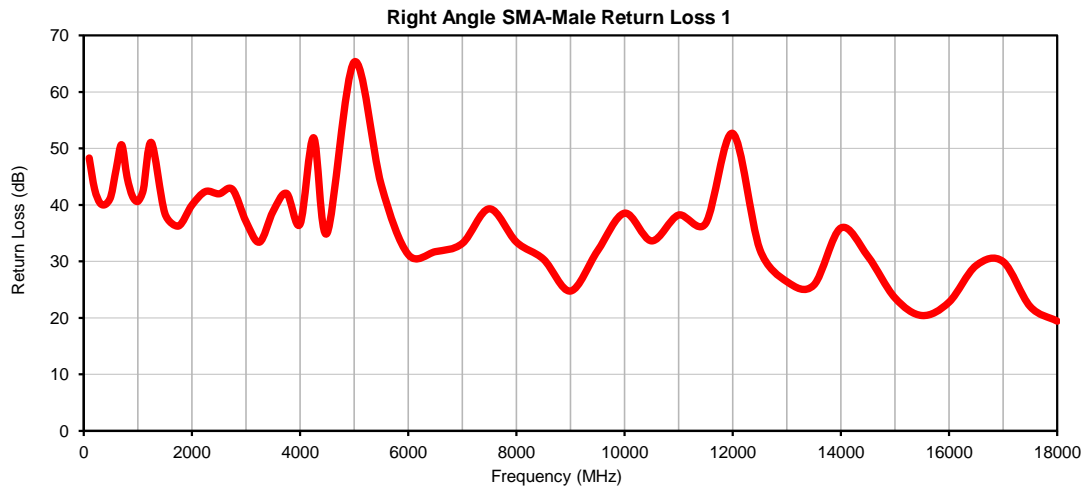

Hand-Flex Coaxial Cable

141-6SMR+

Right Angle SMA-Male to Right Angle SMA-Male

Typical Performance Curves

P.O. Box 350166, Brooklyn, New York 11235-0003 (718) 934-4500 • Fax (718) 332-4661 For detailed performance specs & shopping online see Mini-Circuits web site
The Design Engineers Search Engine Provides ACTUAL Data Instantly From MINI-CIRCUITS At: www.minicircuits.com