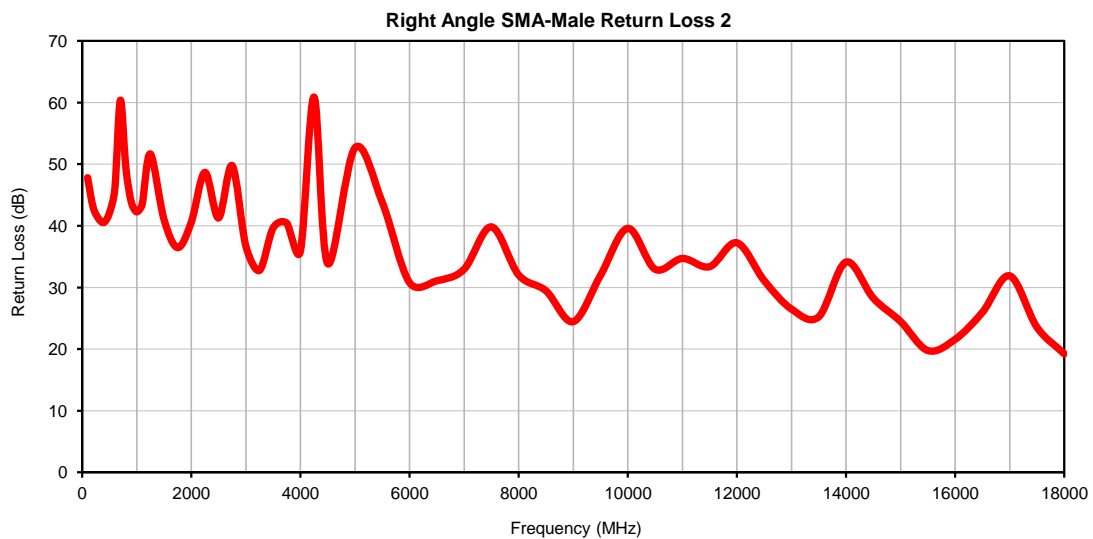

Hand-Flex Coaxial Cable

141-6SMR+

Right Angle SMA-Male to Right Angle SMA-Male

Typical Performance Curves

P.O. Box 350166, Brooklyn, New York 11235-0003 (718) 934-4500 • Fax (718) 332-4661 For detailed performance specs & shopping online see Mini-Circuits web site
The Design Engineers Search Engine Provides ACTUAL Data Instantly From MINI-CIRCUITS At: www.minicircuits.com