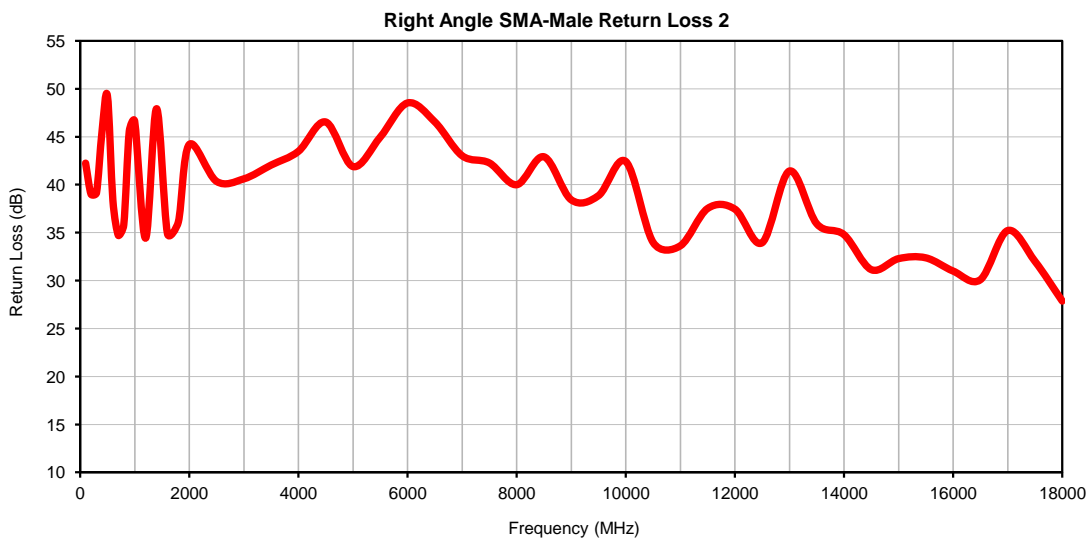

Hand-Flex Coaxial Cable

141-8SMR+

Right Angle SMA-Male to Right Angle SMA-Male

Typical Performance Curves

P.O. Box 350166, Brooklyn, New York 11235-0003 (718) 934-4500 • Fax (718) 332-4661 For detailed performance specs & shopping online see Mini-Circuits web site