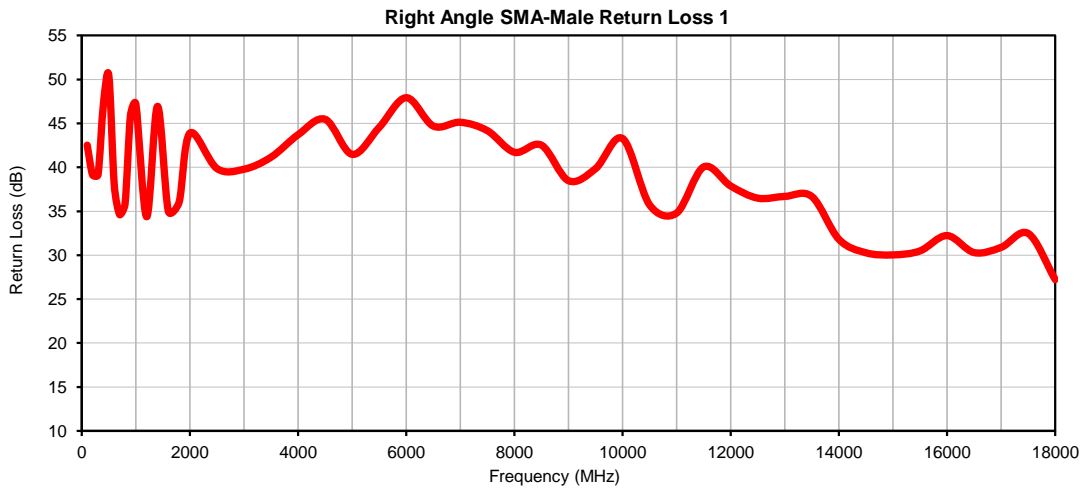

Hand-Flex Coaxial Cable

141-8SMR+

Right Angle SMA-Male to Right Angle SMA-Male

Typical Performance Curves

P.O. Box 350166, Brooklyn, New York 11235-0003 (718) 934-4500 • Fax (718) 332-4661 For detailed performance specs & shopping online see Mini-Circuits web site