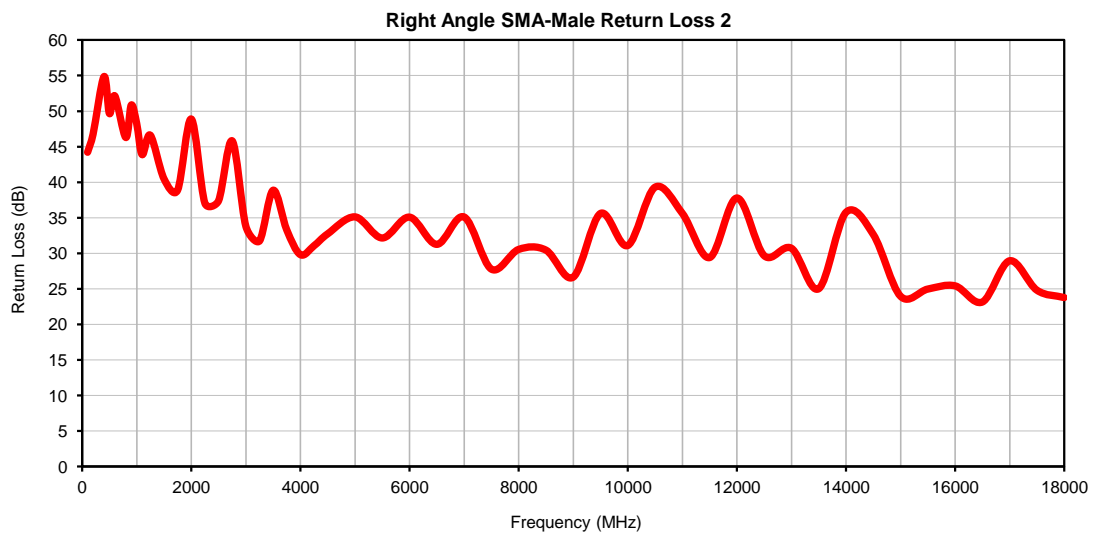

Hand-Flex Coaxial Cable

141-9SMR+

Right Angle SMA-Male to Right Angle SMA-Male

Typical Performance Curves

P.O. Box 350166, Brooklyn, New York 11235-0003 (718) 934-4500 • Fax (718) 332-4661 For detailed performance specs & shopping online see Mini-Circuits web site

The Design Engineers Search Engine Provides ACTUAL Data Instantly From MINI-CIRCUITS At: www.minicircuits.com

IF/RF MICROWAVE COMPONENTS

REV. OR
141-9SMR+
7/26/2013
Page 1 of 1