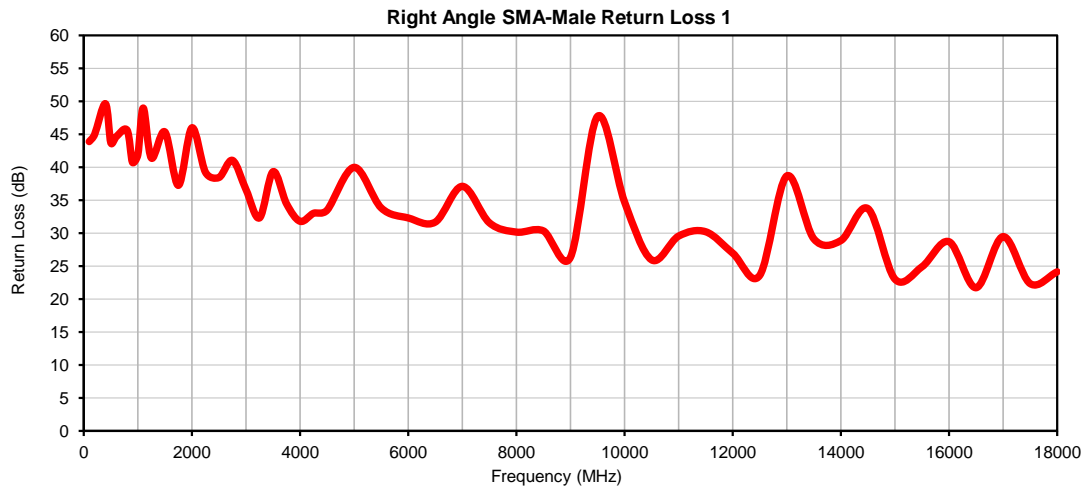

Hand-Flex Coaxial Cable

141-9SMR+

Right Angle SMA-Male to Right Angle SMA-Male

Typical Performance Curves

P.O. Box 350166, Brooklyn, New York 11235-0003 (718) 934-4500 • Fax (718) 332-4661 For detailed performance specs & shopping online see Mini-Circuits web site

The Design Engineers Search Engine Provides ACTUAL Data Instantly From MINI-CIRCUITS At: www.minicircuits.com

IF/RF MICROWAVE COMPONENTS

REV. OR
141-9SMR+
7/26/2013
Page 1 of 1