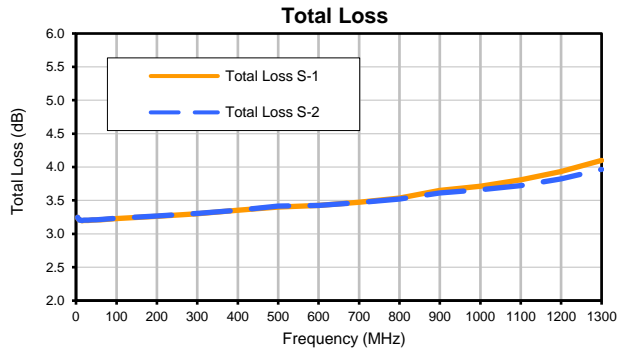

2 Way-0° Power Splitter/Combiner

ADP-2-122-75+

Typical Performance Curves

ISO 9001 ISO 14001 AS 9100 CERTIFIED

P.O. Box 350166, Brooklyn, New York 11235-0003 (718) 934-4500 • Fax (718) 332-4661 For detailed performance specs & shopping online see Mini-Circuits web site