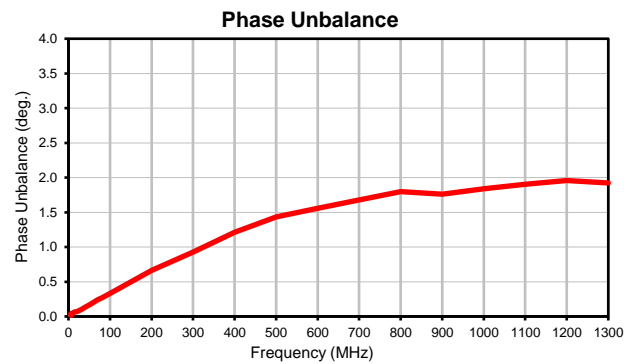

2 Way-0° Power Splitter/Combiner

ADP-2-122-75+

Typical Performance Curves

ISO 9001 ISO 14001 AS 9100 CERTIFIED

P.O. Box 350166, Brooklyn, New York 11235-0003 (718) 934-4500 • Fax (718) 332-4661 For detailed performance specs & shopping online see Mini-Circuits web site