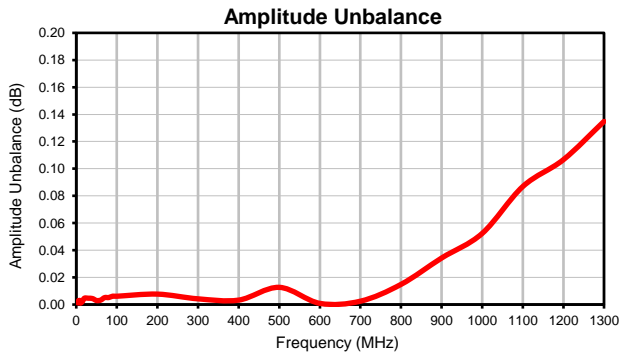

2 Way-0° Power Splitter/Combiner

ADP-2-122-75+

Typical Performance Curves

ISO 9001 ISO 14001 AS 9100 CERTIFIED

P.O. Box 350166, Brooklyn, New York 11235-0003 (718) 934-4500 • Fax (718) 332-4661 For detailed performance specs & shopping online see Mini-Circuits web site