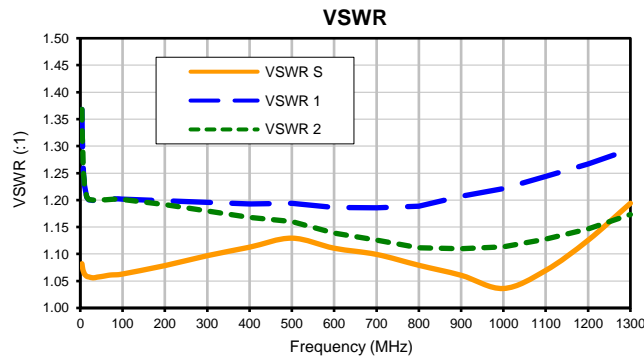

2 Way-0° Power Splitter/Combiner

ADP-2-122-75+

Typical Performance Curves

ISO 9001 ISO 14001 AS 9100 CERTIFIED

P.O. Box 350166, Brooklyn, New York 11235-0003 (718) 934-4500 • Fax (718) 332-4661 For detailed performance specs & shopping online see Mini-Circuits web site