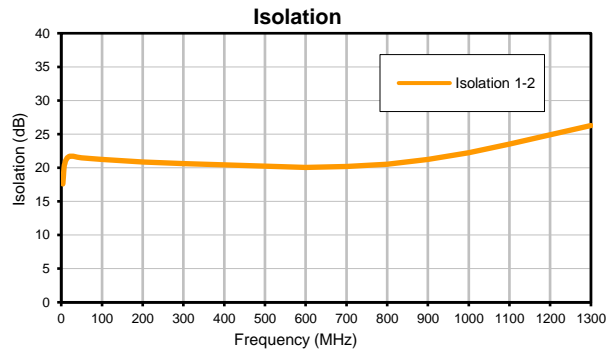

2 Way-0° Power Splitter/Combiner

ADP-2-122-75+

Typical Performance Curves

ISO 9001 ISO 14001 AS 9100 CERTIFIED

P.O. Box 350166, Brooklyn, New York 11235-0003 (718) 934-4500 • Fax (718) 332-4661 For detailed performance specs & shopping online see Mini-Circuits web site