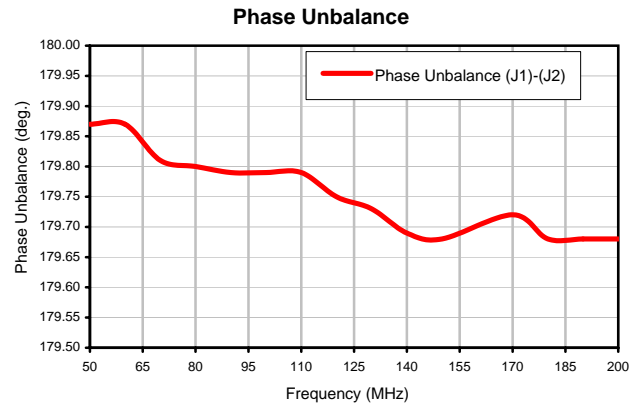

2 Way-0°/180 Power Splitter/Combiner

AMT-2+

Typical Performance Curves

Mini-Circuits®
ISO 9001 ISO 14001 AS 9100 CERTIFIED

minicircuits.com

P.O. Box 350166, Brooklyn, New York 11235-0003 (718) 934-4500 • Fax (718) 332-4661 For detailed performance specs & shopping online see Mini-Circuits web site www.minicircuits.com