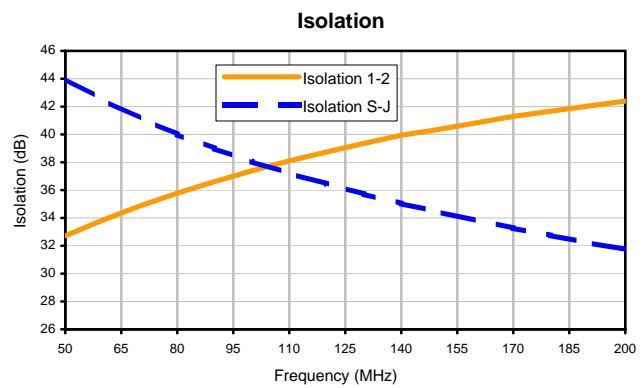

2 Way-0°/180 Power Splitter/Combiner

AMT-2+

Typical Performance Curves

Mini-Circuits®
ISO 9001 ISO 14001 AS 9100 CERTIFIED

minicircuits.com

P.O. Box 350166, Brooklyn, New York 11235-0003 (718) 934-4500 • Fax (718) 332-4661 For detailed performance specs & shopping online see Mini-Circuits web site www.minicircuits.com