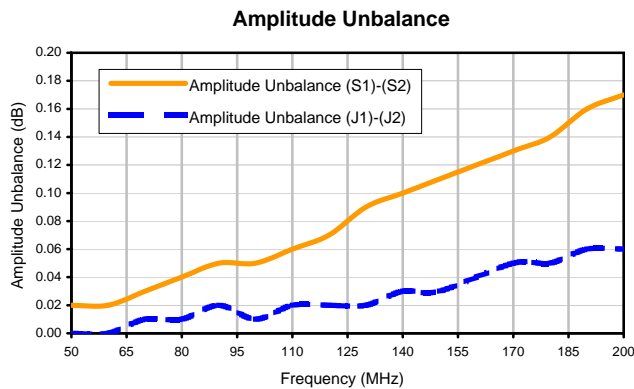

2 Way-0°/180 Power Splitter/Combiner

AMT-2+

Typical Performance Curves

Mini-Circuits®
ISO 9001 ISO 14001 AS 9100 CERTIFIED

minicircuits.com

P.O. Box 350166, Brooklyn, New York 11235-0003 (718) 934-4500 • Fax (718) 332-4661 For detailed performance specs & shopping online see Mini-Circuits web site www.minicircuits.com