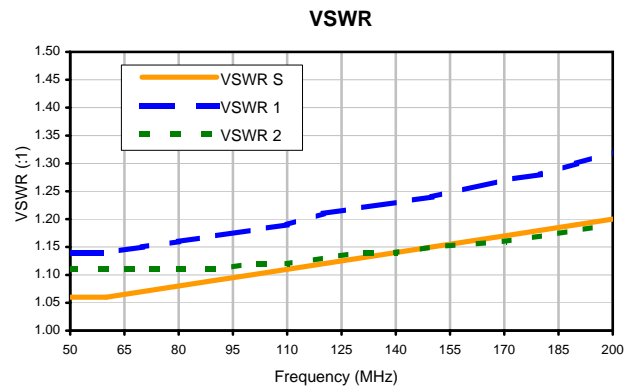

2 Way-0°/180 Power Splitter/Combiner

AMT-2+

Typical Performance Curves

Mini-Circuits®
ISO 9001 ISO 14001 AS 9100 CERTIFIED

minicircuits.com

P.O. Box 350166, Brooklyn, New York 11235-0003 (718) 934-4500 • Fax (718) 332-4661 For detailed performance specs & shopping online see Mini-Circuits web site www.minicircuits.com