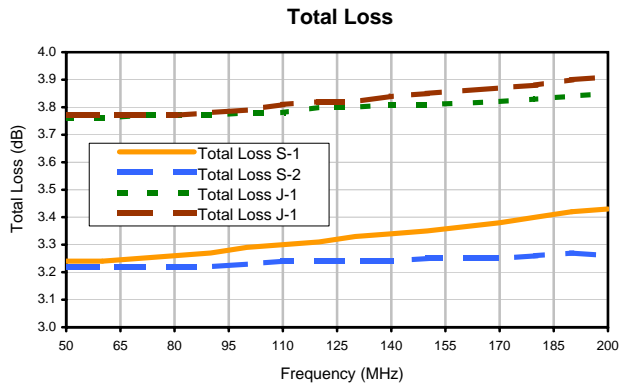

2 Way-0°/180 Power Splitter/Combiner

AMT-2+

Typical Performance Curves

Mini-Circuits®
ISO 9001 ISO 14001 AS 9100 CERTIFIED

minicircuits.com

P.O. Box 350166, Brooklyn, New York 11235-0003 (718) 934-4500 • Fax (718) 332-4661 For detailed performance specs & shopping online see Mini-Circuits web site www.minicircuits.com