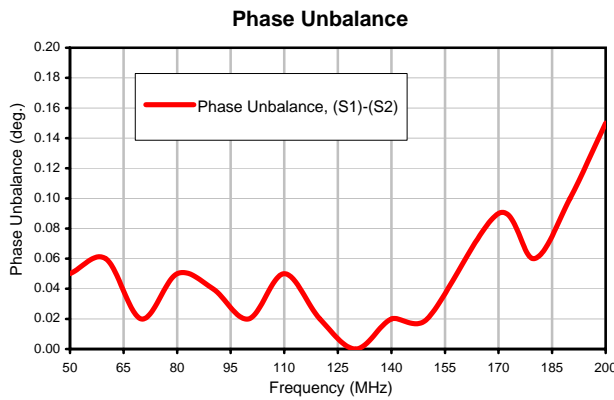

2 Way-0°/180 Power Splitter/Combiner

AMT-2+

Typical Performance Curves

Mini-Circuits®
ISO 9001 ISO 14001 AS 9100 CERTIFIED

minicircuits.com

P.O. Box 350166, Brooklyn, New York 11235-0003 (718) 934-4500 • Fax (718) 332-4661 For detailed performance specs & shopping online see Mini-Circuits web site www.minicircuits.com