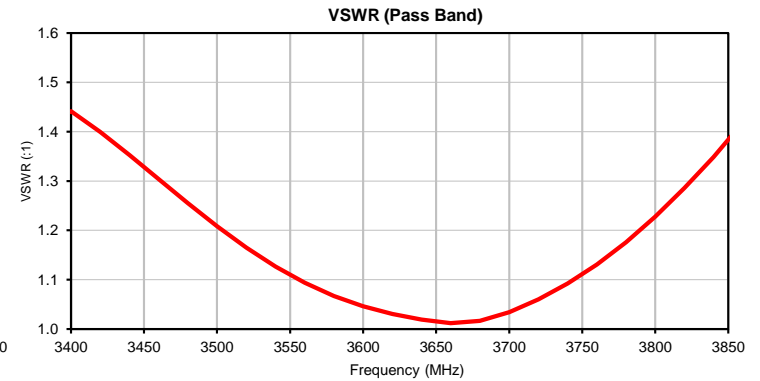

Typical Performance Curves

P.O. Box 350166, Brooklyn, New York 11235-0003 • Fax (718) 934-4500 • Fax (718) 332-4661 For detailed performance specs & shopping online see Mini-Circuits web site

The Design Engineers Search Engine Provides ACTUAL Data Instantly From MINI-CIRCUITS At: www.minicircuits.com