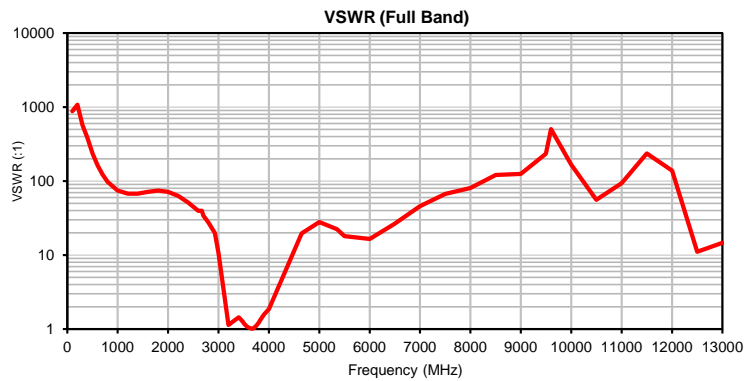

Typical Performance Curves

P.O. Box 350166, Brooklyn, New York 11235-0003 • Fax (718) 934-4500 • Fax (718) 332-4661 For detailed performance specs & shopping online see Mini-Circuits web site

The Design Engineers Search Engine Provides ACTUAL Data Instantly From MINI-CIRCUITS At: www.minicircuits.com