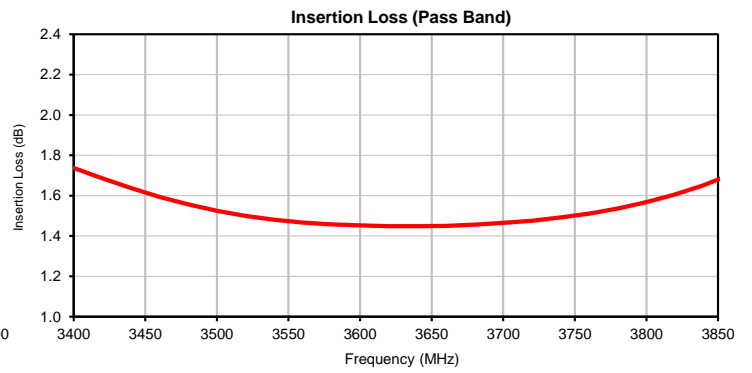

Typical Performance Curves

P.O. Box 350166, Brooklyn, New York 11235-0003 • Fax (718) 934-4500 • Fax (718) 332-4661 For detailed performance specs & shopping online see Mini-Circuits web site

The Design Engineers Search Engine Provides ACTUAL Data Instantly From MINI-CIRCUITS At: www.minicircuits.com