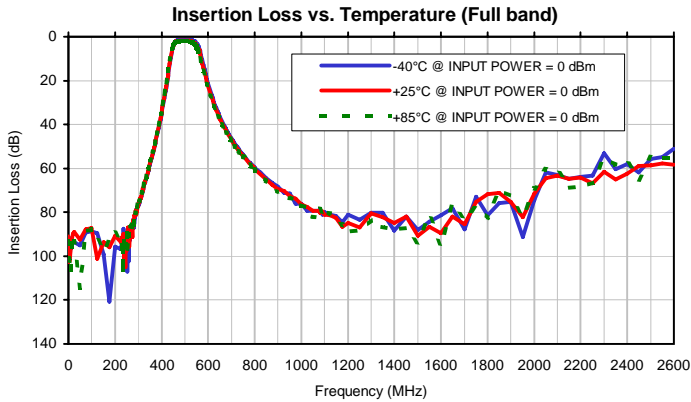

## Typical Performance Curves

# Surface Mount Band Pass Filter BPF-C495+