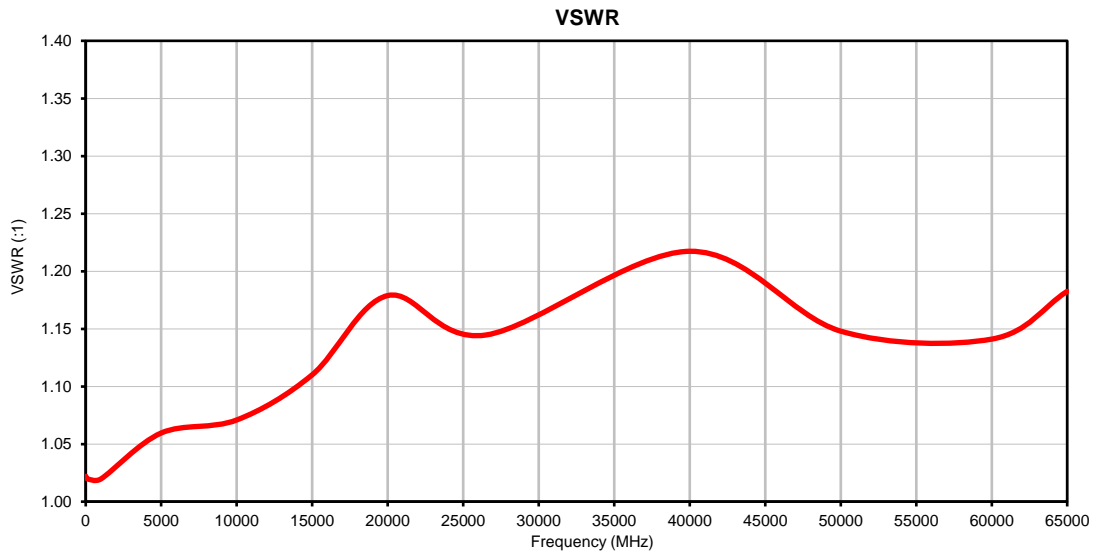

Fixed Attenuator

BW-E20-1W653+

1.85mm-Female/1.85mm-Male

Typical Performance Curves

P.O. Box 350166, Brooklyn, New York 11235-0003 (718) 934-4500 • Fax (718) 332-4661 For detailed performance specs & shopping online see Mini-Circuits web site
The Design Engineers Search Engine Provides ACTUAL Data Instantly From MINI-CIRCUITS At: www.minicircuits.com