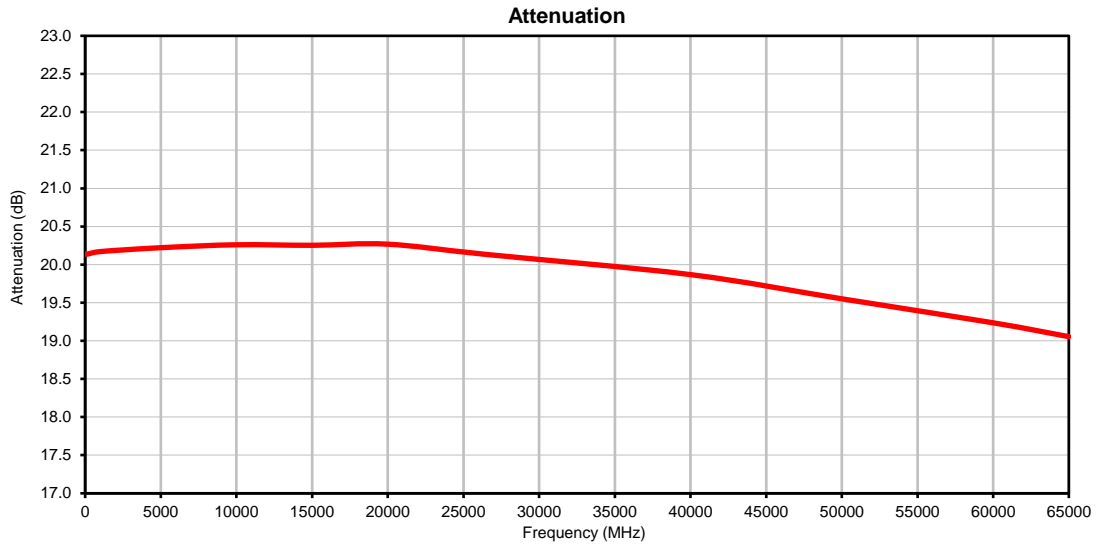

Fixed Attenuator

BW-E20-1W653+

1.85mm-Female/1.85mm-Male

Typical Performance Curves

P.O. Box 350166, Brooklyn, New York 11235-0003 (718) 934-4500 • Fax (718) 332-4661 For detailed performance specs & shopping online see Mini-Circuits web site
The Design Engineers Search Engine Provides ACTUAL Data Instantly From MINI-CIRCUITS At: www.minicircuits.com