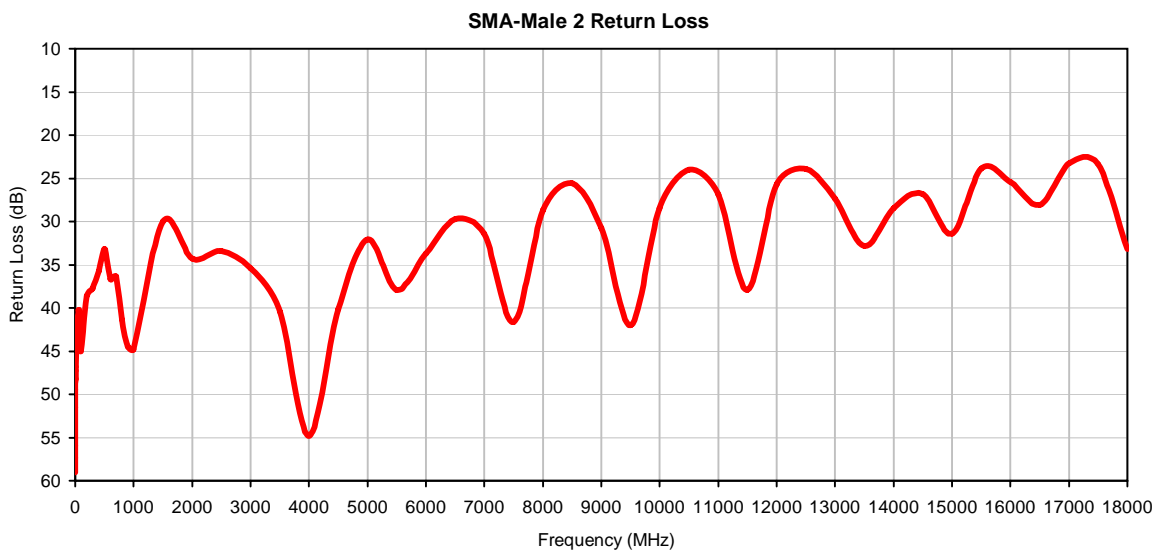

## Typical Performance Curves

ISO 9001 ISO 14001 AS 9100 CERTIFIED

P.O. Box 350188, Brooklyn, New York 11235-0000 (718) 934-4500 Fax (718) 332-4951 For detailed performance specs & shopping online see Mini-Circuits web site