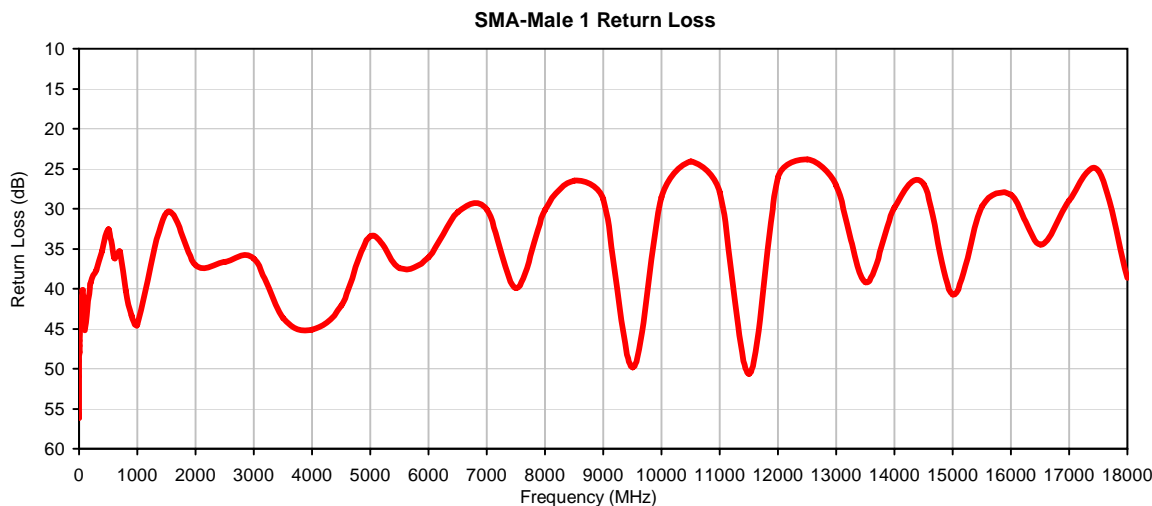

## Typical Performance Curves

ISO 9001 ISO 14001 AS 9100 CERTIFIED

P.O. Box 350188, Brooklyn, New York 11235-0000 (718) 934-4500 Fax (718) 332-4951 For detailed performance specs & shopping online see Mini-Circuits web site