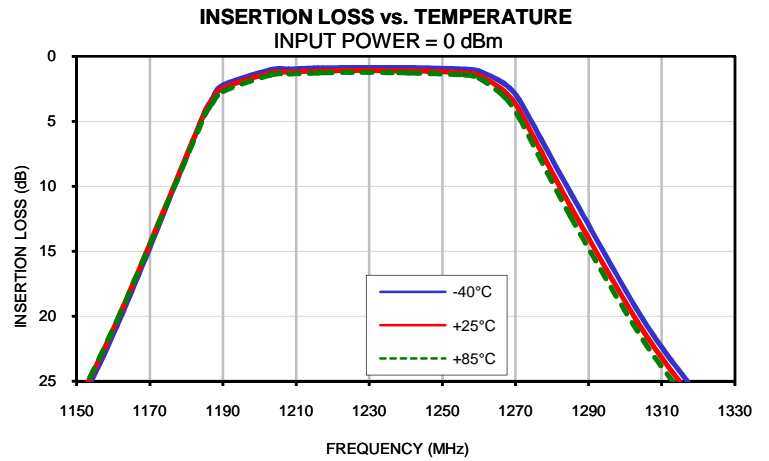

Typical Performance Curves

Band Pass Filter

CBP-1228C+

Typical Performance Curves