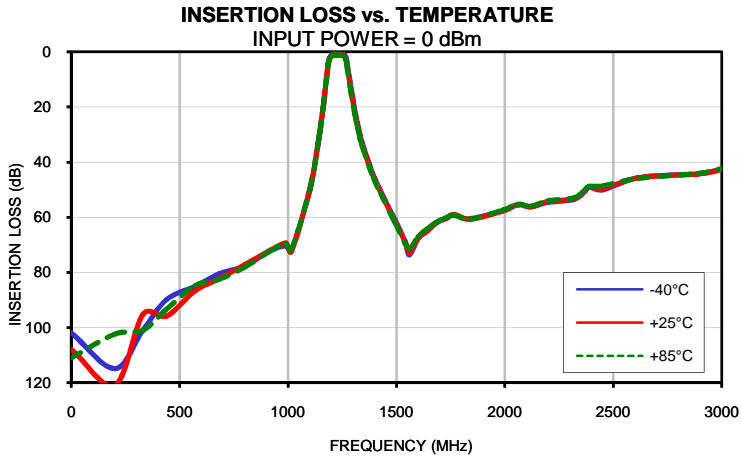

Typical Performance Curves

Band Pass Filter

CBP-1228C+

Typical Performance Curves