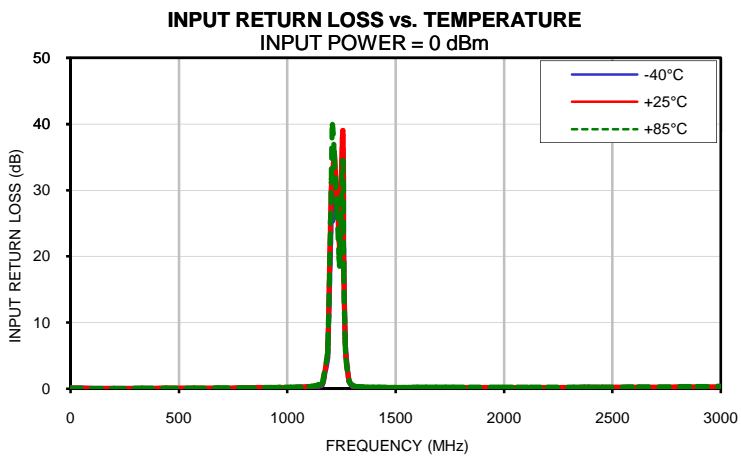

Typical Performance Curves

Band Pass Filter

CBP-1228C+

Typical Performance Curves