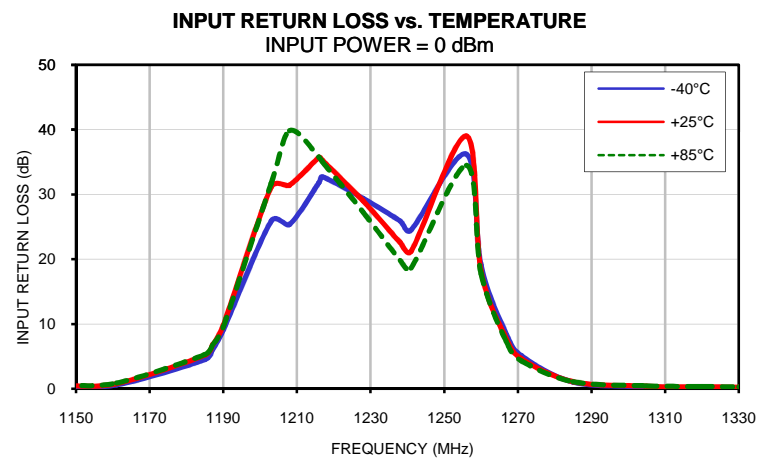

Typical Performance Curves

Band Pass Filter

CBP-1228C+

Typical Performance Curves