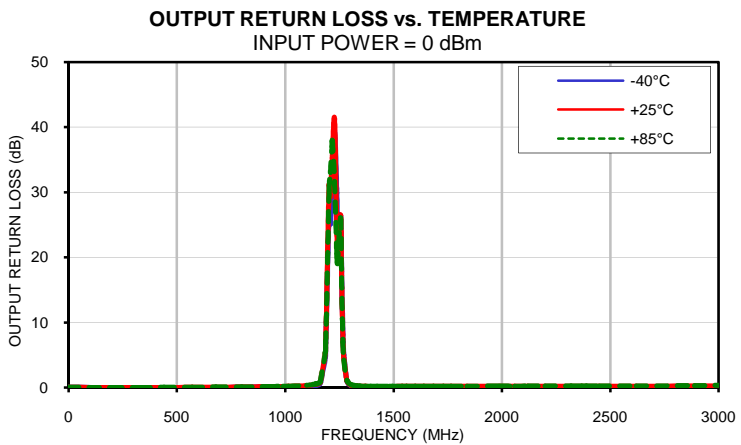

Typical Performance Curves

Band Pass Filter

CBP-1228C+

Typical Performance Curves