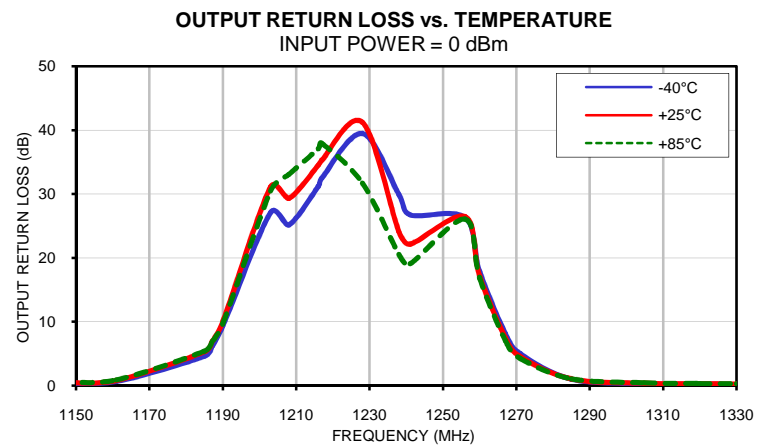

Typical Performance Curves

Band Pass Filter

CBP-1228C+

Typical Performance Curves