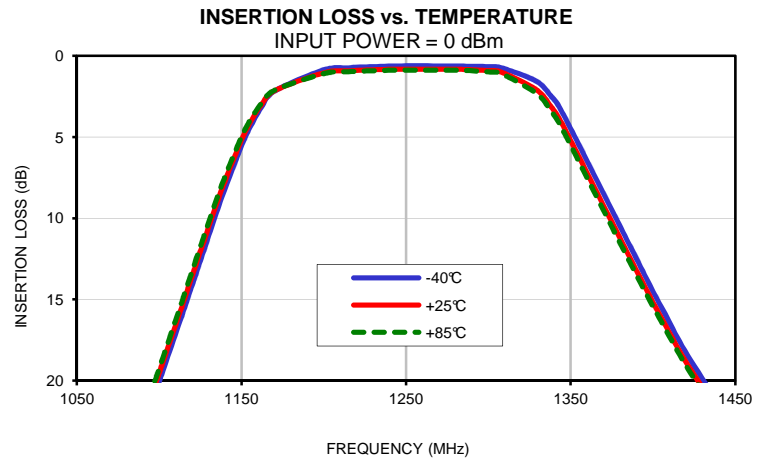

Typical Performance Curves

Band Pass Filter

CBP-1250C+

Typical Performance Curves