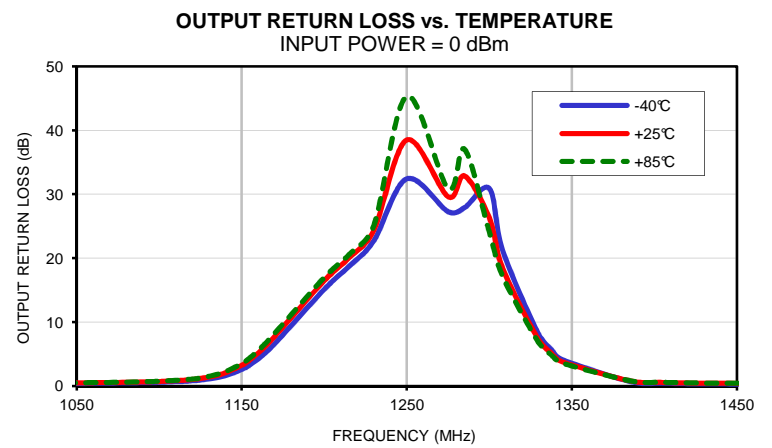

Typical Performance Curves

Band Pass Filter

CBP-1250C+

Typical Performance Curves