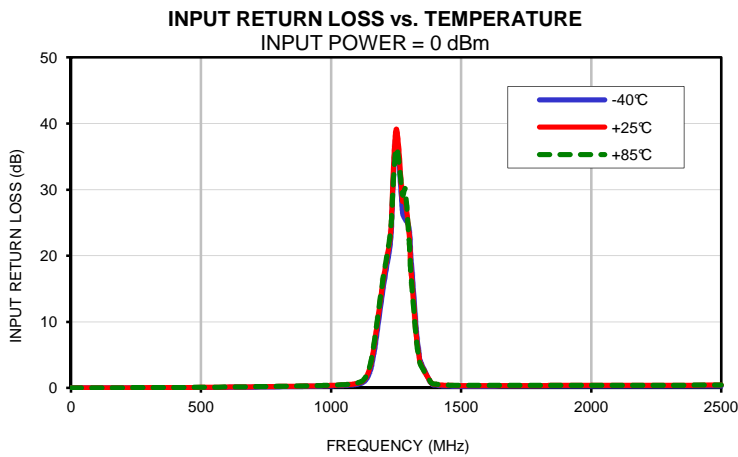

Typical Performance Curves

Band Pass Filter

CBP-1250C+

Typical Performance Curves