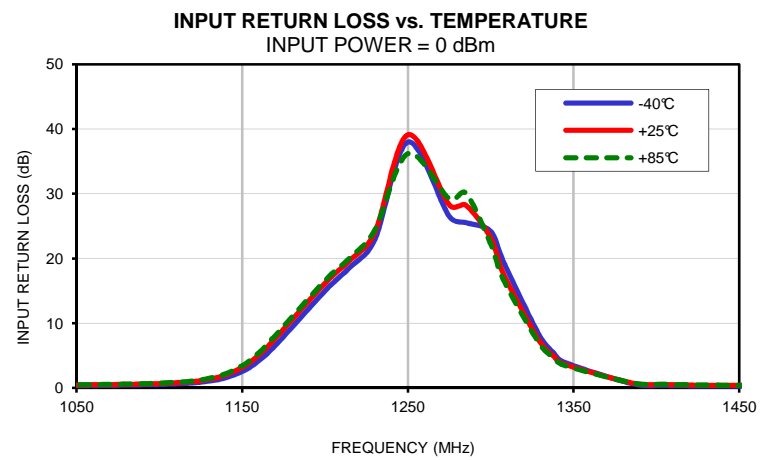

Typical Performance Curves

Band Pass Filter

CBP-1250C+

Typical Performance Curves