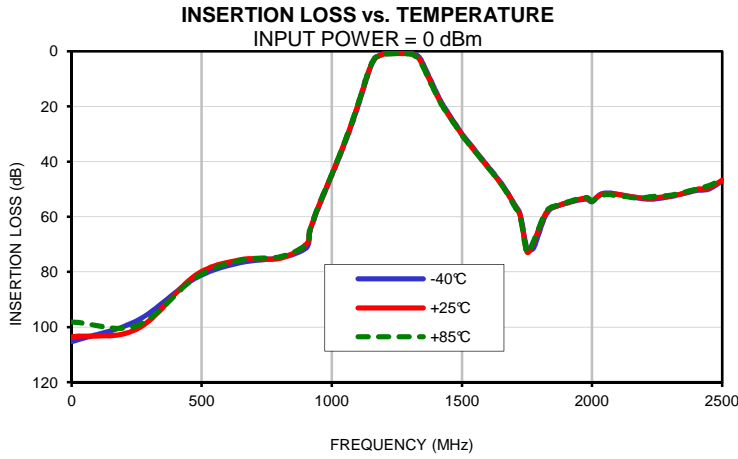

Typical Performance Curves

Band Pass Filter

CBP-1250C+

Typical Performance Curves