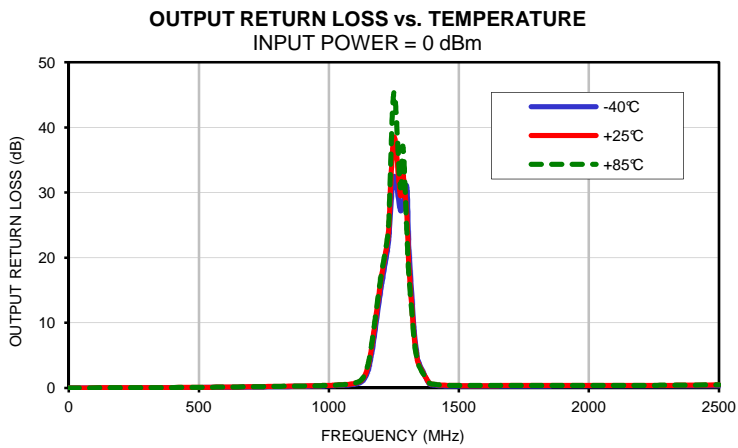

Typical Performance Curves

Band Pass Filter

CBP-1250C+

Typical Performance Curves