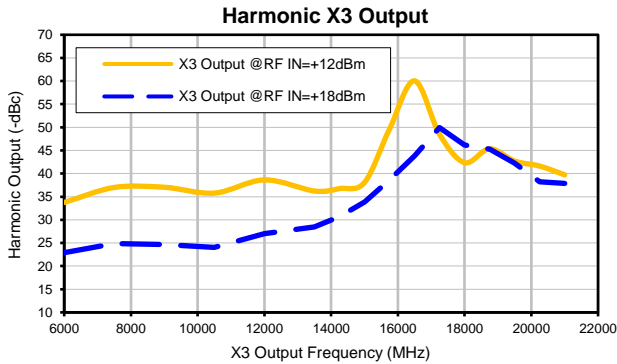

# Frequency Multiplier (Doublers)

CY2-143+

## Typical Performance Curves

P.O. Box 350166, Brooklyn, New York 11235-0003 (718) 934-4500 • Fax (718) 332-4661 For detailed performance specs & shopping online see Mini-Circuits web site  
The Design Engineers Search Engine Provides ACTUAL Data Instantly From MINI-CIRCUITS At: [www.minicircuits.com](http://www.minicircuits.com)