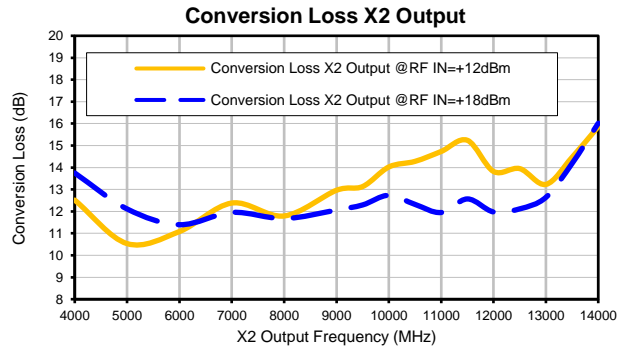

Frequency Multiplier (Doublers)

CY2-143+

Typical Performance Curves

P.O. Box 350166, Brooklyn, New York 11235-0003 (718) 934-4500 • Fax (718) 332-4661 For detailed performance specs & shopping online see Mini-Circuits web site
The Design Engineers Search Engine Provides ACTUAL Data Instantly From MINI-CIRCUITS At: www.minicircuits.com

IF/RF MICROWAVE COMPONENTS

REV. OR
CY2-143+
1/22/2016
Page 1 of 1