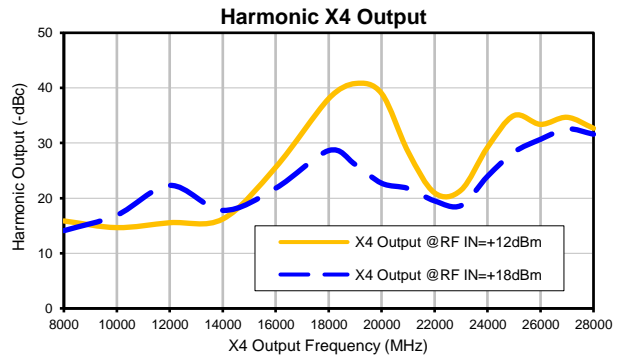

## Typical Performance Curves

P.O. Box 350166, Brooklyn, New York 11235-0003 (718) 934-4500 • Fax (718) 332-4661 For detailed performance specs & shopping online see Mini-Circuits web site  
The Design Engineers Search Engine Provides ACTUAL Data Instantly From MINI-CIRCUITS At: [www.minicircuits.com](http://www.minicircuits.com)