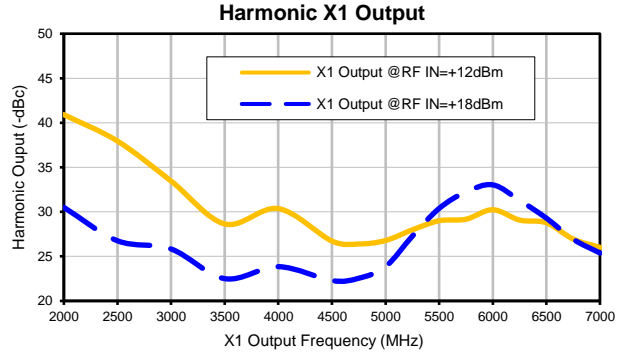

## Typical Performance Curves

P.O. Box 350166, Brooklyn, New York 11235-0003 (718) 934-4500 • Fax (718) 332-4661 For detailed performance specs & shopping online see Mini-Circuits web site  
The Design Engineers Search Engine Provides ACTUAL Data Instantly From MINI-CIRCUITS At: [www.minicircuits.com](http://www.minicircuits.com)