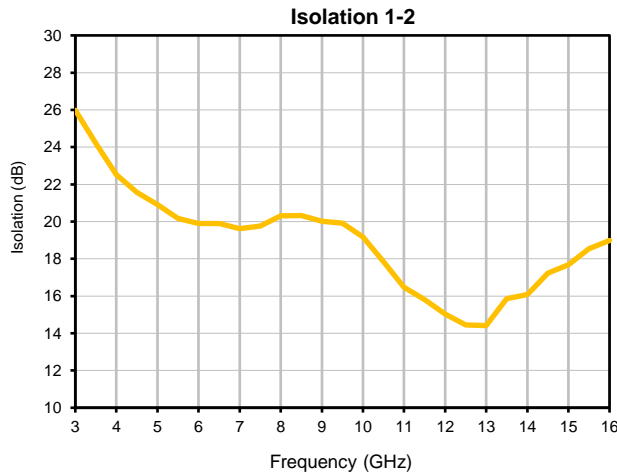

## Typical Performance Curves

Note: Data tested in industry standard, 4x4mm, 24-lead MCLP package