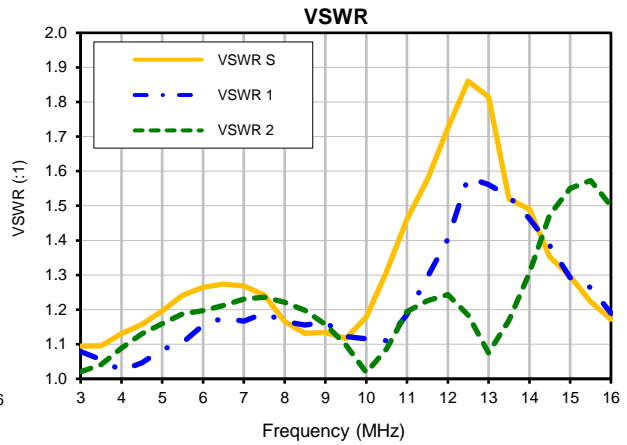

## Typical Performance Curves

Note: Data tested in industry standard, 4x4mm, 24-lead MCLP package