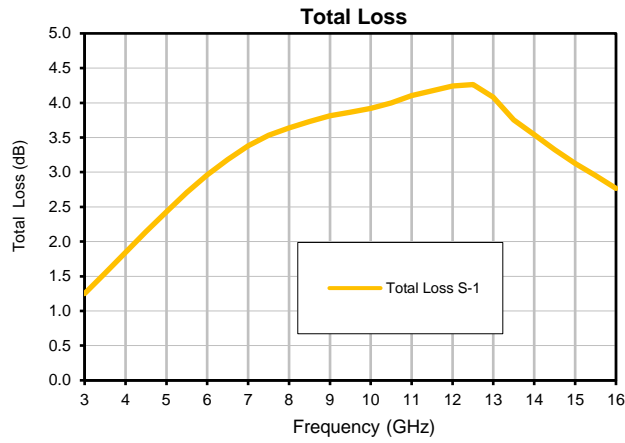

## Typical Performance Curves

Note: Data tested in industry standard, 4x4mm, 24-lead MCLP package