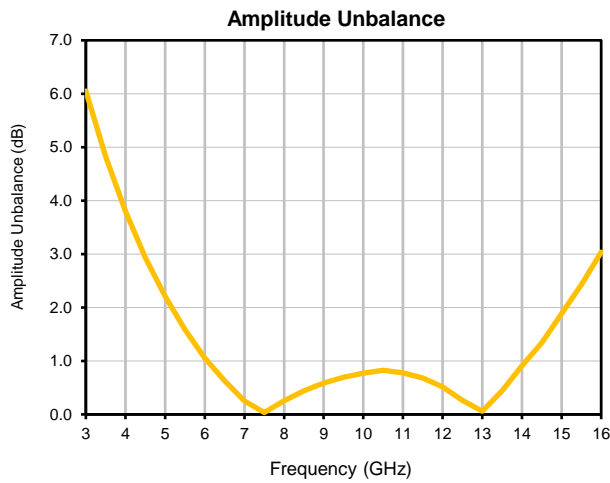

## Typical Performance Curves

Note: Data tested in industry standard, 4x4mm, 24-lead MCLP package