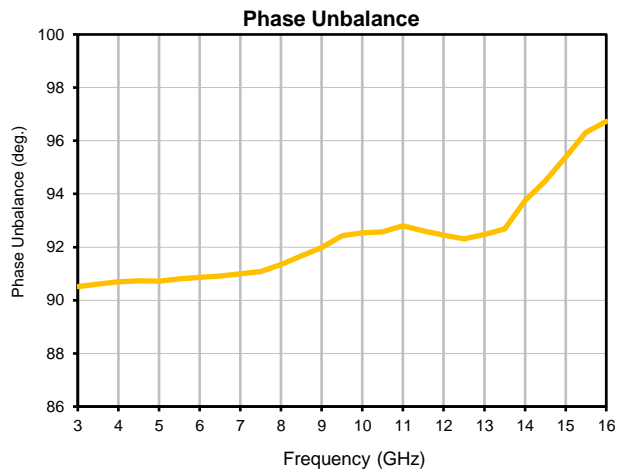

## Typical Performance Curves

Note: Data tested in industry standard, 4x4mm, 24-lead MCLP package