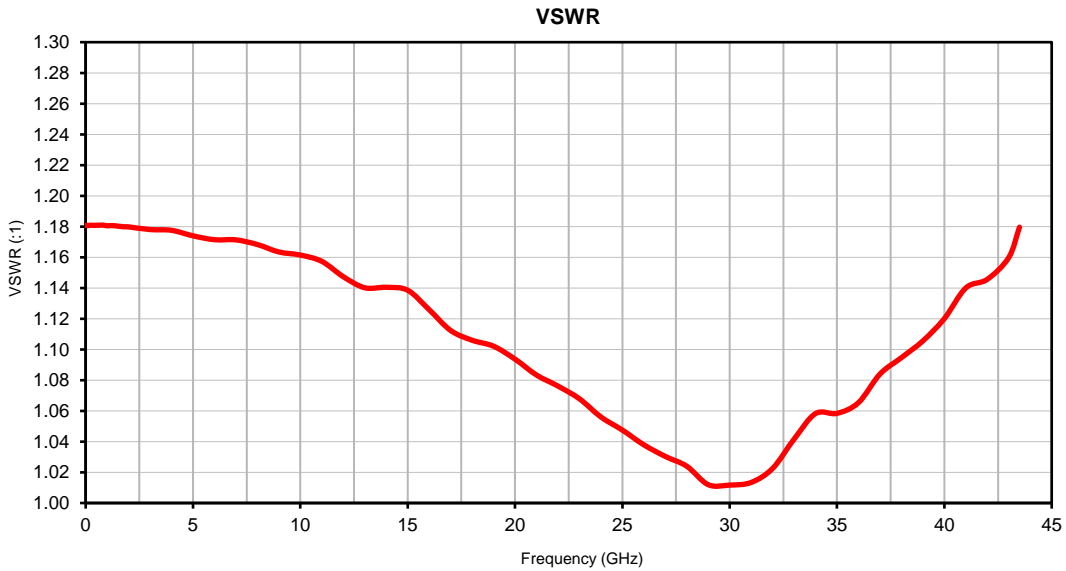

Fixed Attenuator Die

Typical Performance Curves

KAT-15-DG+

P.O. Box 350166, Brooklyn, New York 11235-0003 (718) 934-4500 • Fax (718) 332-4661 For detailed performance specs & shopping online see Mini-Circuits web site
The Design Engineers Search Engine Provides ACTUAL Data Instantly From MINI-CIRCUITS At: www.minicircuits.com