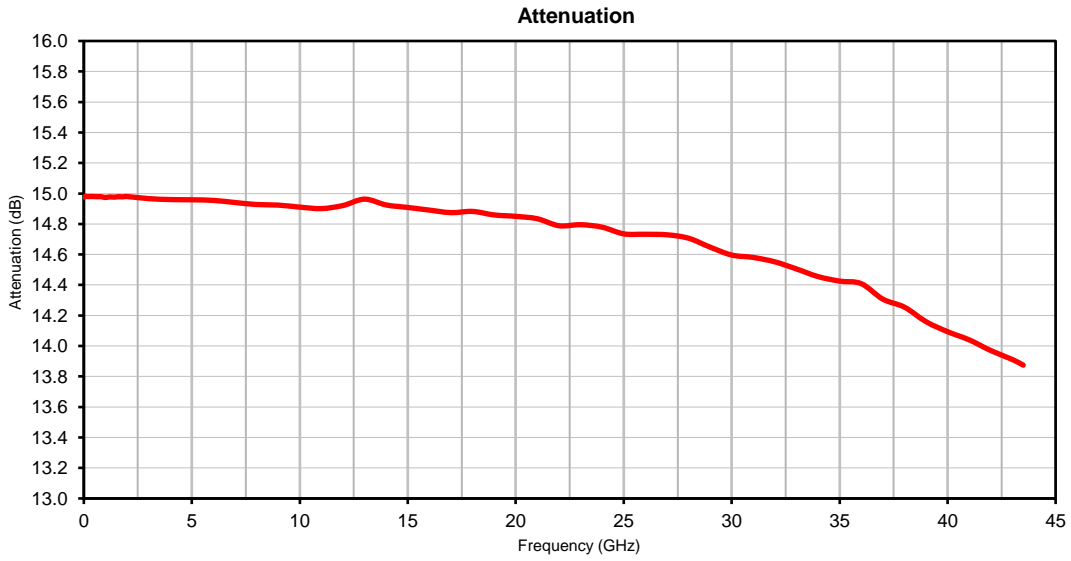

Fixed Attenuator Die

Typical Performance Curves

KAT-15-DG+

P.O. Box 350166, Brooklyn, New York 11235-0003 (718) 934-4500 • Fax (718) 332-4661 For detailed performance specs & shopping online see Mini-Circuits web site
The Design Engineers Search Engine Provides ACTUAL Data Instantly From MINI-CIRCUITS At: www.minicircuits.com