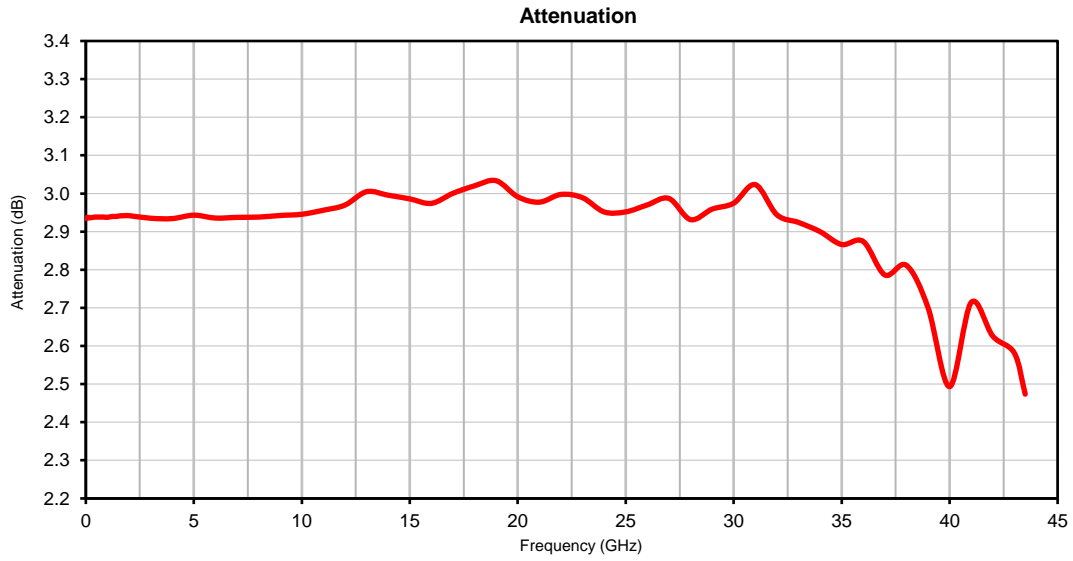

Fixed Attenuator Die

Typical Performance Curves

KAT-3-D+

P.O. Box 350166, Brooklyn, New York 11235-0003 (718) 934-4500 • Fax (718) 332-4661 For detailed performance specs & shopping online see Mini-Circuits web site
The Design Engineers Search Engine Provides ACTUAL Data Instantly From MINI-CIRCUITS At: www.minicircuits.com