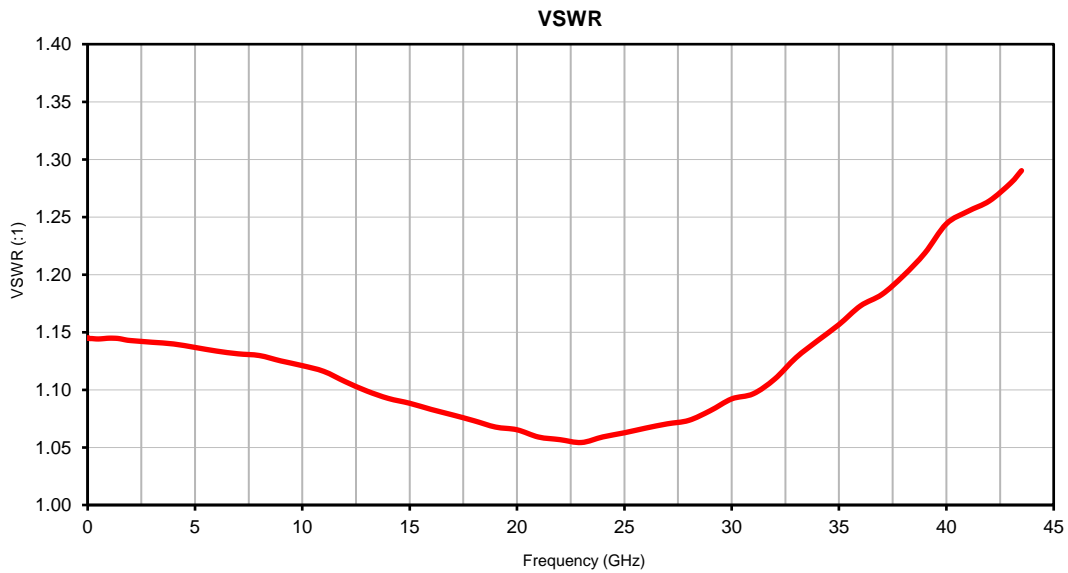

Fixed Attenuator Die

Typical Performance Curves

KAT-3-D+

P.O. Box 350166, Brooklyn, New York 11235-0003 (718) 934-4500 • Fax (718) 332-4661 For detailed performance specs & shopping online see Mini-Circuits web site
The Design Engineers Search Engine Provides ACTUAL Data Instantly From MINI-CIRCUITS At: www.minicircuits.com