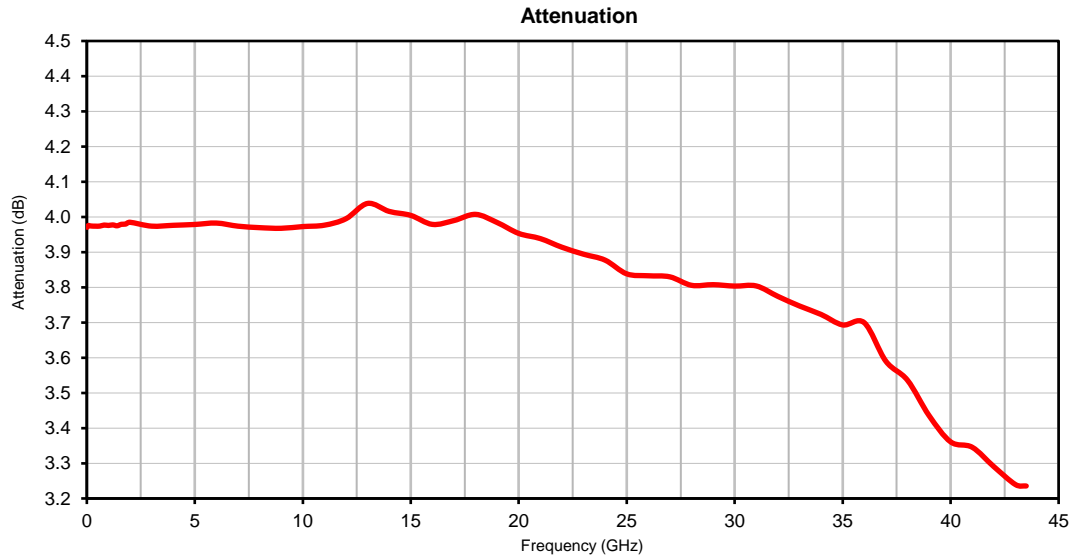

Fixed Attenuator Die

Typical Performance Curves

KAT-4-D+

P.O. Box 350166, Brooklyn, New York 11235-0003 (718) 934-4500 • Fax (718) 332-4661 For detailed performance specs & shopping online see Mini-Circuits web site
The Design Engineers Search Engine Provides ACTUAL Data Instantly From MINI-CIRCUITS At: www.minicircuits.com