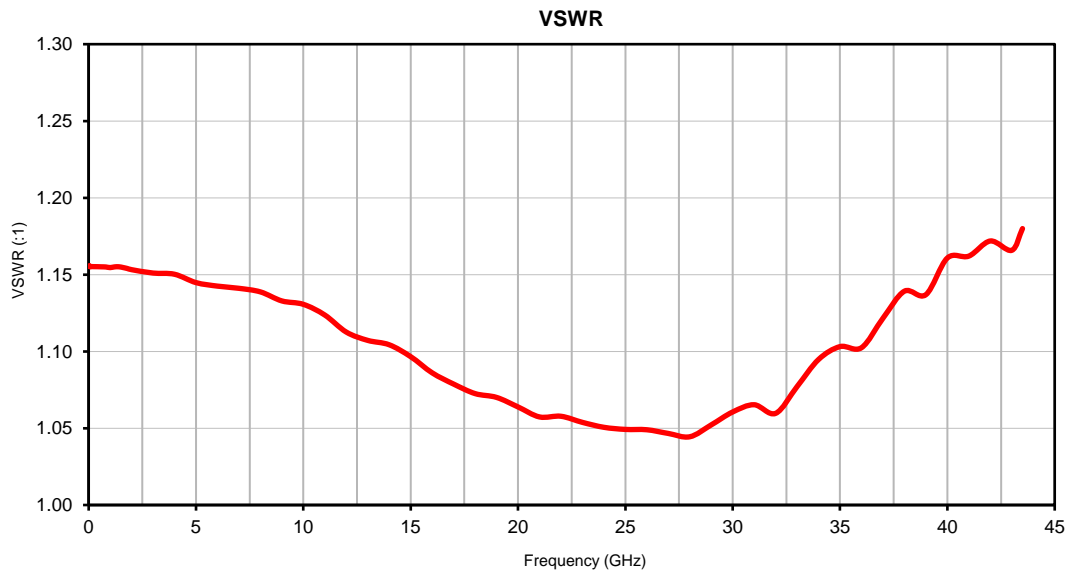

Fixed Attenuator Die

Typical Performance Curves

KAT-4-D+

P.O. Box 350166, Brooklyn, New York 11235-0003 (718) 934-4500 • Fax (718) 332-4661 For detailed performance specs & shopping online see Mini-Circuits web site
The Design Engineers Search Engine Provides ACTUAL Data Instantly From MINI-CIRCUITS At: www.minicircuits.com