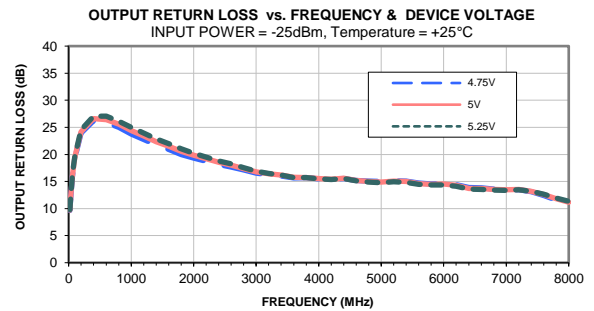

Typical Performance Curves

Note: "Test data of Die packaged in industry standard SOT-89 package"