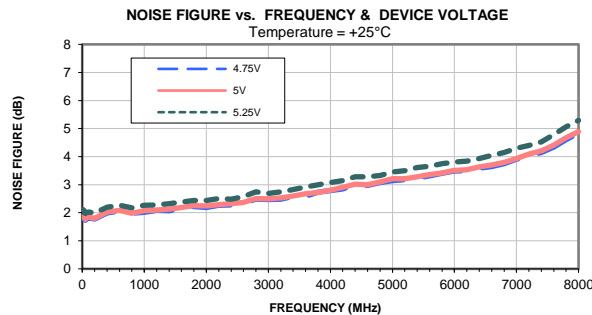

Typical Performance Curves

Note: "Test data of Die packaged in industry standard SOT-89 package"