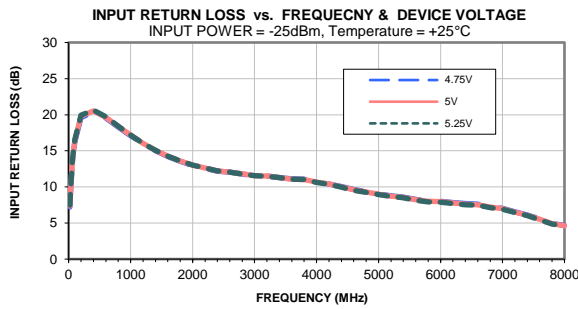

Typical Performance Curves

Note: "Test data of Die packaged in industry standard SOT-89 package"