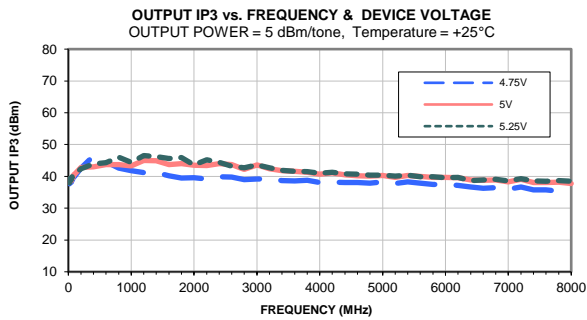

Typical Performance Curves

Note: "Test data of Die packaged in industry standard SOT-89 package"