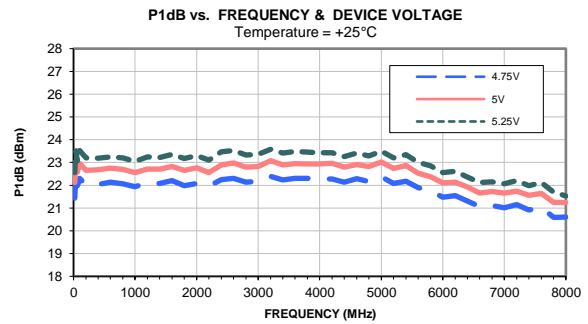

Typical Performance Curves

Note: "Test data of Die packaged in industry standard SOT-89 package"