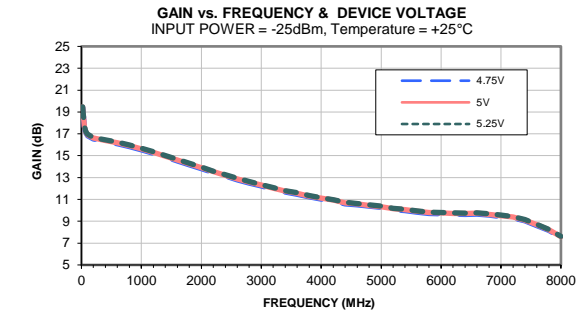

Typical Performance Curves

Note: "Test data of Die packaged in industry standard SOT-89 package"