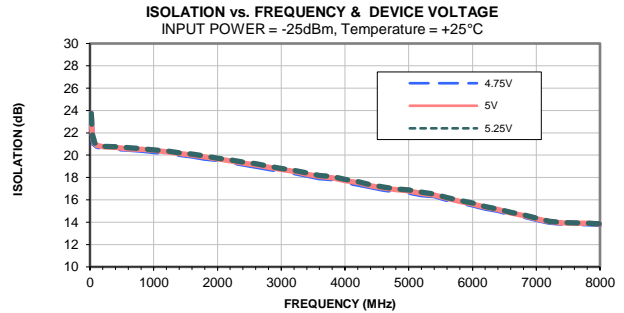

Typical Performance Curves

Note: "Test data of Die packaged in industry standard SOT-89 package"