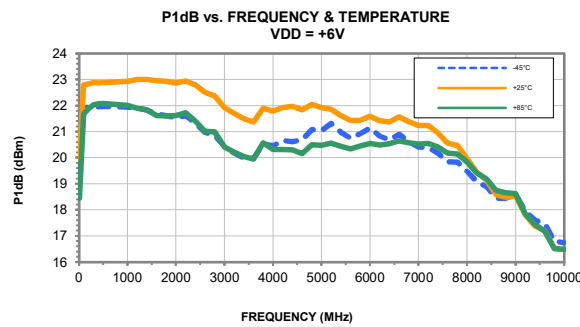

Typical Performance Curves

Typical Performance Curves

*Typical Noise Figure 1.8dB at 50MHz

*Typical Noise Figure 1.8dB at 50MHz