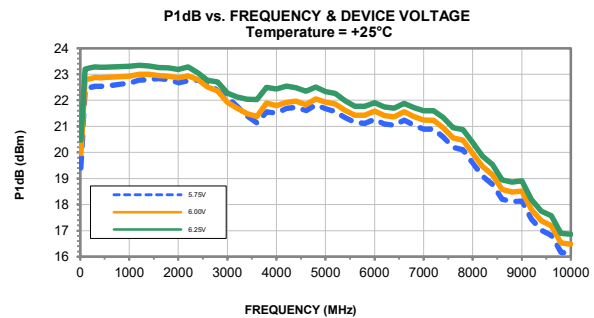

Typical Performance Curves

Typical Performance Curves

*Typical Noise Figure 1.8dB at 50MHz

*Typical Noise Figure 1.8dB at 50MHz