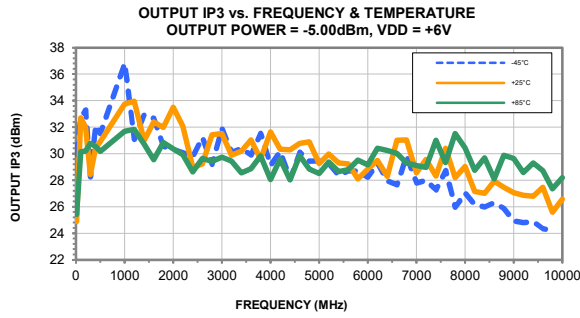

Typical Performance Curves

Typical Performance Curves

*Typical Noise Figure 1.8dB at 50MHz

*Typical Noise Figure 1.8dB at 50MHz