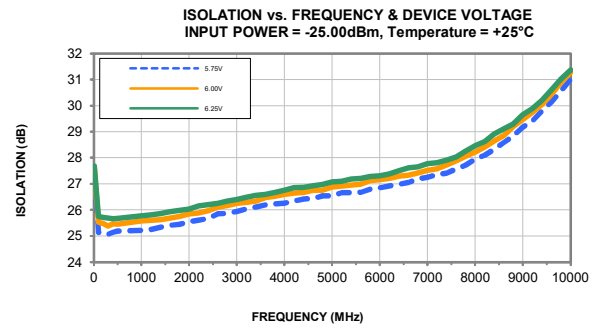

Typical Performance Curves

Typical Performance Curves

*Typical Noise Figure 1.8dB at 50MHz

*Typical Noise Figure 1.8dB at 50MHz