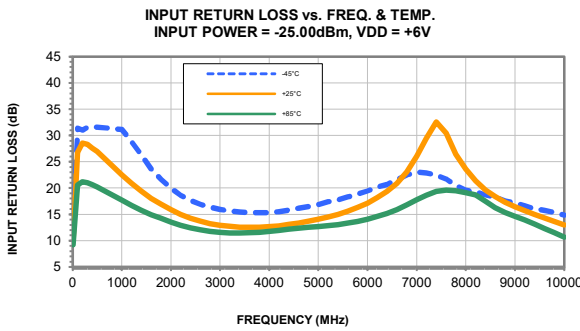

Typical Performance Curves

Typical Performance Curves

*Typical Noise Figure 1.8dB at 50MHz

*Typical Noise Figure 1.8dB at 50MHz