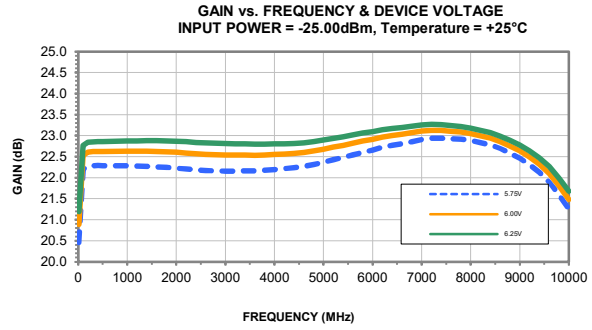

Typical Performance Curves

Typical Performance Curves

*Typical Noise Figure 1.8dB at 50MHz

*Typical Noise Figure 1.8dB at 50MHz