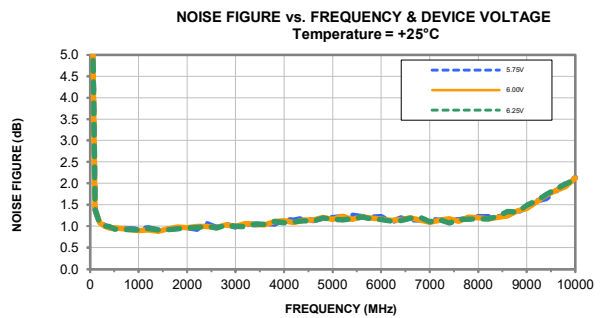

Typical Performance Curves

Typical Performance Curves

*Typical Noise Figure 1.8dB at 50MHz

*Typical Noise Figure 1.8dB at 50MHz