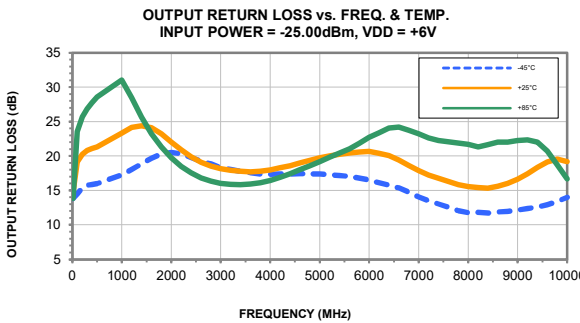

Typical Performance Curves

Typical Performance Curves

*Typical Noise Figure 1.8dB at 50MHz

*Typical Noise Figure 1.8dB at 50MHz