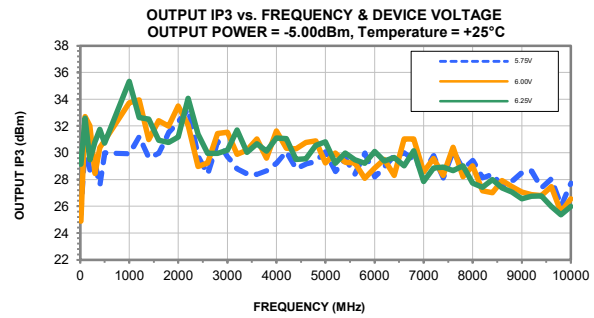

Typical Performance Curves

Typical Performance Curves

*Typical Noise Figure 1.8dB at 50MHz

*Typical Noise Figure 1.8dB at 50MHz