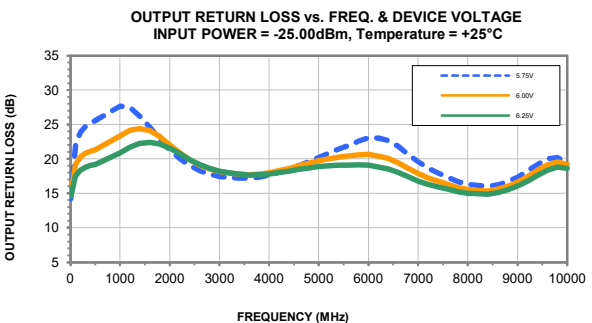

Typical Performance Curves

Typical Performance Curves

*Typical Noise Figure 1.8dB at 50MHz

*Typical Noise Figure 1.8dB at 50MHz