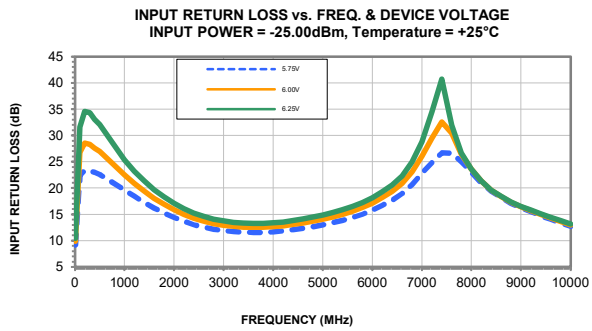

Typical Performance Curves

Typical Performance Curves

*Typical Noise Figure 1.8dB at 50MHz

*Typical Noise Figure 1.8dB at 50MHz