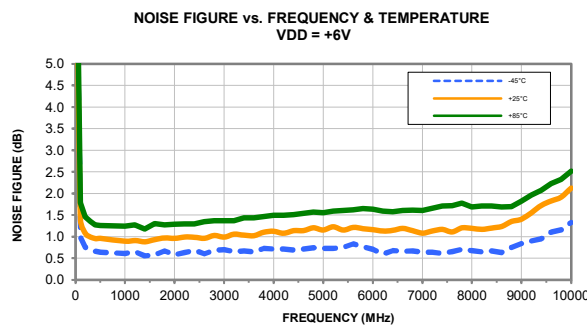

Typical Performance Curves

Typical Performance Curves

*Typical Noise Figure 1.8dB at 50MHz

*Typical Noise Figure 1.8dB at 50MHz