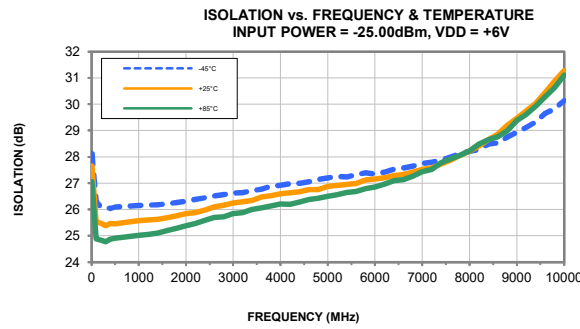

Typical Performance Curves

Typical Performance Curves

*Typical Noise Figure 1.8dB at 50MHz

*Typical Noise Figure 1.8dB at 50MHz