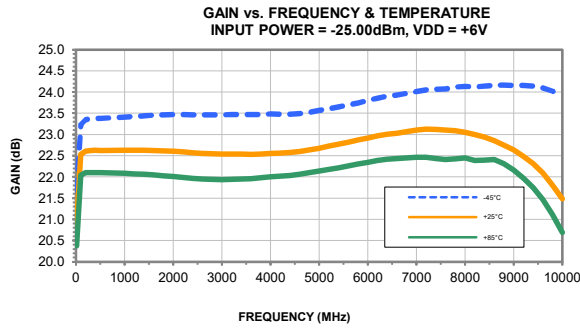

Typical Performance Curves

Typical Performance Curves

*Typical Noise Figure 1.8dB at 50MHz

*Typical Noise Figure 1.8dB at 50MHz