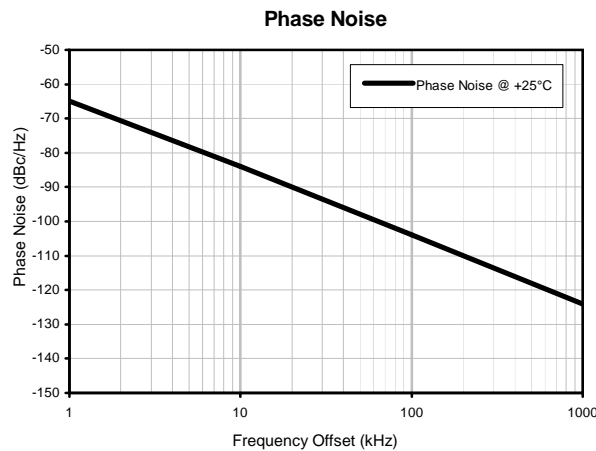

Voltage Controlled Oscillator

POS-1025+

Typical Performance Data

REV. X1
 POS-1025+
 070205
 Page 1 of 1