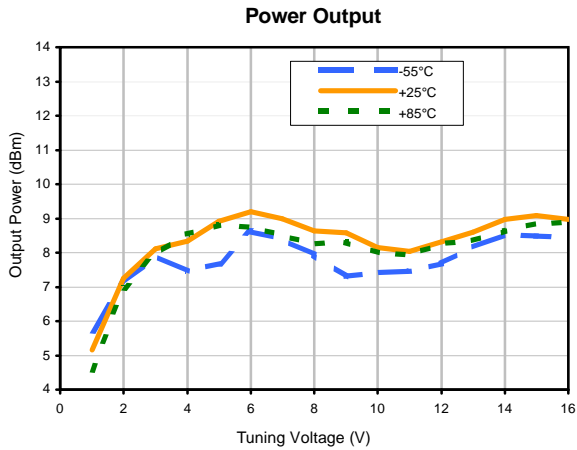

Voltage Controlled Oscillator

POS-1025+

Typical Performance Data

REV. X1
 POS-1025+
 070205
 Page 1 of 1