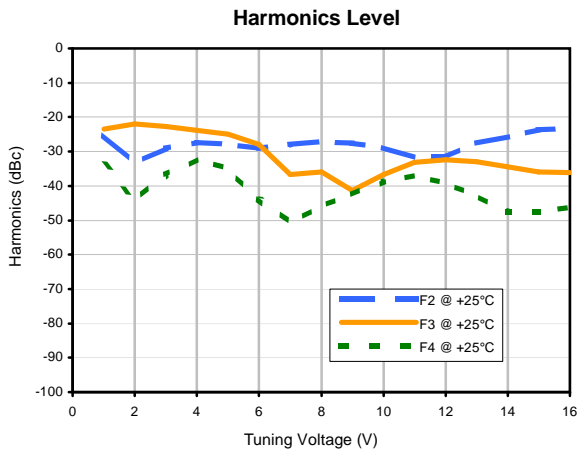

Voltage Controlled Oscillator

POS-1025+

Typical Performance Data

REV. X1
 POS-1025+
 070205
 Page 1 of 1