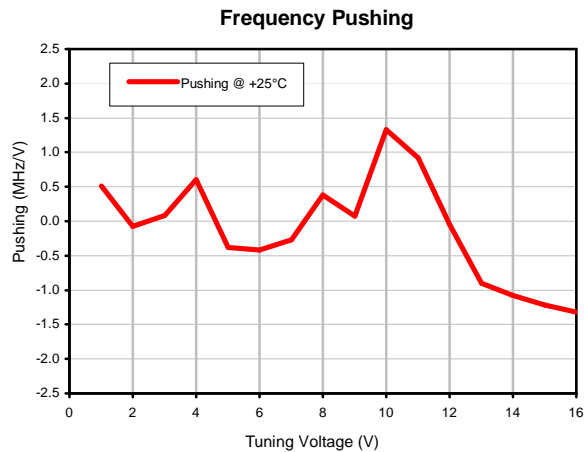

Voltage Controlled Oscillator

POS-1025+

Typical Performance Data

REV. X1
 POS-1025+
 070205
 Page 1 of 1