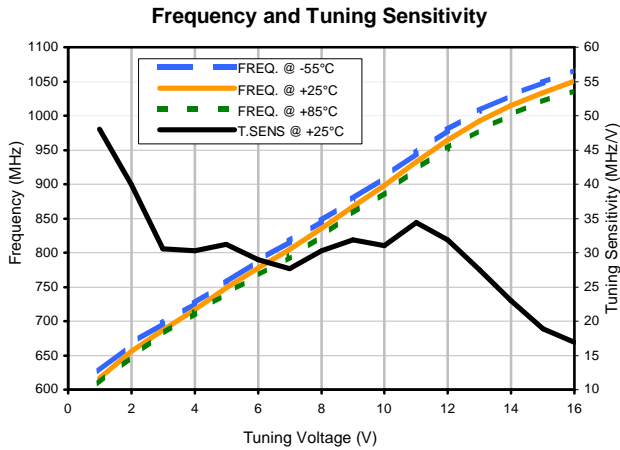

Voltage Controlled Oscillator

POS-1025+

Typical Performance Data

REV. X1
 POS-1025+
 070205
 Page 1 of 1