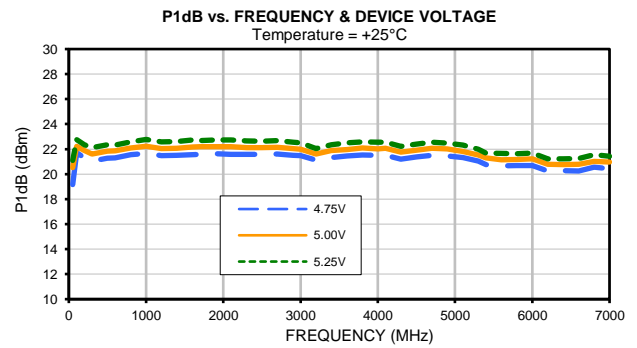

MMIC Amplifier Die

PSA-0012-D+

Typical Performance Curves

Full 2-Port Extension

Typical Performance Curves

Without Full 2-Port Extension