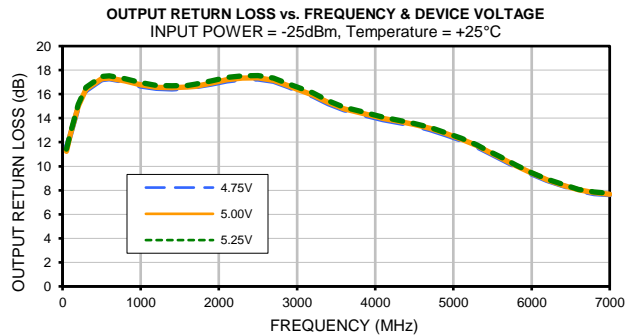

MMIC Amplifier Die

PSA-0012-D+

Typical Performance Curves

Full 2-Port Extension

Typical Performance Curves

Without Full 2-Port Extension