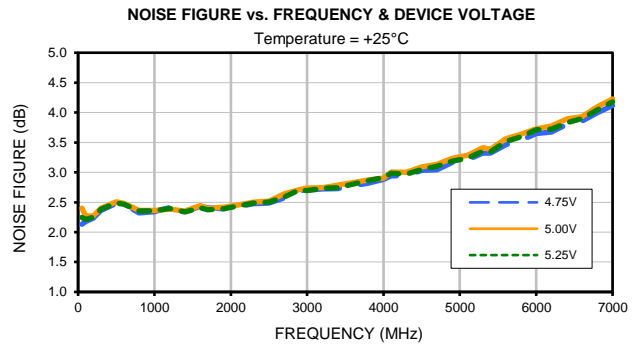

MMIC Amplifier Die

PSA-0012-D+

Typical Performance Curves

Full 2-Port Extension

Typical Performance Curves

Without Full 2-Port Extension