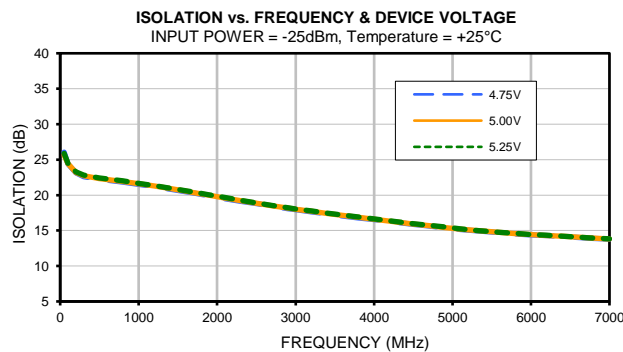

MMIC Amplifier Die

PSA-0012-D+

Typical Performance Curves

Full 2-Port Extension

Typical Performance Curves

Without Full 2-Port Extension