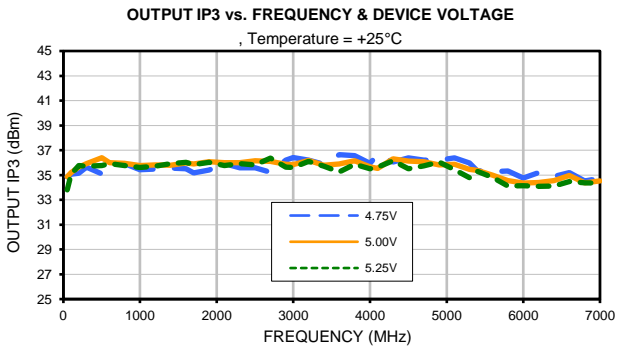

MMIC Amplifier Die

PSA-0012-D+

Typical Performance Curves

Full 2-Port Extension

Typical Performance Curves

Without Full 2-Port Extension