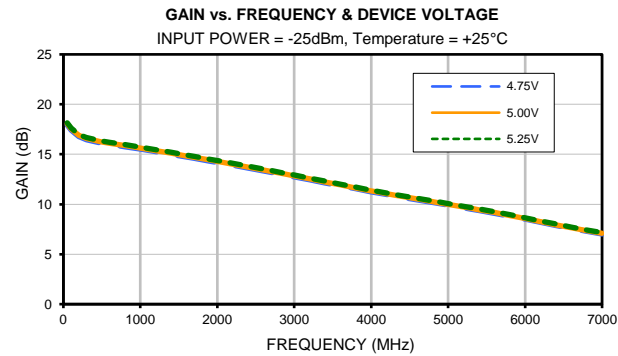

MMIC Amplifier Die

PSA-0012-D+

Typical Performance Curves

Full 2-Port Extension

Typical Performance Curves

Without Full 2-Port Extension