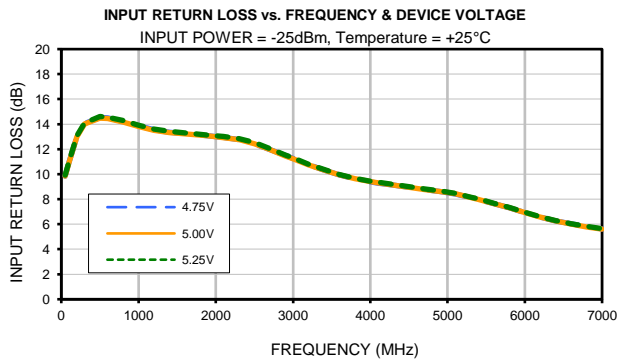

MMIC Amplifier Die

PSA-0012-D+

Typical Performance Curves

Full 2-Port Extension

Typical Performance Curves

Without Full 2-Port Extension