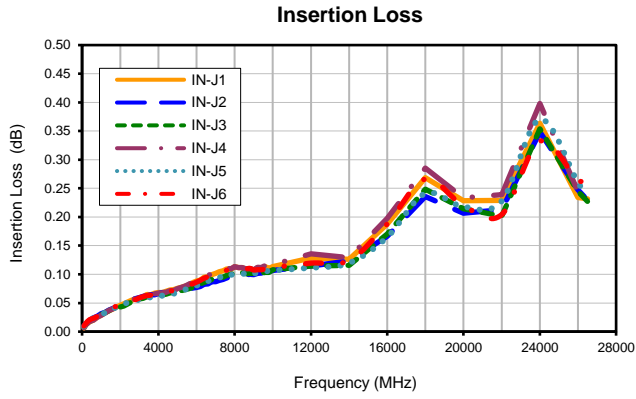

Xtra Long Life

USB/ETHERNET RF SP6T SWITCH MATRIX

RC-2SP6T-26

Typical Performance Data (per Switch)

P.O. Box 350166, Brooklyn, New York 11235-0003 (718) 934-4500 • Fax (718) 332-4661 For detailed performance specs & shopping online see Mini-Circuits web site
 The Design Engineers Search Engine Provides ACTUAL Data Instantly From MINI-CIRCUITS At: www.minicircuits.com