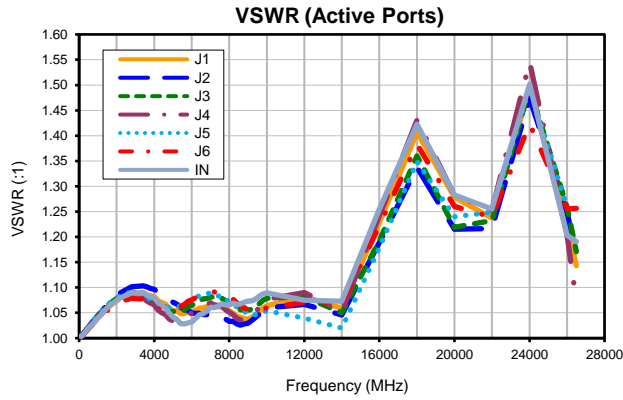

Xtra Long Life

USB/ETHERNET RF SP6T SWITCH MATRIX

RC-2SP6T-26

Typical Performance Data (per Switch)

P.O. Box 350166, Brooklyn, New York 11235-0003 (718) 934-4500 • Fax (718) 332-4661 For detailed performance specs & shopping online see Mini-Circuits web site
 The Design Engineers Search Engine Provides ACTUAL Data Instantly From MINI-CIRCUITS At: www.minicircuits.com