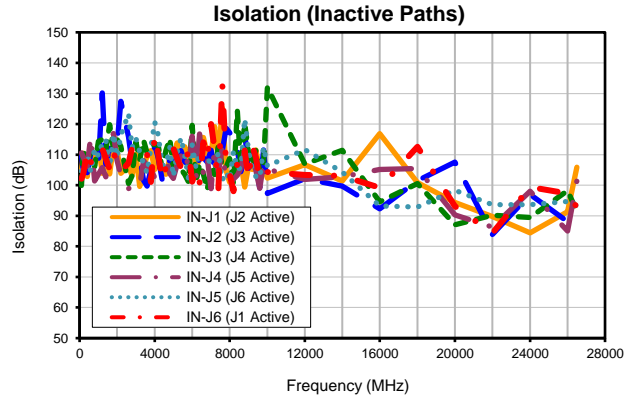

Xtra Long Life

USB/ETHERNET RF SP6T SWITCH MATRIX

RC-2SP6T-26

Typical Performance Data (per Switch)

P.O. Box 350166, Brooklyn, New York 11235-0003 (718) 934-4500 • Fax (718) 332-4661 For detailed performance specs & shopping online see Mini-Circuits web site
 The Design Engineers Search Engine Provides ACTUAL Data Instantly From MINI-CIRCUITS At: www.minicircuits.com