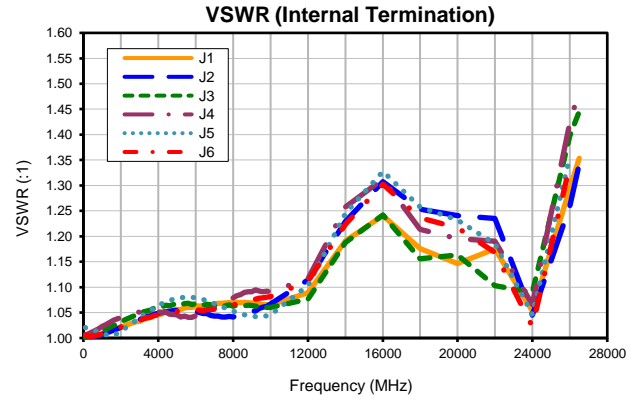

Xtra Long Life

USB/ETHERNET RF SP6T SWITCH MATRIX

RC-2SP6T-26

Typical Performance Data (per Switch)

P.O. Box 350166, Brooklyn, New York 11235-0003 (718) 934-4500 • Fax (718) 332-4661 For detailed performance specs & shopping online see Mini-Circuits web site
 The Design Engineers Search Engine Provides ACTUAL Data Instantly From MINI-CIRCUITS At: www.minicircuits.com