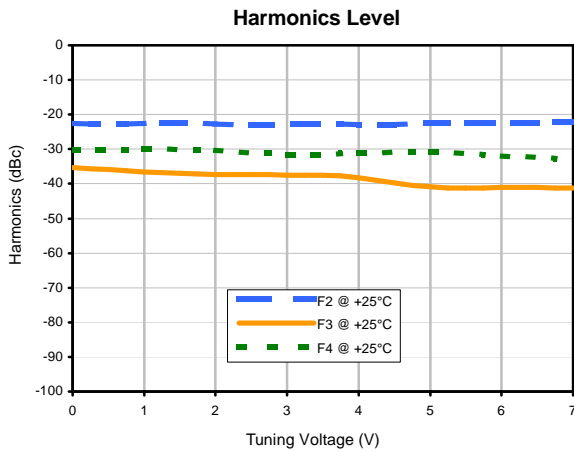

Voltage Controlled Oscillator

ROS-766+

Typical Performance Data

REV. X1
ROS-766+
060831
Page 1 of 1