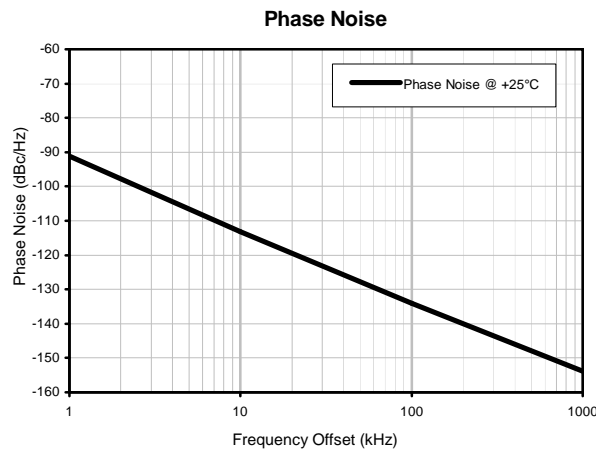

Voltage Controlled Oscillator

ROS-766+

Typical Performance Data

REV. X1
ROS-766+
060831
Page 1 of 1