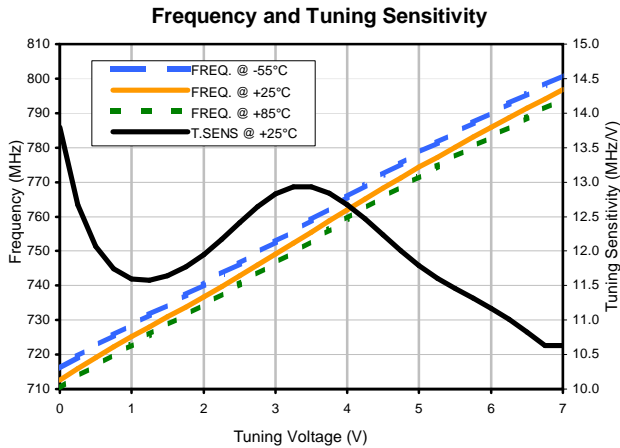

Voltage Controlled Oscillator

ROS-766+

Typical Performance Data

REV. X1
ROS-766+
060831
Page 1 of 1