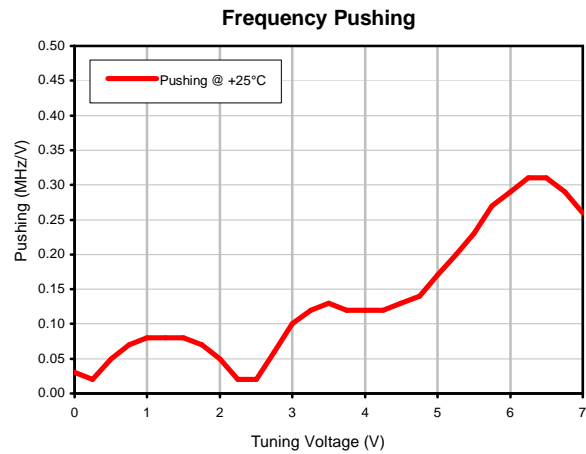

Voltage Controlled Oscillator

ROS-766+

Typical Performance Data

REV. X1
ROS-766+
060831
Page 1 of 1