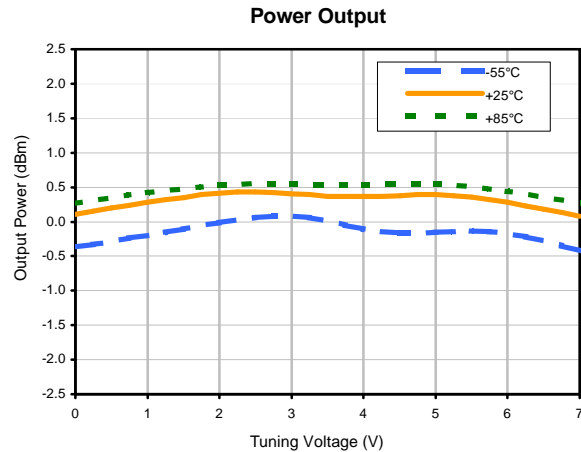

Voltage Controlled Oscillator

ROS-766+

Typical Performance Data

REV. X1
ROS-766+
060831
Page 1 of 1