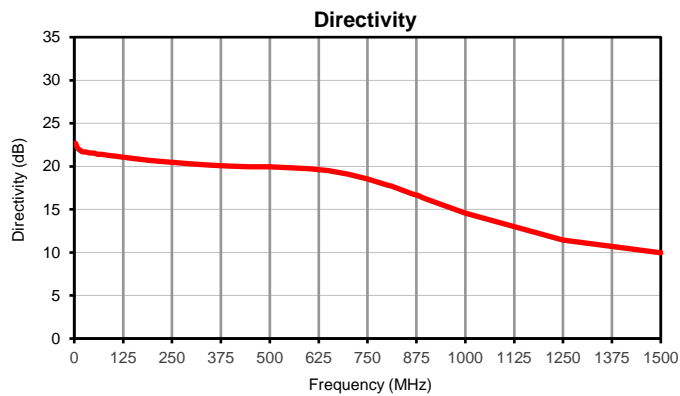

Directional Coupler

Typical Performance Curves

TCD-13-122-75X+

P.O. Box 350166, Brooklyn, New York 11235-0003 (718) 934-4500 • Fax (718) 332-4661 For detailed performance specs & shopping online see Mini-Circuits web site www.minicircuits.com