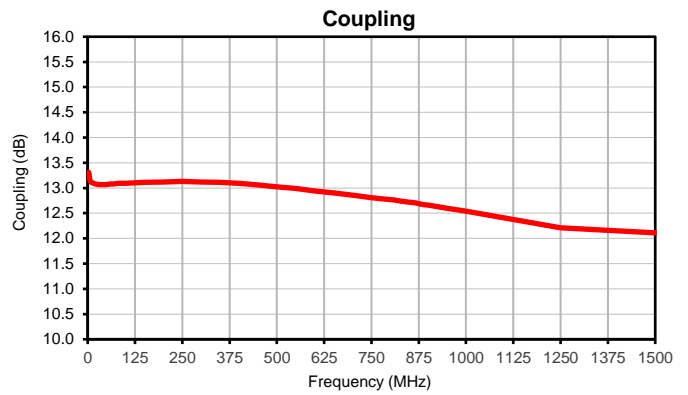

Directional Coupler

Typical Performance Curves

TCD-13-122-75X+

P.O. Box 350166, Brooklyn, New York 11235-0003 (718) 934-4500 • Fax (718) 332-4661 For detailed performance specs & shopping online see Mini-Circuits web site www.minicircuits.com