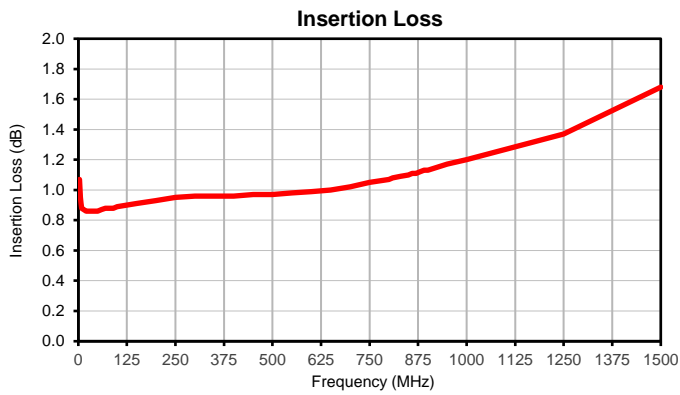

Directional Coupler

Typical Performance Curves

TCD-13-122-75X+

P.O. Box 350166, Brooklyn, New York 11235-0003 (718) 934-4500 • Fax (718) 332-4661 For detailed performance specs & shopping online see Mini-Circuits web site www.minicircuits.com