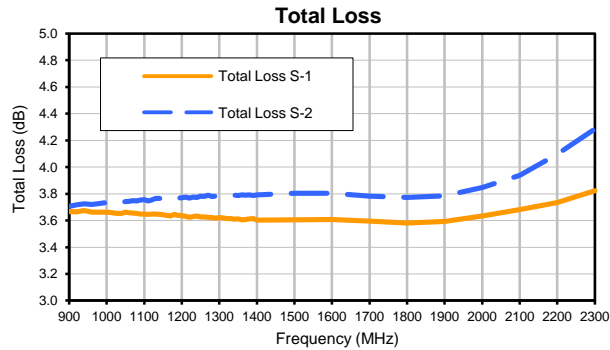

2 Way-0° Power Splitter/Combiner

TCP-2-23-75+

Typical Performance Curves

P.O. Box 350166, Brooklyn, New York 11235-0003 (718) 934-4500 • Fax (718) 332-4661 For detailed performance specs & shopping online see Mini-Circuits web site