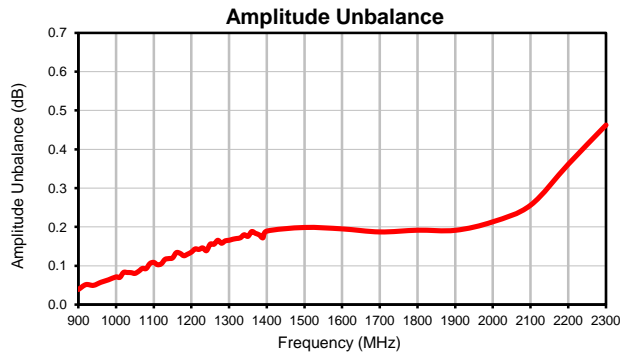

2 Way-0° Power Splitter/Combiner

TCP-2-23-75+

Typical Performance Curves

P.O. Box 350166, Brooklyn, New York 11235-0003 (718) 934-4500 • Fax (718) 332-4661 For detailed performance specs & shopping online see Mini-Circuits web site