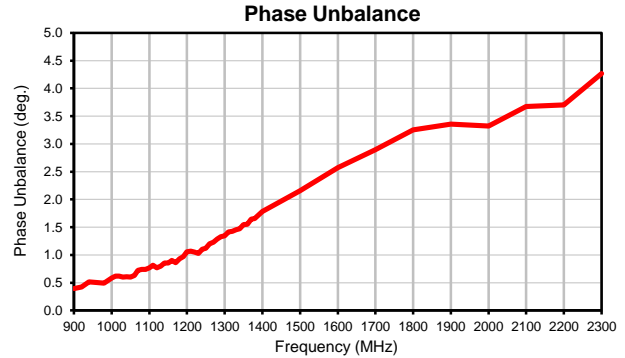

2 Way-0° Power Splitter/Combiner

TCP-2-23-75+

Typical Performance Curves

P.O. Box 350166, Brooklyn, New York 11235-0003 (718) 934-4500 • Fax (718) 332-4661 For detailed performance specs & shopping online see Mini-Circuits web site