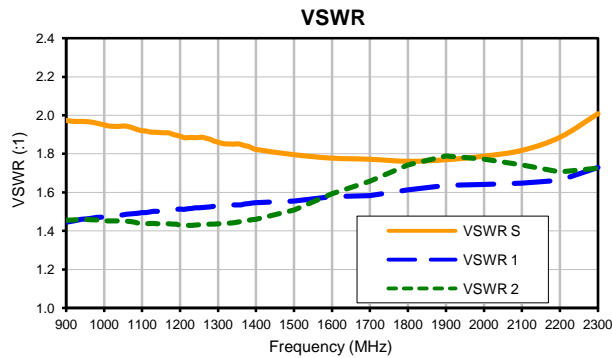

2 Way-0° Power Splitter/Combiner

TCP-2-23-75+

Typical Performance Curves

P.O. Box 350166, Brooklyn, New York 11235-0003 (718) 934-4500 • Fax (718) 332-4661 For detailed performance specs & shopping online see Mini-Circuits web site