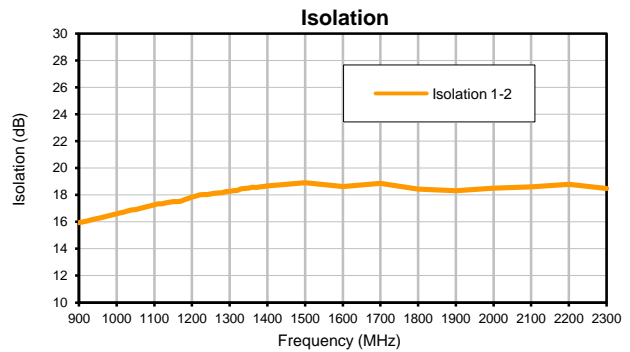

2 Way-0° Power Splitter/Combiner

TCP-2-23-75+

Typical Performance Curves

P.O. Box 350166, Brooklyn, New York 11235-0003 (718) 934-4500 • Fax (718) 332-4661 For detailed performance specs & shopping online see Mini-Circuits web site