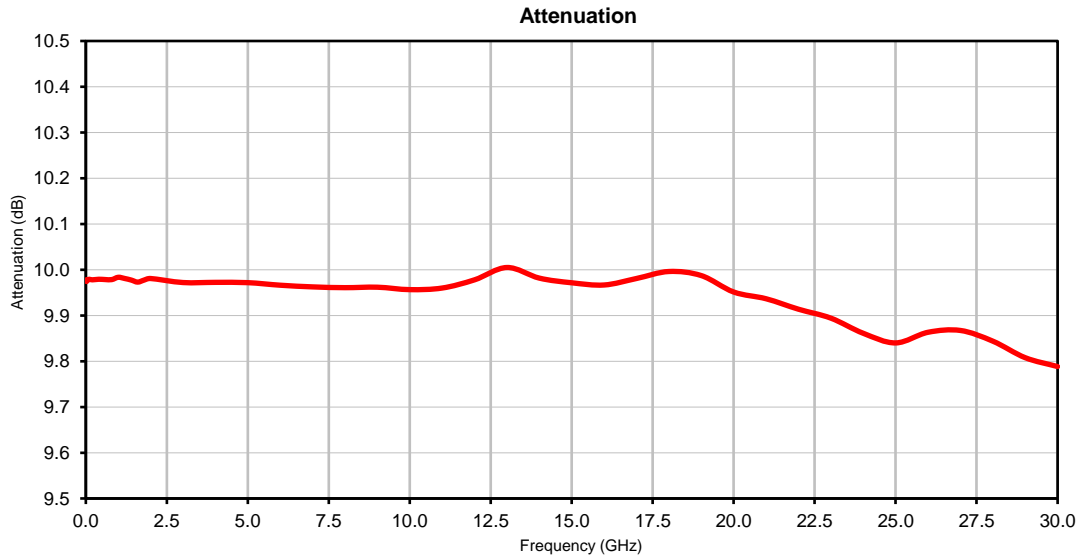

Fixed Attenuator Die

Typical Performance Curves

YAT-10A-D+

P.O. Box 350166, Brooklyn, New York 11235-0003 (718) 934-4500 • Fax (718) 332-4661 For detailed performance specs & shopping online see Mini-Circuits web site
The Design Engineers Search Engine Provides ACTUAL Data Instantly From MINI-CIRCUITS At: www.minicircuits.com