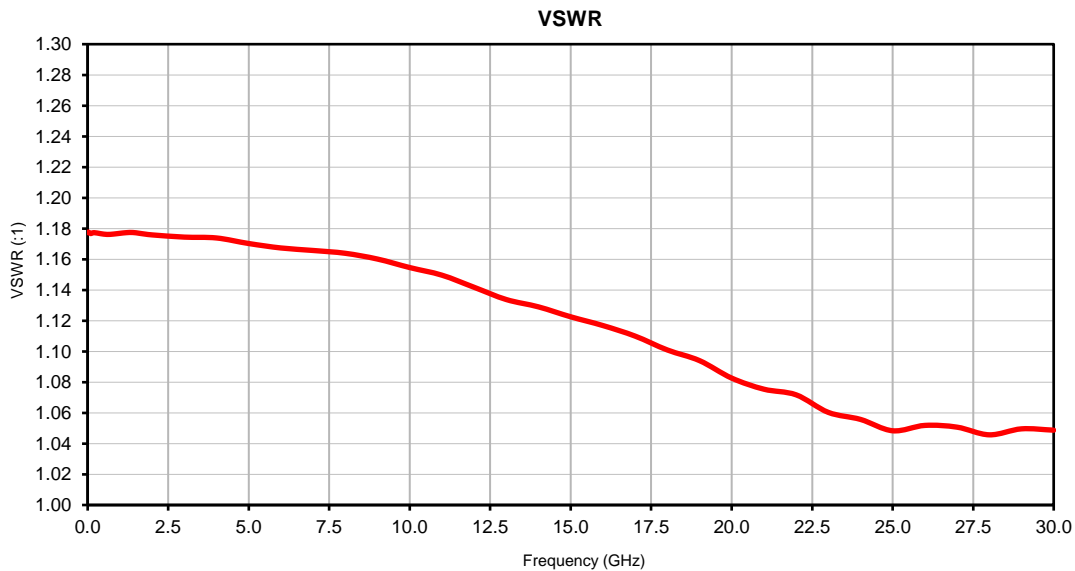

Fixed Attenuator Die

Typical Performance Curves

YAT-10A-D+

P.O. Box 350166, Brooklyn, New York 11235-0003 (718) 934-4500 • Fax (718) 332-4661 For detailed performance specs & shopping online see Mini-Circuits web site
The Design Engineers Search Engine Provides ACTUAL Data Instantly From MINI-CIRCUITS At: www.minicircuits.com