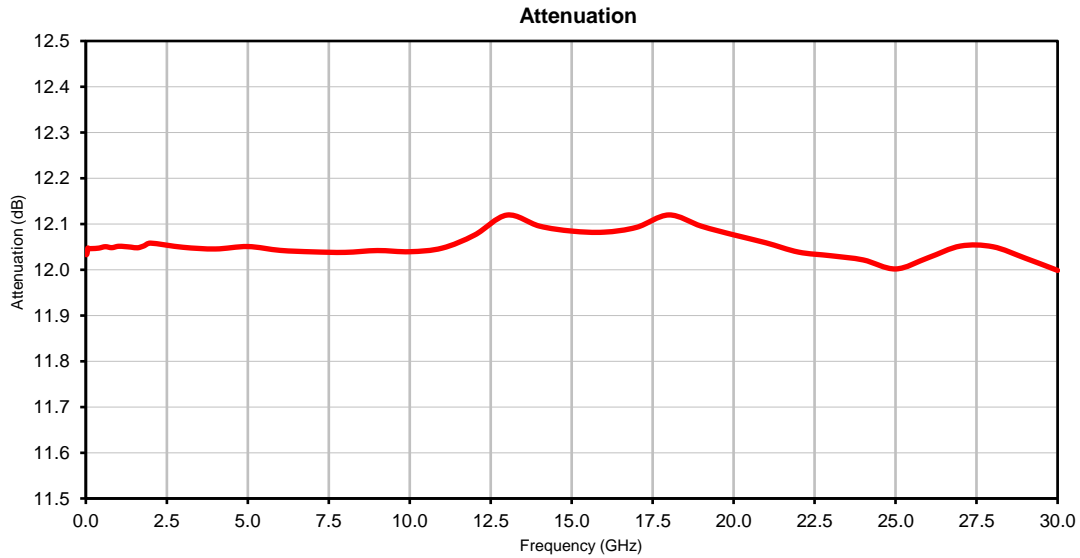

Fixed Attenuator Die

Typical Performance Curves

YAT-12A-D+

P.O. Box 350166, Brooklyn, New York 11235-0003 (718) 934-4500 • Fax (718) 332-4661 For detailed performance specs & shopping online see Mini-Circuits web site
The Design Engineers Search Engine Provides ACTUAL Data Instantly From MINI-CIRCUITS At: www.minicircuits.com