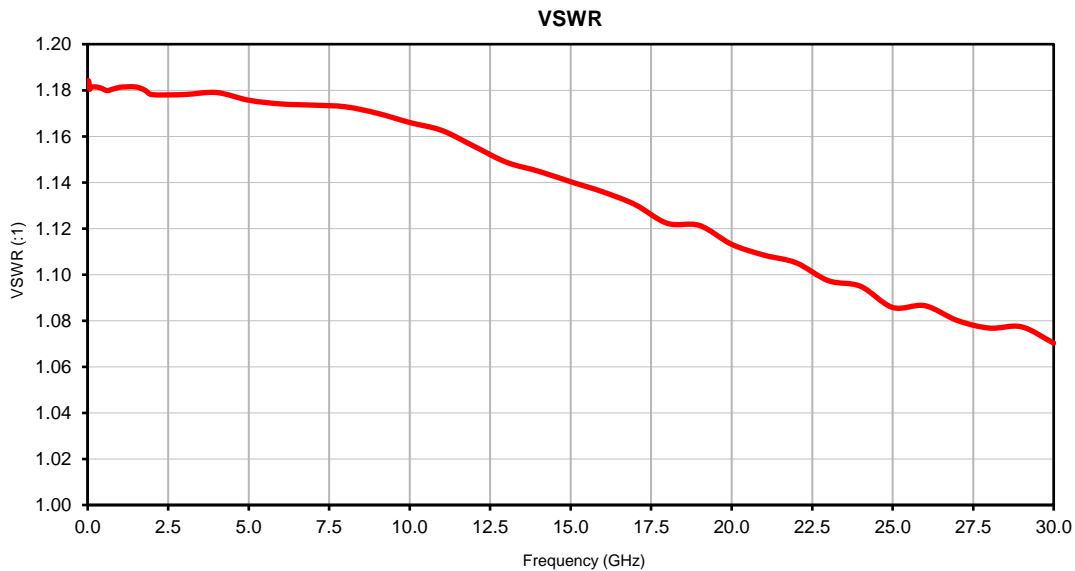

Fixed Attenuator Die

Typical Performance Curves

YAT-12A-D+

P.O. Box 350166, Brooklyn, New York 11235-0003 (718) 934-4500 • Fax (718) 332-4661 For detailed performance specs & shopping online see Mini-Circuits web site
The Design Engineers Search Engine Provides ACTUAL Data Instantly From MINI-CIRCUITS At: www.minicircuits.com