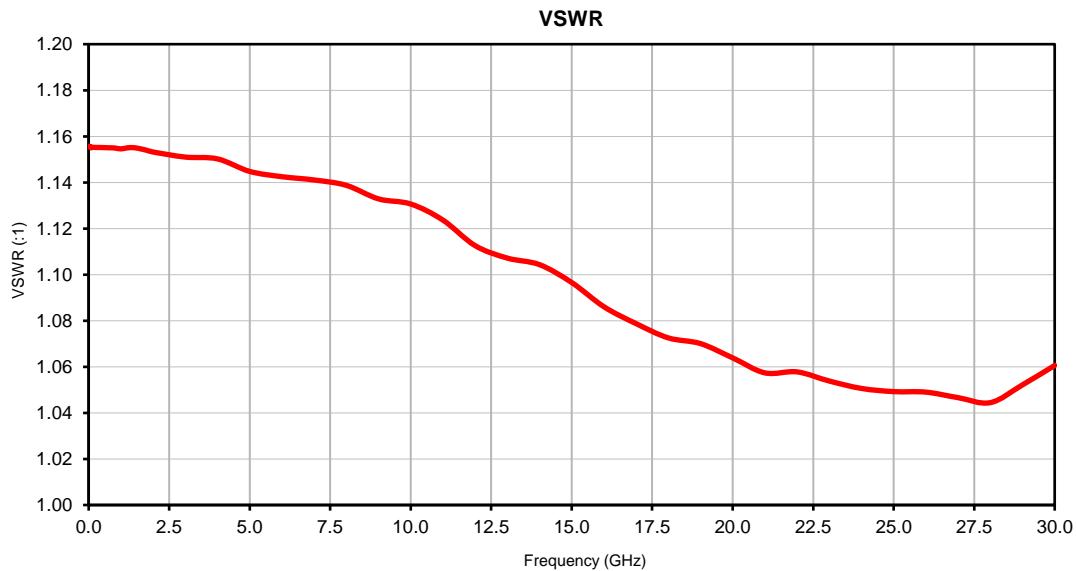

Fixed Attenuator Die

Typical Performance Curves

YAT-4A-D+

P.O. Box 350166, Brooklyn, New York 11235-0003 (718) 934-4500 • Fax (718) 332-4661 For detailed performance specs & shopping online see Mini-Circuits web site www.minicircuits.com

The Design Engineers Search Engine Provides ACTUAL Data Instantly From MINI-CIRCUITS At: www.minicircuits.com

IF/RF MICROWAVE COMPONENTS

REV. OR
YAT-4A-D+
11/23/2020
Page 1 of 1