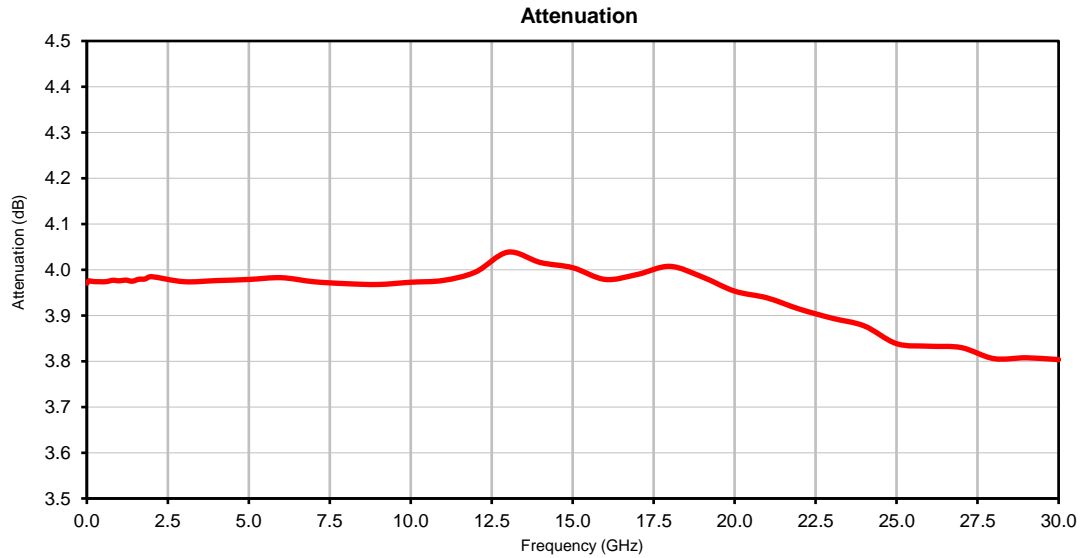

Fixed Attenuator Die

Typical Performance Curves

YAT-4A-D+

P.O. Box 350166, Brooklyn, New York 11235-0003 (718) 934-4500 • Fax (718) 332-4661 For detailed performance specs & shopping online see Mini-Circuits web site www.minicircuits.com

The Design Engineers Search Engine Provides ACTUAL Data Instantly From MINI-CIRCUITS At: www.minicircuits.com

IF/RF MICROWAVE COMPONENTS

REV. OR
YAT-4A-D+
11/23/2020
Page 1 of 1