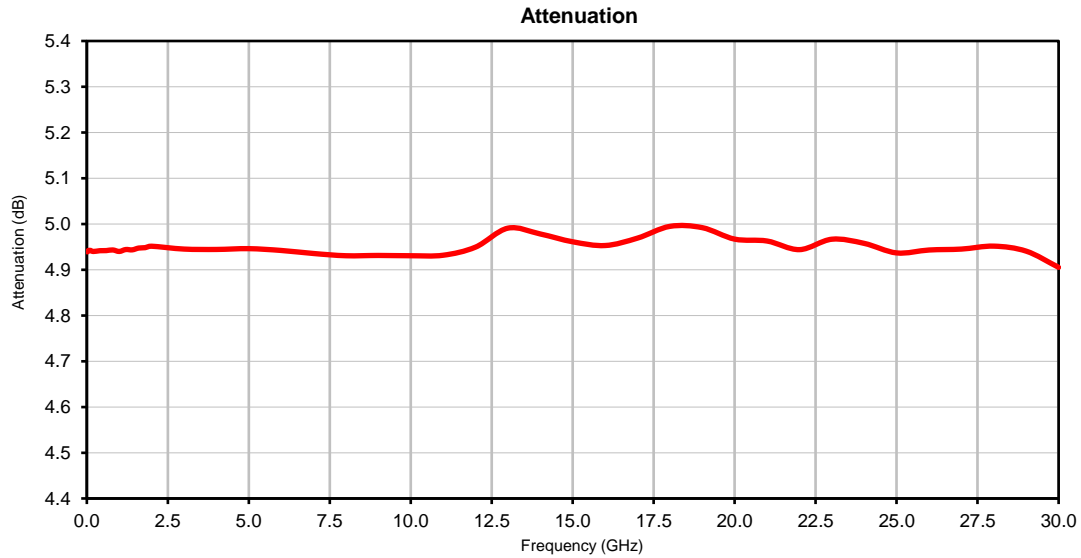

# Fixed Attenuator Die

## Typical Performance Curves

YAT-5A-D+

P.O. Box 350166, Brooklyn, New York 11235-0003 (718) 934-4500 • Fax (718) 332-4661 For detailed performance specs & shopping online see Mini-Circuits web site  
The Design Engineers Search Engine Provides ACTUAL Data Instantly From MINI-CIRCUITS At: [www.minicircuits.com](http://www.minicircuits.com)