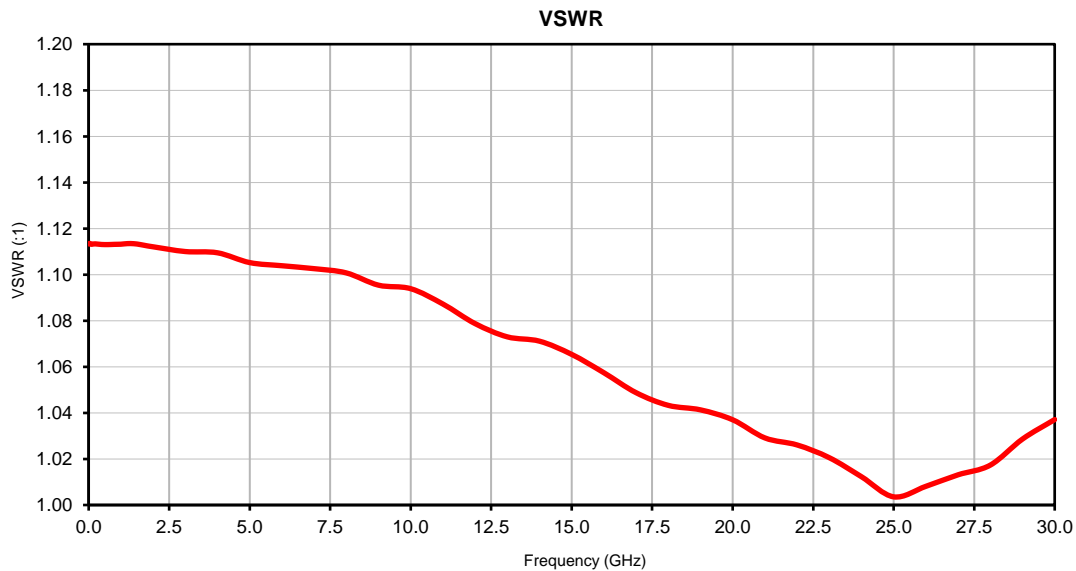

Fixed Attenuator Die

Typical Performance Curves

YAT-5A-D+

P.O. Box 350166, Brooklyn, New York 11235-0003 (718) 934-4500 • Fax (718) 332-4661 For detailed performance specs & shopping online see Mini-Circuits web site
The Design Engineers Search Engine Provides ACTUAL Data Instantly From MINI-CIRCUITS At: www.minicircuits.com

IF/RF MICROWAVE COMPONENTS

REV. OR
YAT-5A-D+
11/24/2020
Page 1 of 1