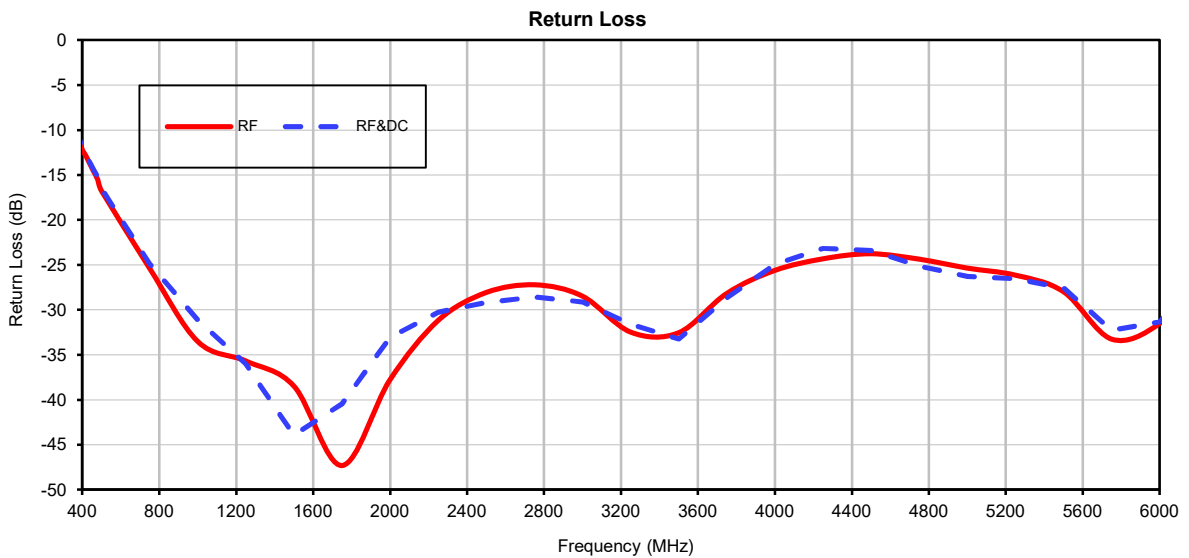

## Typical Performance Curves

ISO 9001 ISO 14001 AS 9100 CERTIFIED

P.O. Box 350166, Brooklyn, New York 11235-0003 (718) 934-4500 • Fax (718) 332-4661 For detailed performance specs & shopping online see Mini-Circuits web site