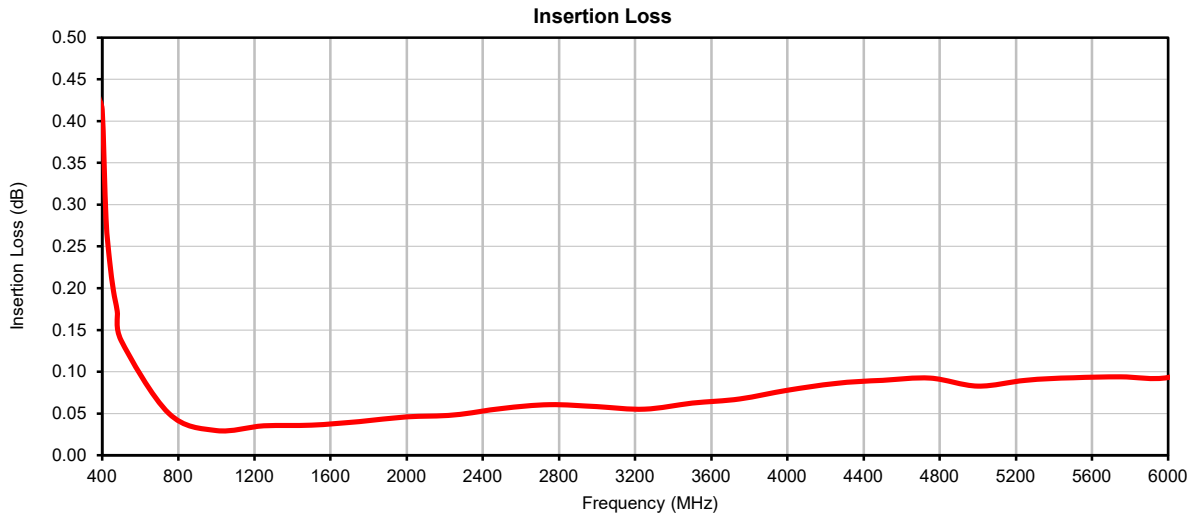

## Typical Performance Curves

ISO 9001 ISO 14001 AS 9100 CERTIFIED

P.O. Box 350166, Brooklyn, New York 11235-0003 (718) 934-4500 • Fax (718) 332-4661 For detailed performance specs & shopping online see Mini-Circuits web site