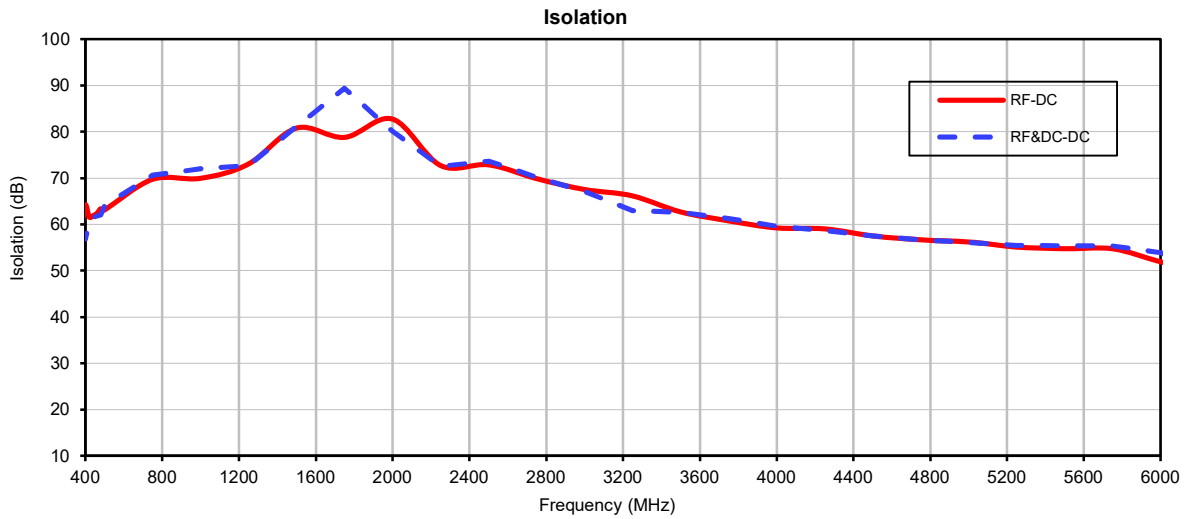

## Typical Performance Curves

ISO 9001 ISO 14001 AS 9100 CERTIFIED

P.O. Box 350166, Brooklyn, New York 11235-0003 (718) 934-4500 • Fax (718) 332-4661 For detailed performance specs & shopping online see Mini-Circuits web site