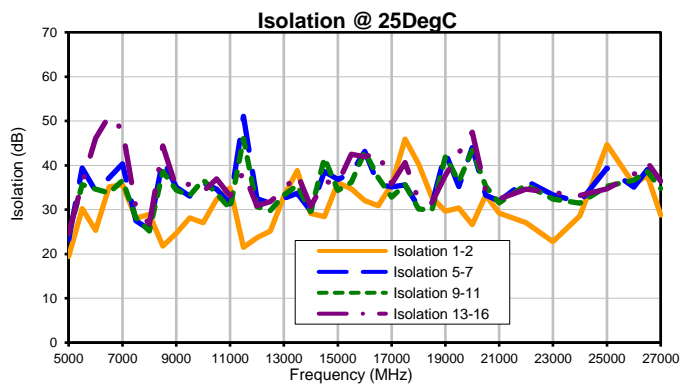

16 Way-0° Power Splitter/Combiner

ZC16PD-06263-S+

Typical Performance Curves

P.O. Box 350166, Brooklyn, New York 11235-0003 (718) 934-4500 • Fax (718) 332-4661 For detailed performance specs & shopping online see Mini-Circuits web site
The Design Engineers Search Engine Provides ACTUAL Data Instantly From MINI-CIRCUITS At: www.minicircuits.com