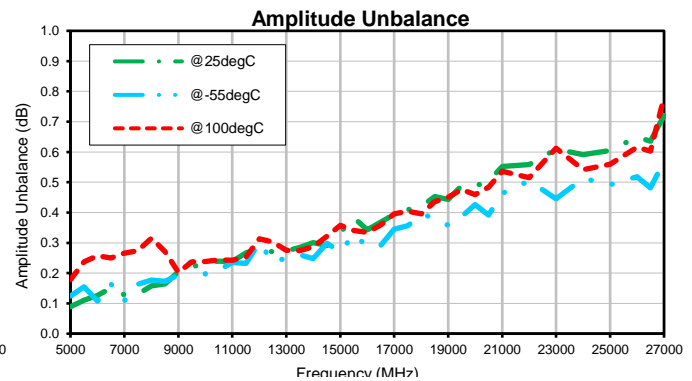

16 Way-0° Power Splitter/Combiner

ZC16PD-06263-S+

Typical Performance Curves

P.O. Box 350166, Brooklyn, New York 11235-0003 (718) 934-4500 • Fax (718) 332-4661 For detailed performance specs & shopping online see Mini-Circuits web site
The Design Engineers Search Engine Provides ACTUAL Data Instantly From MINI-CIRCUITS At: www.minicircuits.com