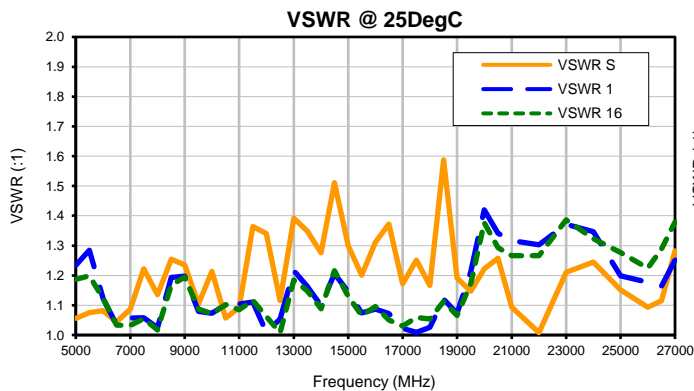

16 Way-0° Power Splitter/Combiner

ZC16PD-06263-S+

Typical Performance Curves

P.O. Box 350166, Brooklyn, New York 11235-0003 (718) 934-4500 • Fax (718) 332-4661 For detailed performance specs & shopping online see Mini-Circuits web site
The Design Engineers Search Engine Provides ACTUAL Data Instantly From MINI-CIRCUITS At: www.minicircuits.com