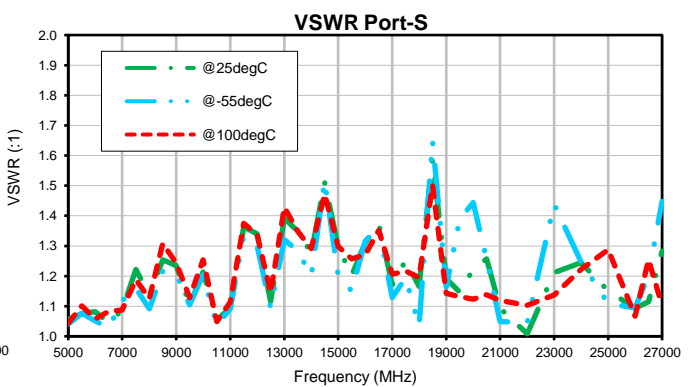

16 Way-0° Power Splitter/Combiner

ZC16PD-06263-S+

Typical Performance Curves

P.O. Box 350166, Brooklyn, New York 11235-0003 (718) 934-4500 • Fax (718) 332-4661 For detailed performance specs & shopping online see Mini-Circuits web site
The Design Engineers Search Engine Provides ACTUAL Data Instantly From MINI-CIRCUITS At: www.minicircuits.com