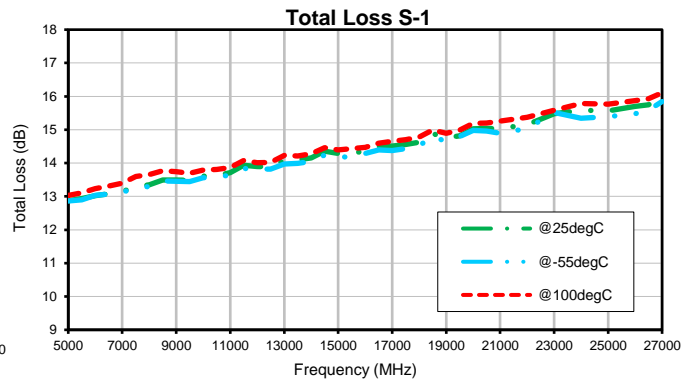

16 Way-0° Power Splitter/Combiner

ZC16PD-06263-S+

Typical Performance Curves

P.O. Box 350166, Brooklyn, New York 11235-0003 (718) 934-4500 • Fax (718) 332-4661 For detailed performance specs & shopping online see Mini-Circuits web site
The Design Engineers Search Engine Provides ACTUAL Data Instantly From MINI-CIRCUITS At: www.minicircuits.com