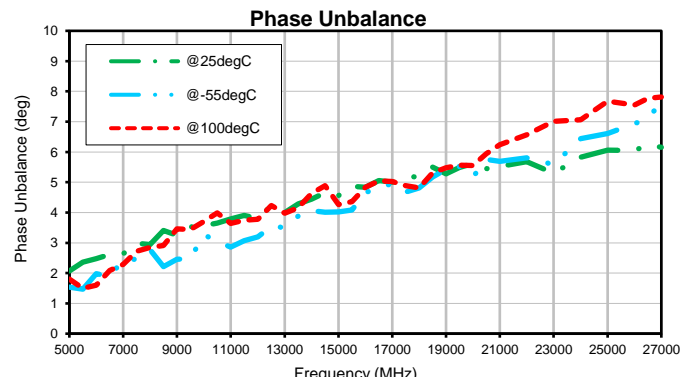

16 Way-0° Power Splitter/Combiner

ZC16PD-06263-S+

Typical Performance Curves

P.O. Box 350166, Brooklyn, New York 11235-0003 (718) 934-4500 • Fax (718) 332-4661 For detailed performance specs & shopping online see Mini-Circuits web site
The Design Engineers Search Engine Provides ACTUAL Data Instantly From MINI-CIRCUITS At: www.minicircuits.com