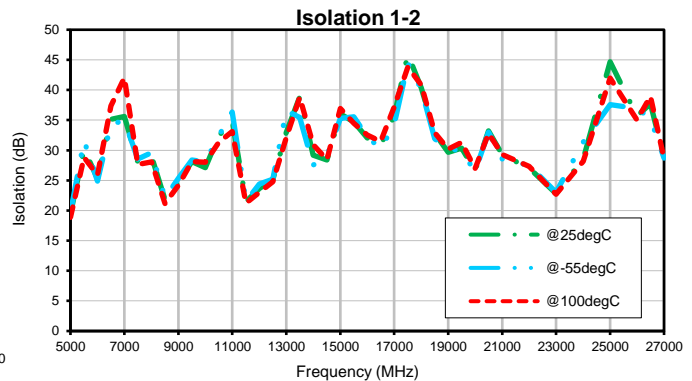

16 Way-0° Power Splitter/Combiner

ZC16PD-06263-S+

Typical Performance Curves

P.O. Box 350166, Brooklyn, New York 11235-0003 (718) 934-4500 • Fax (718) 332-4661 For detailed performance specs & shopping online see Mini-Circuits web site
The Design Engineers Search Engine Provides ACTUAL Data Instantly From MINI-CIRCUITS At: www.minicircuits.com