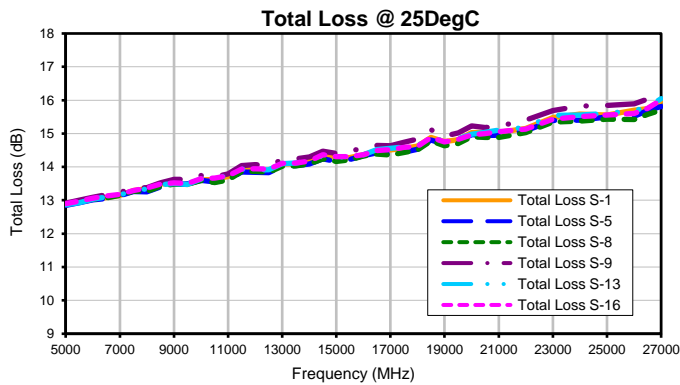

16 Way-0° Power Splitter/Combiner

ZC16PD-06263-S+

Typical Performance Curves

P.O. Box 350166, Brooklyn, New York 11235-0003 (718) 934-4500 • Fax (718) 332-4661 For detailed performance specs & shopping online see Mini-Circuits web site
The Design Engineers Search Engine Provides ACTUAL Data Instantly From MINI-CIRCUITS At: www.minicircuits.com