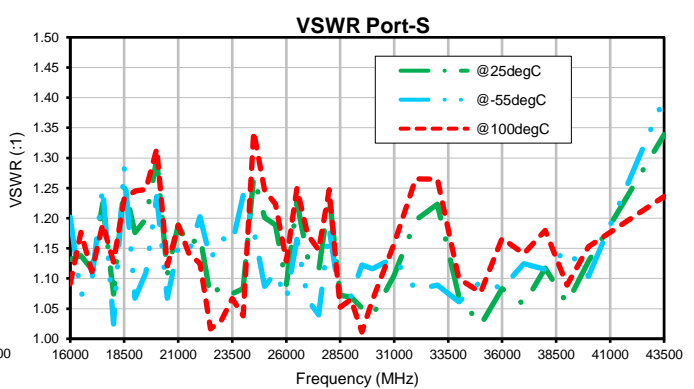

16 Way-0° Power Splitter/Combiner

ZC16PD-K1844+

Typical Performance Curves

P.O. Box 350166, Brooklyn, New York 11235-0003 (718) 934-4500 • Fax (718) 332-4661 For detailed performance specs & shopping online see Mini-Circuits web site

The Design Engineers Search Engine Provides ACTUAL Data Instantly From MINI-CIRCUITS At: www.minicircuits.com

IF/RF MICROWAVE COMPONENTS

REV. OR
ZC16PD-K1844+

6/12/2019

Page 1 of 1