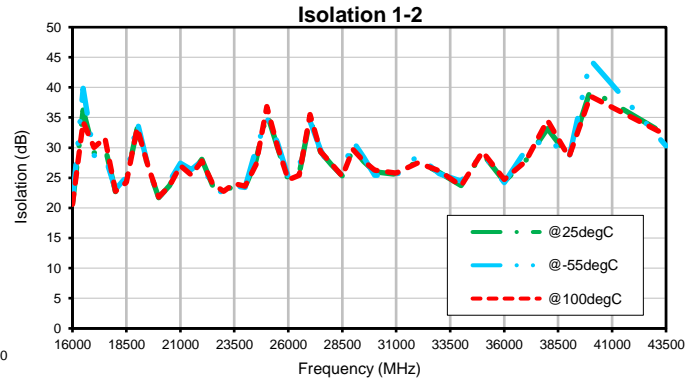

16 Way-0° Power Splitter/Combiner

ZC16PD-K1844+

Typical Performance Curves

P.O. Box 350166, Brooklyn, New York 11235-0003 (718) 934-4500 • Fax (718) 332-4661 For detailed performance specs & shopping online see Mini-Circuits web site

The Design Engineers Search Engine Provides ACTUAL Data Instantly From MINI-CIRCUITS At: www.minicircuits.com

IF/RF MICROWAVE COMPONENTS

REV. OR
ZC16PD-K1844+

6/12/2019

Page 1 of 1