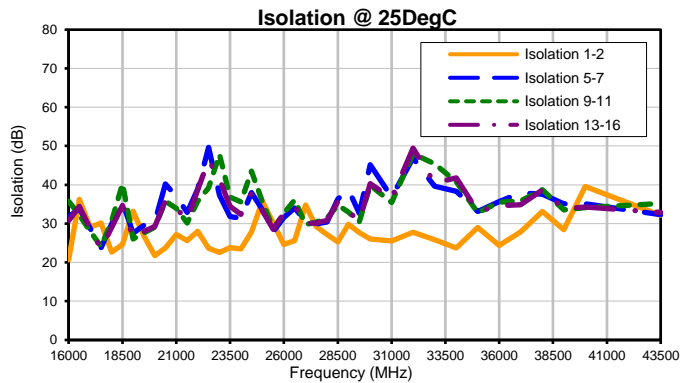

16 Way-0° Power Splitter/Combiner

ZC16PD-K1844+

Typical Performance Curves

P.O. Box 350166, Brooklyn, New York 11235-0003 (718) 934-4500 • Fax (718) 332-4661 For detailed performance specs & shopping online see Mini-Circuits web site

The Design Engineers Search Engine Provides ACTUAL Data Instantly From MINI-CIRCUITS At: www.minicircuits.com

IF/RF MICROWAVE COMPONENTS

REV. OR
ZC16PD-K1844+

6/12/2019

Page 1 of 1