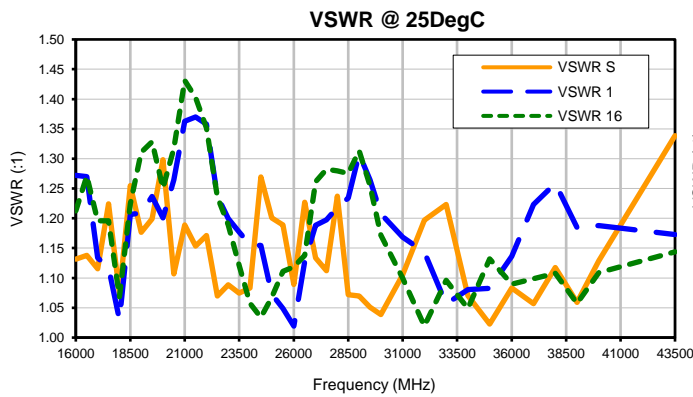

16 Way-0° Power Splitter/Combiner

ZC16PD-K1844+

Typical Performance Curves

P.O. Box 350166, Brooklyn, New York 11235-0003 (718) 934-4500 • Fax (718) 332-4661 For detailed performance specs & shopping online see Mini-Circuits web site

The Design Engineers Search Engine Provides ACTUAL Data Instantly From MINI-CIRCUITS At: www.minicircuits.com

IF/RF MICROWAVE COMPONENTS

REV. OR
ZC16PD-K1844+

6/12/2019

Page 1 of 1