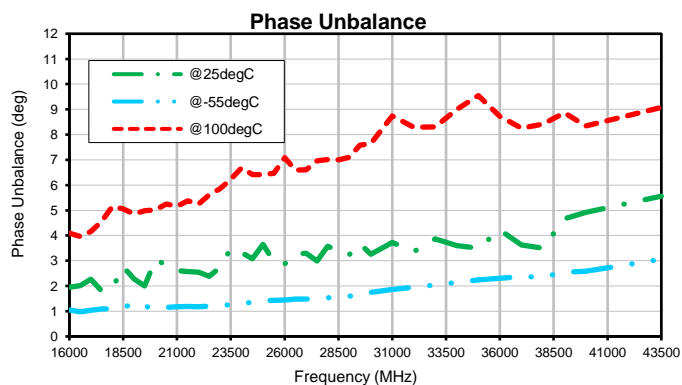

16 Way-0° Power Splitter/Combiner

ZC16PD-K1844+

Typical Performance Curves

P.O. Box 350166, Brooklyn, New York 11235-0003 (718) 934-4500 • Fax (718) 332-4661 For detailed performance specs & shopping online see Mini-Circuits web site

The Design Engineers Search Engine Provides ACTUAL Data Instantly From MINI-CIRCUITS At: www.minicircuits.com

IF/RF MICROWAVE COMPONENTS

REV. OR
ZC16PD-K1844+

6/12/2019

Page 1 of 1