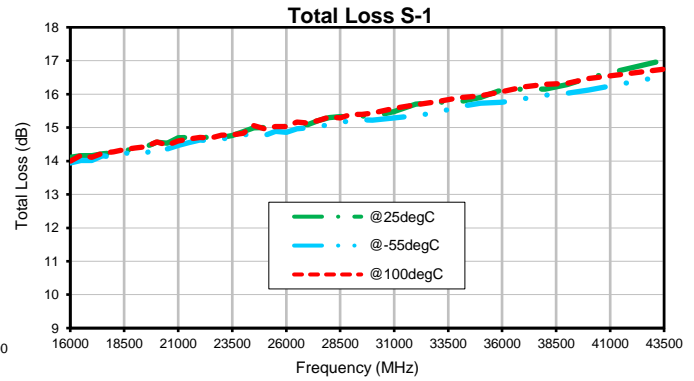

16 Way-0° Power Splitter/Combiner

ZC16PD-K1844+

Typical Performance Curves

P.O. Box 350166, Brooklyn, New York 11235-0003 (718) 934-4500 • Fax (718) 332-4661 For detailed performance specs & shopping online see Mini-Circuits web site

The Design Engineers Search Engine Provides ACTUAL Data Instantly From MINI-CIRCUITS At: www.minicircuits.com

IF/RF MICROWAVE COMPONENTS

REV. OR
ZC16PD-K1844+

6/12/2019

Page 1 of 1