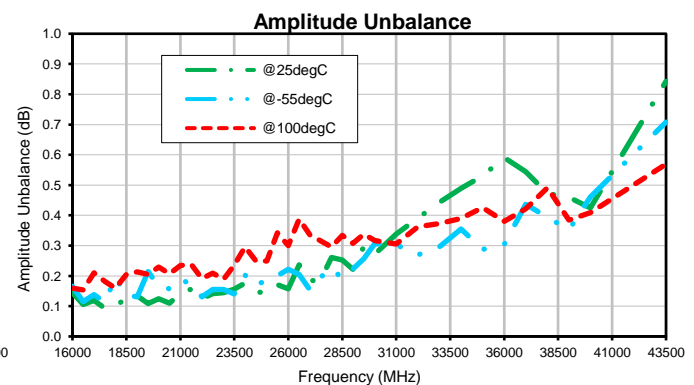

16 Way-0° Power Splitter/Combiner

ZC16PD-K1844+

Typical Performance Curves

P.O. Box 350166, Brooklyn, New York 11235-0003 (718) 934-4500 • Fax (718) 332-4661 For detailed performance specs & shopping online see Mini-Circuits web site

The Design Engineers Search Engine Provides ACTUAL Data Instantly From MINI-CIRCUITS At: www.minicircuits.com

IF/RF MICROWAVE COMPONENTS

REV. OR
ZC16PD-K1844+

6/12/2019

Page 1 of 1