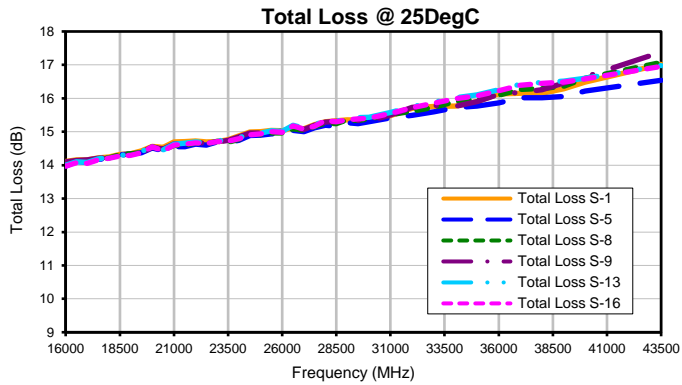

16 Way-0° Power Splitter/Combiner

ZC16PD-K1844+

Typical Performance Curves

P.O. Box 350166, Brooklyn, New York 11235-0003 (718) 934-4500 • Fax (718) 332-4661 For detailed performance specs & shopping online see Mini-Circuits web site

The Design Engineers Search Engine Provides ACTUAL Data Instantly From MINI-CIRCUITS At: www.minicircuits.com

IF/RF MICROWAVE COMPONENTS

REV. OR
ZC16PD-K1844+

6/12/2019

Page 1 of 1