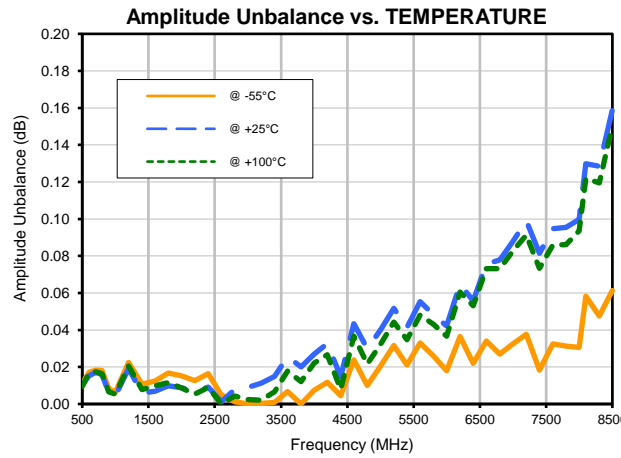

2 Way-0° Power Splitter/Combiner

ZN2PD-83W-N+

Typical Performance Curves

2 Way-0° Power Splitter/Combiner

ZN2PD-83W-N+

Typical Performance Curves