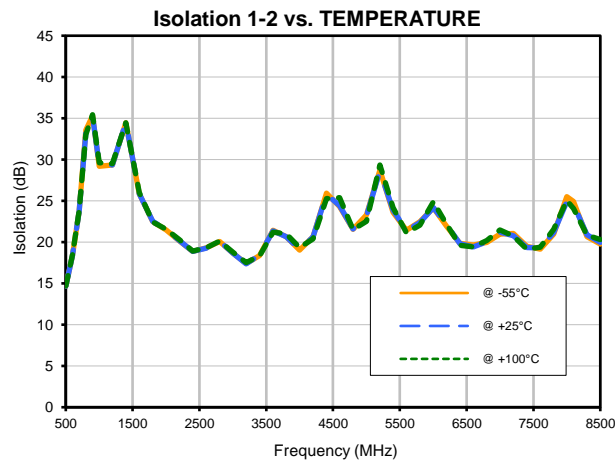

2 Way-0° Power Splitter/Combiner

ZN2PD-83W-N+

Typical Performance Curves

2 Way-0° Power Splitter/Combiner

ZN2PD-83W-N+

Typical Performance Curves