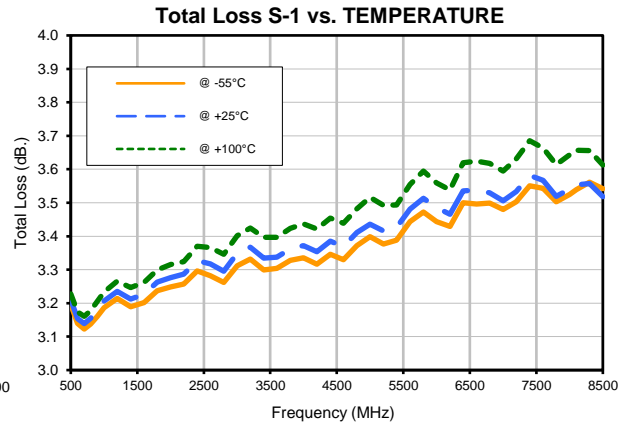

2 Way-0° Power Splitter/Combiner

ZN2PD-83W-N+

Typical Performance Curves

2 Way-0° Power Splitter/Combiner

ZN2PD-83W-N+

Typical Performance Curves