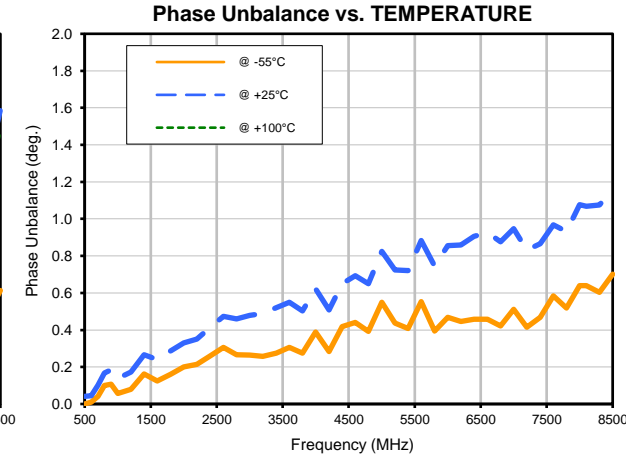

2 Way-0° Power Splitter/Combiner

ZN2PD-83W-N+

Typical Performance Curves

2 Way-0° Power Splitter/Combiner

ZN2PD-83W-N+

Typical Performance Curves