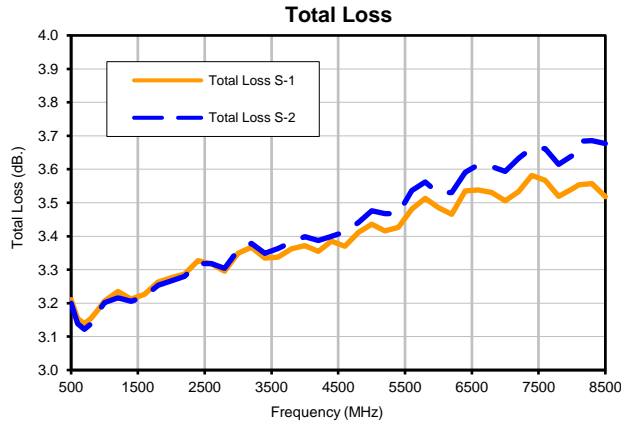

2 Way-0° Power Splitter/Combiner

ZN2PD-83W-N+

Typical Performance Curves

2 Way-0° Power Splitter/Combiner

ZN2PD-83W-N+

Typical Performance Curves