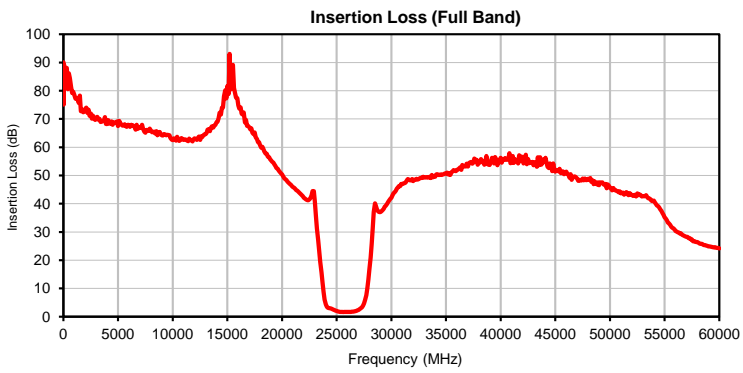

Typical Performance Curves

P.O. Box 350166, Brooklyn, New York 11235-0003 (718) 934-4500 • Fax (718) 332-4661 For detailed performance specs & shopping online see Mini-Circuits web site
 The Design Engineers Search Engine Provides ACTUAL Data Instantly From MINI-CIRCUITS At: www.minicircuits.com

IF/RF MICROWAVE COMPONENTS