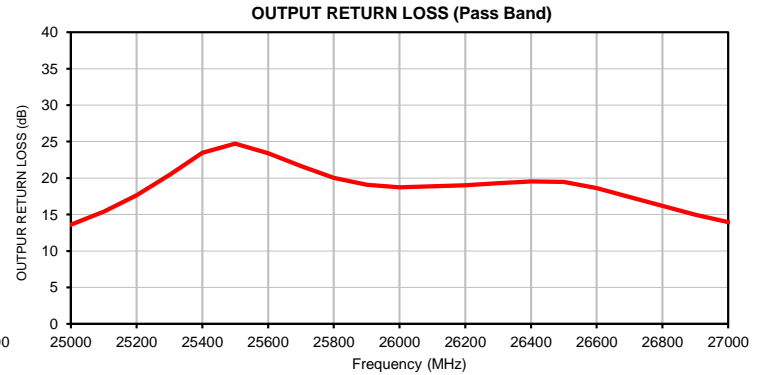

Typical Performance Curves

P.O. Box 350166, Brooklyn, New York 11235-0003 (718) 934-4500 • Fax (718) 332-4661 For detailed performance specs & shopping online see Mini-Circuits web site
 The Design Engineers Search Engine Provides ACTUAL Data Instantly From MINI-CIRCUITS At: www.minicircuits.com