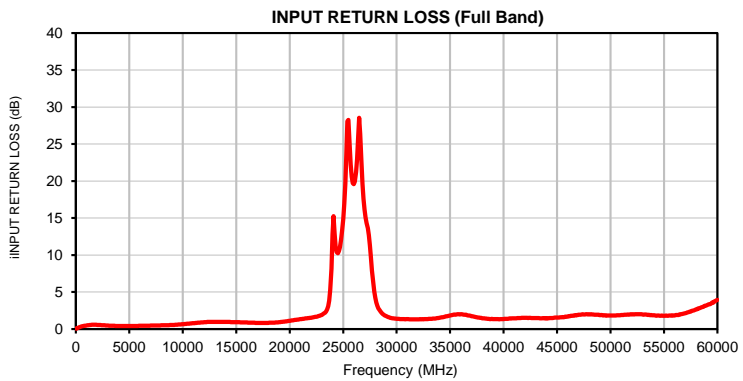

Typical Performance Curves

P.O. Box 350166, Brooklyn, New York 11235-0003 (718) 934-4500 • Fax (718) 332-4661 For detailed performance specs & shopping online see Mini-Circuits web site
 The Design Engineers Search Engine Provides ACTUAL Data Instantly From MINI-CIRCUITS At: www.minicircuits.com