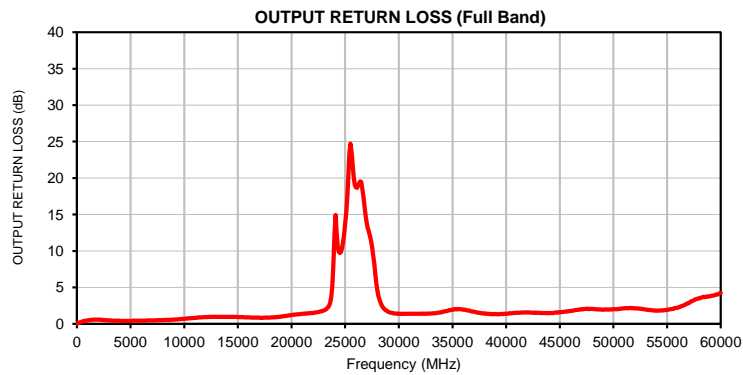

Typical Performance Curves

P.O. Box 350166, Brooklyn, New York 11235-0003 (718) 934-4500 • Fax (718) 332-4661 For detailed performance specs & shopping online see Mini-Circuits web site
 The Design Engineers Search Engine Provides ACTUAL Data Instantly From MINI-CIRCUITS At: www.minicircuits.com