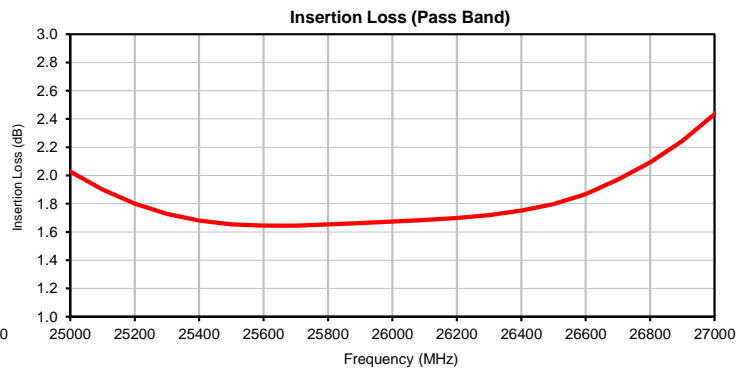

Typical Performance Curves

P.O. Box 350166, Brooklyn, New York 11235-0003 (718) 934-4500 • Fax (718) 332-4661 For detailed performance specs & shopping online see Mini-Circuits web site
 The Design Engineers Search Engine Provides ACTUAL Data Instantly From MINI-CIRCUITS At: www.minicircuits.com