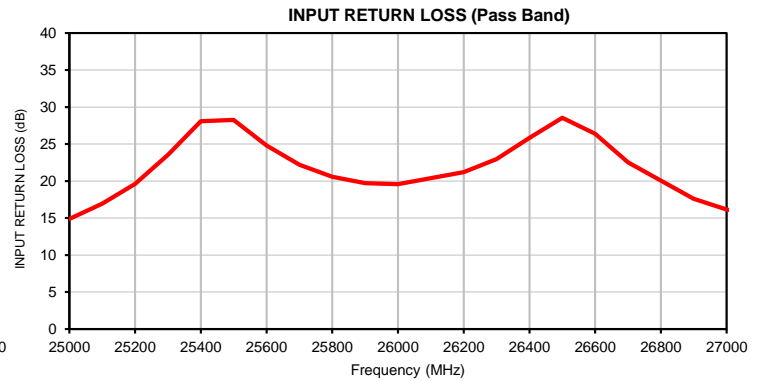

Typical Performance Curves

P.O. Box 350166, Brooklyn, New York 11235-0003 (718) 934-4500 • Fax (718) 332-4661 For detailed performance specs & shopping online see Mini-Circuits web site
 The Design Engineers Search Engine Provides ACTUAL Data Instantly From MINI-CIRCUITS At: www.minicircuits.com