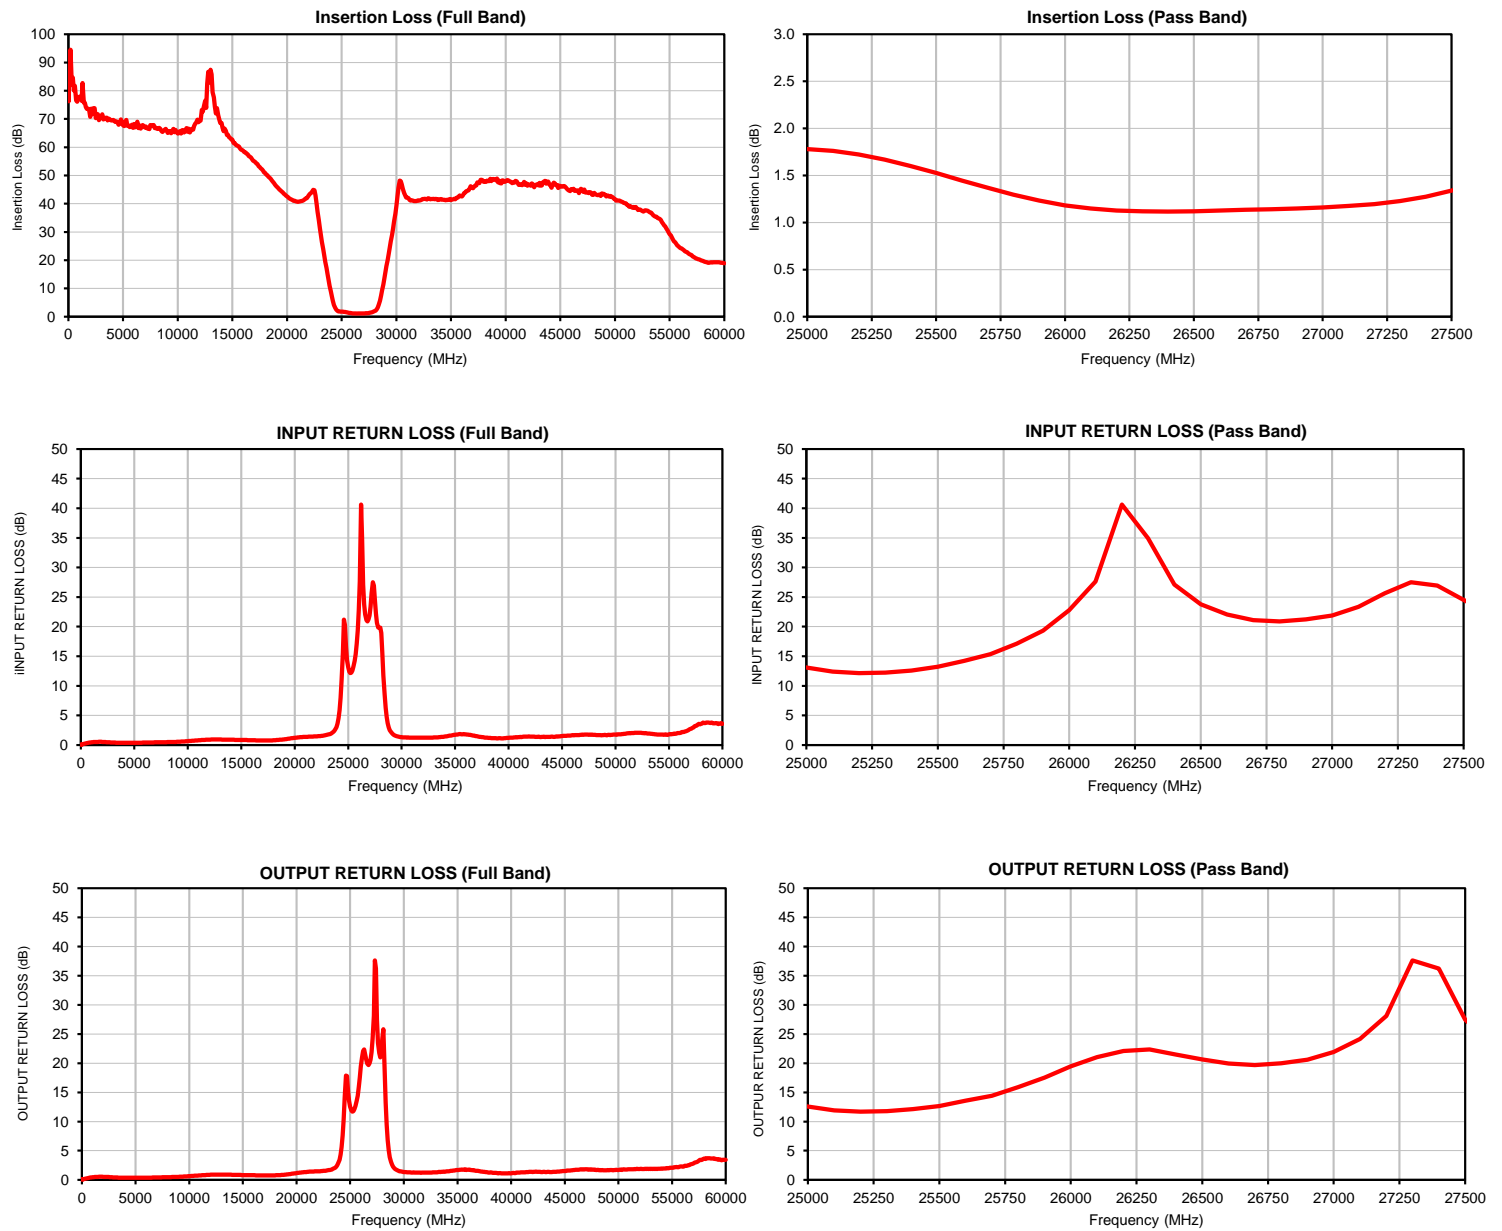

## Typical Performance Curves

P.O. Box 350166, Brooklyn, New York 11235-0003 (718) 934-4500 • Fax (718) 332-4661 For detailed performance specs & shopping online see Mini-Circuits web site  
The Design Engineers Search Engine Provides ACTUAL Data Instantly From MINI-CIRCUITS At: [www.minicircuits.com](http://www.minicircuits.com)