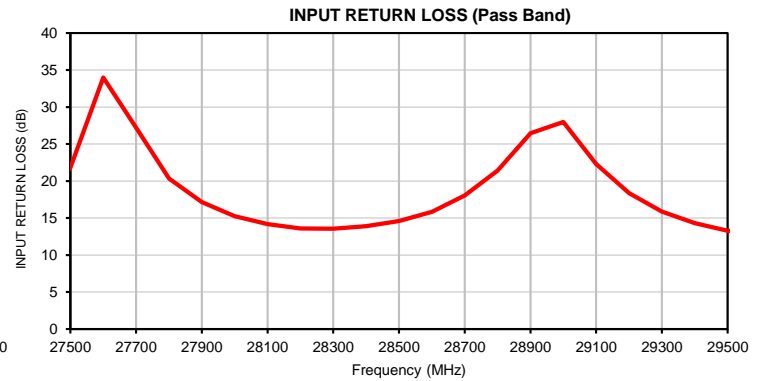

## Typical Performance Curves

P.O. Box 350166, Brooklyn, New York 11235-0003 (718) 934-4500 • Fax (718) 332-4661 For detailed performance specs & shopping online see Mini-Circuits web site  
The Design Engineers Search Engine Provides ACTUAL Data Instantly From MINI-CIRCUITS At: [www.minicircuits.com](http://www.minicircuits.com)