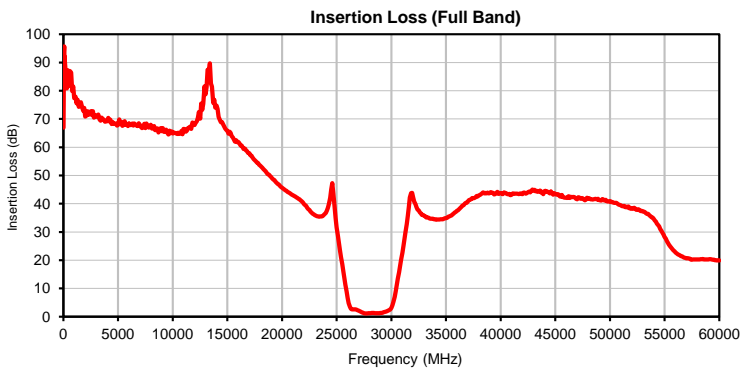

## Typical Performance Curves

P.O. Box 350166, Brooklyn, New York 11235-0003 (718) 934-4500 • Fax (718) 332-4661 For detailed performance specs & shopping online see Mini-Circuits web site  
The Design Engineers Search Engine Provides ACTUAL Data Instantly From MINI-CIRCUITS At: [www.minicircuits.com](http://www.minicircuits.com)

IF/RF MICROWAVE COMPONENTS