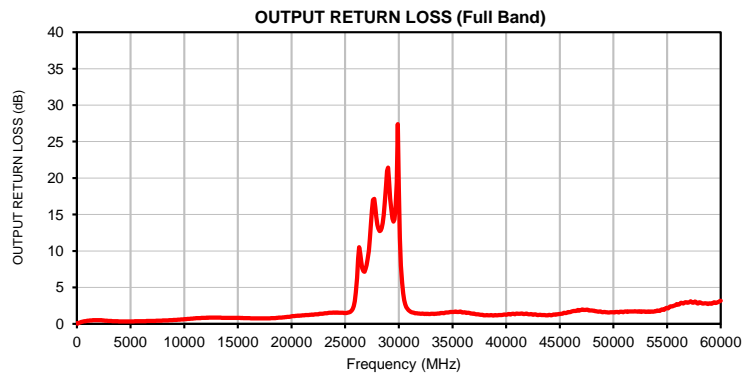

## Typical Performance Curves

P.O. Box 350166, Brooklyn, New York 11235-0003 (718) 934-4500 • Fax (718) 332-4661 For detailed performance specs & shopping online see Mini-Circuits web site  
The Design Engineers Search Engine Provides ACTUAL Data Instantly From MINI-CIRCUITS At: [www.minicircuits.com](http://www.minicircuits.com)