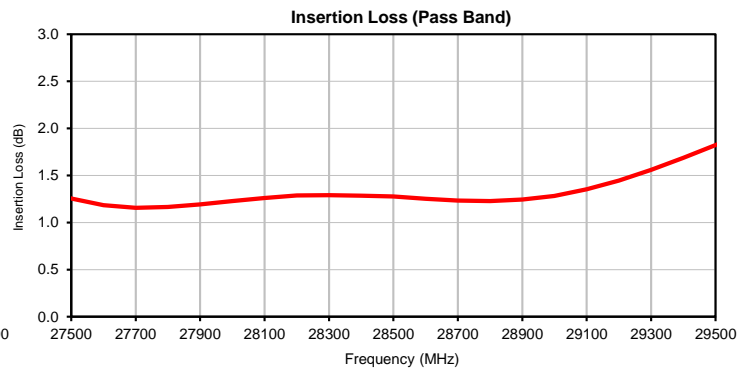

## Typical Performance Curves

P.O. Box 350166, Brooklyn, New York 11235-0003 (718) 934-4500 • Fax (718) 332-4661 For detailed performance specs & shopping online see Mini-Circuits web site  
The Design Engineers Search Engine Provides ACTUAL Data Instantly From MINI-CIRCUITS At: [www.minicircuits.com](http://www.minicircuits.com)