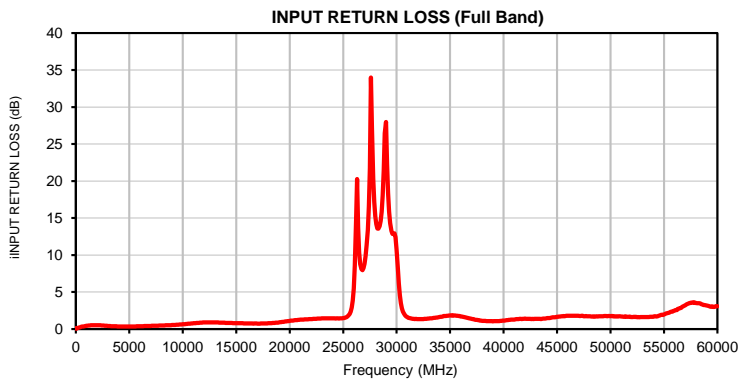

## Typical Performance Curves

P.O. Box 350166, Brooklyn, New York 11235-0003 (718) 934-4500 • Fax (718) 332-4661 For detailed performance specs & shopping online see Mini-Circuits web site  
The Design Engineers Search Engine Provides ACTUAL Data Instantly From MINI-CIRCUITS At: [www.minicircuits.com](http://www.minicircuits.com)