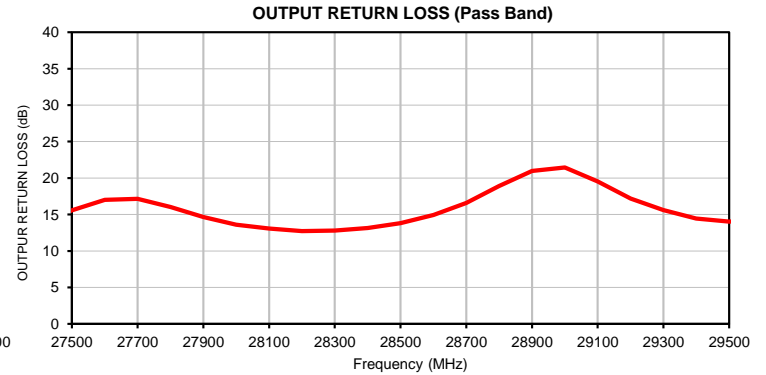

## Typical Performance Curves

P.O. Box 350166, Brooklyn, New York 11235-0003 (718) 934-4500 • Fax (718) 332-4661 For detailed performance specs & shopping online see Mini-Circuits web site  
The Design Engineers Search Engine Provides ACTUAL Data Instantly From MINI-CIRCUITS At: [www.minicircuits.com](http://www.minicircuits.com)