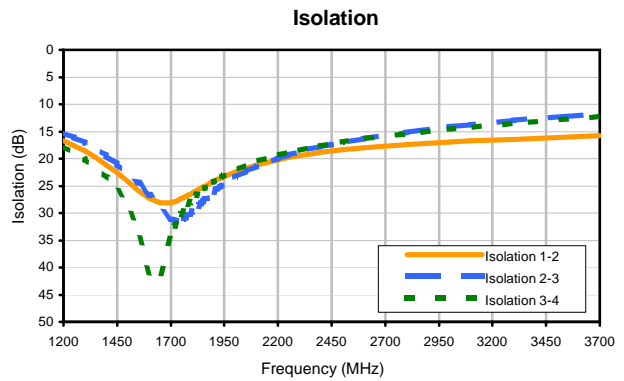

4 Way-0° Power Splitter/Combiner

BP4P1+

Typical Performance Curves

REV. X2
ED12348C/8+
BP4P1+
100623
Page 1 of 1

Mini-Circuits®

IF/RF MICROWAVE COMPONENTS • ISO 9001 ISO 14001 AS 9100 CERTIFIED • RoHS compliant
P.O. Box 350166, Brooklyn, New York 11235-0003 (718) 934-4500 Fax (718) 332-4661