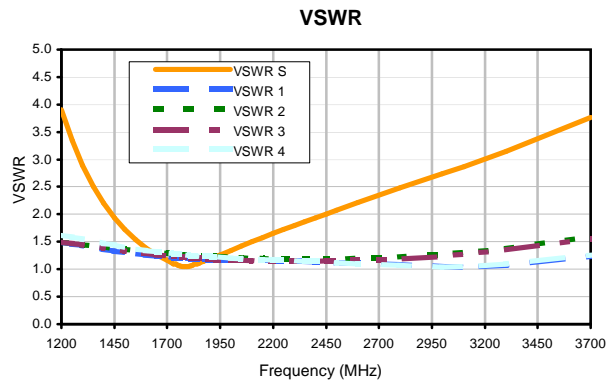

4 Way-0° Power Splitter/Combiner

BP4P1+

Typical Performance Curves

REV. X2
ED12348C/8+
BP4P1+
100623
Page 1 of 1

Mini-Circuits®

IF/RF MICROWAVE COMPONENTS • ISO 9001 ISO 14001 AS 9100 CERTIFIED • RoHS compliant
P.O. Box 350166, Brooklyn, New York 11235-0003 (718) 934-4500 Fax (718) 332-4661