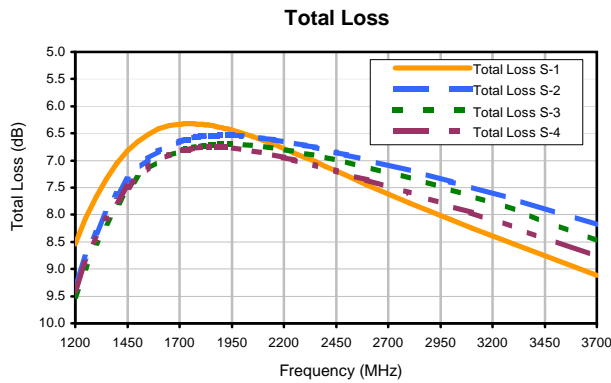

4 Way-0° Power Splitter/Combiner

BP4P1+

Typical Performance Curves

REV. X2
ED12348C/8+
BP4P1+
100623
Page 1 of 1

Mini-Circuits®

IF/RF MICROWAVE COMPONENTS • ISO 9001 ISO 14001 AS 9100 CERTIFIED • RoHS compliant
P.O. Box 350166, Brooklyn, New York 11235-0003 (718) 934-4500 Fax (718) 332-4661