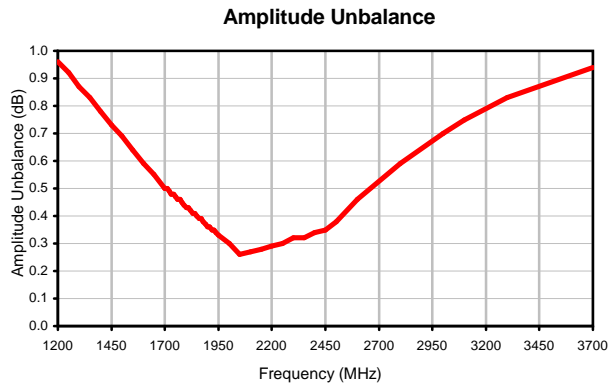

4 Way-0° Power Splitter/Combiner

BP4P1+

Typical Performance Curves

REV. X2
ED12348C/8+
BP4P1+
100623
Page 1 of 1

Mini-Circuits®

IF/RF MICROWAVE COMPONENTS • ISO 9001 ISO 14001 AS 9100 CERTIFIED • RoHS compliant
P.O. Box 350166, Brooklyn, New York 11235-0003 (718) 934-4500 Fax (718) 332-4661