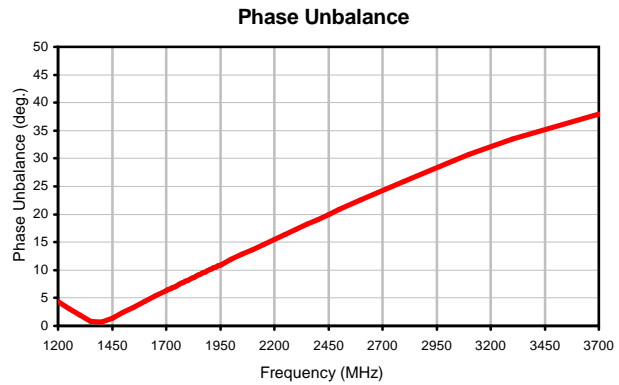

4 Way-0° Power Splitter/Combiner

BP4P1+

Typical Performance Curves

REV. X2
ED12348C/8+
BP4P1+
100623
Page 1 of 1

Mini-Circuits®

IF/RF MICROWAVE COMPONENTS • ISO 9001 ISO 14001 AS 9100 CERTIFIED • RoHS compliant
P.O. Box 350166, Brooklyn, New York 11235-0003 (718) 934-4500 Fax (718) 332-4661