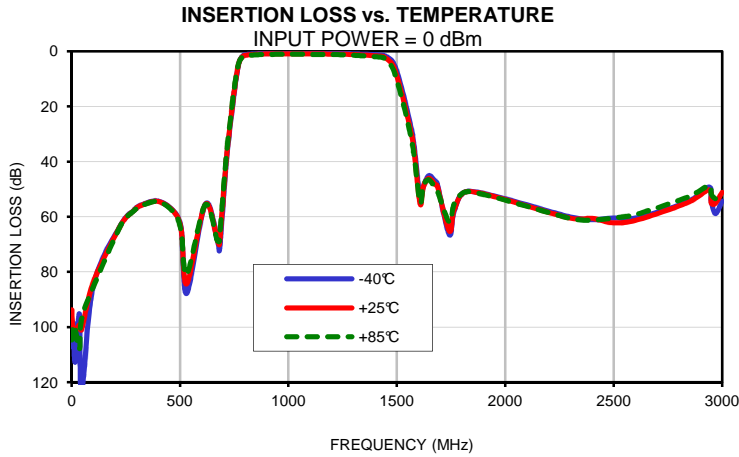

Typical Performance Curves

Band Pass Filter

BPF-A1140+

Typical Performance Curves