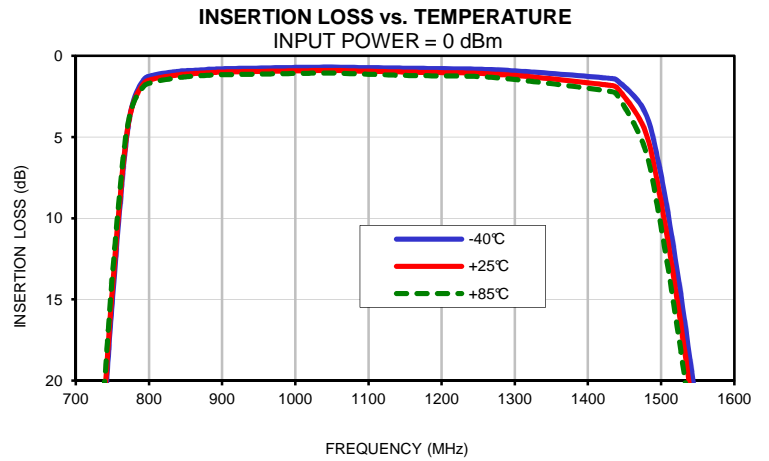

Typical Performance Curves

Band Pass Filter

BPF-A1140+

Typical Performance Curves