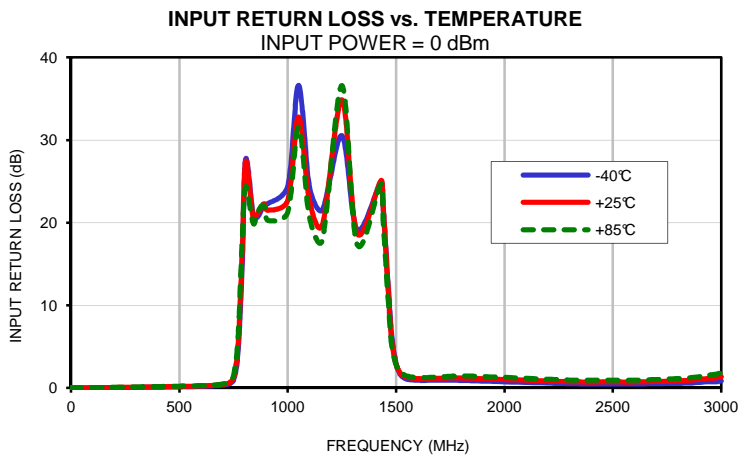

Typical Performance Curves

Band Pass Filter

BPF-A1140+

Typical Performance Curves