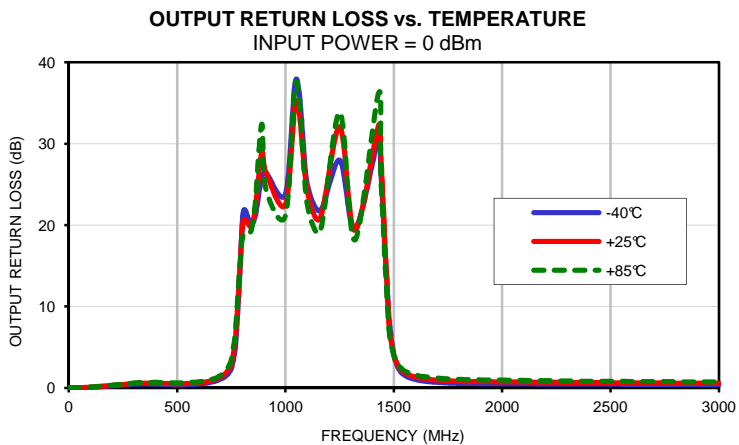

Typical Performance Curves

Band Pass Filter

BPF-A1140+

Typical Performance Curves