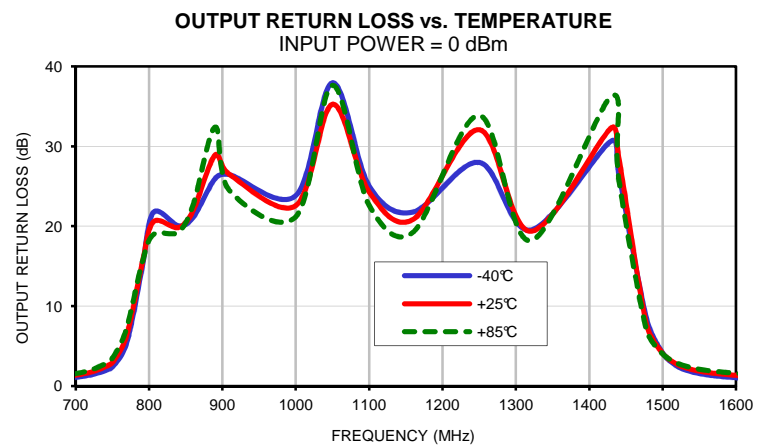

Typical Performance Curves

Band Pass Filter

BPF-A1140+

Typical Performance Curves