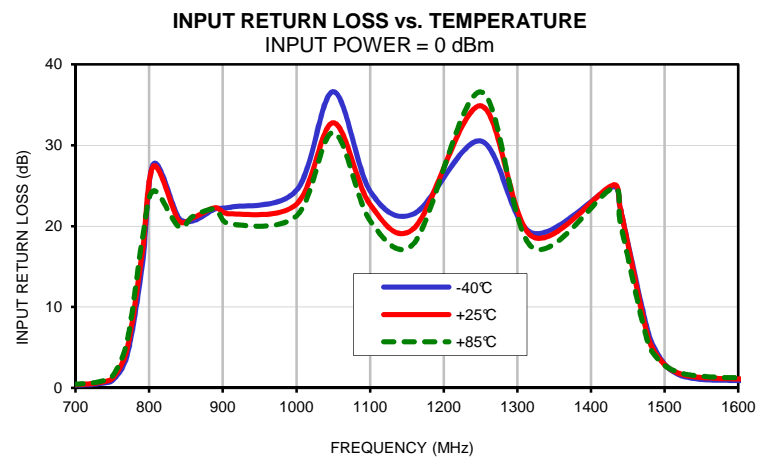

Typical Performance Curves

Band Pass Filter

BPF-A1140+

Typical Performance Curves