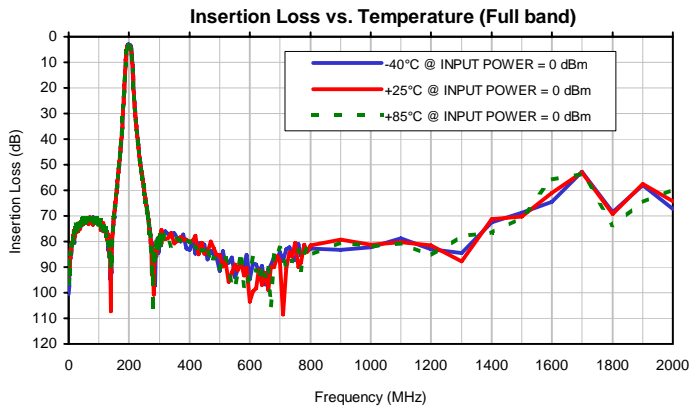

## Typical Performance Curves

# Surface Mount Band Pass Filter BPF-B199+