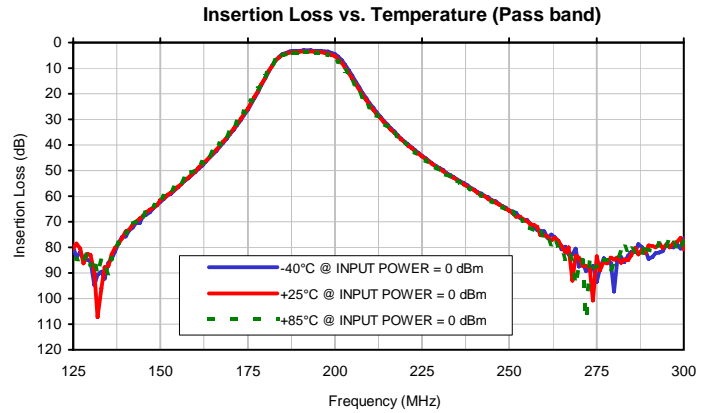

## Typical Performance Curves

# Surface Mount Band Pass Filter BPF-B199+