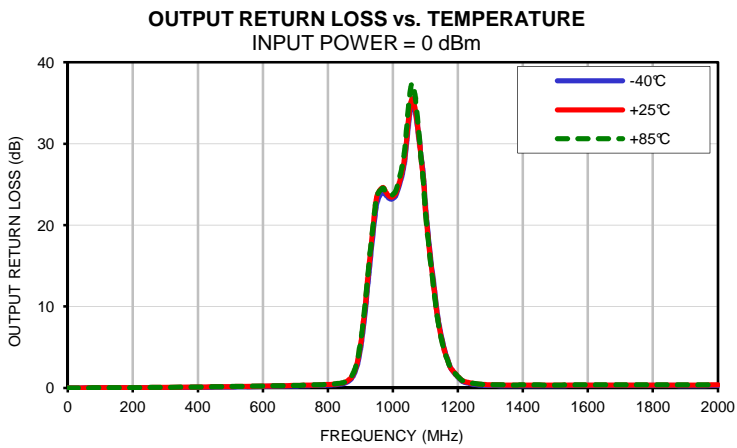

Typical Performance Curves

Band Pass Filter

CBP-1034C+

Typical Performance Curves