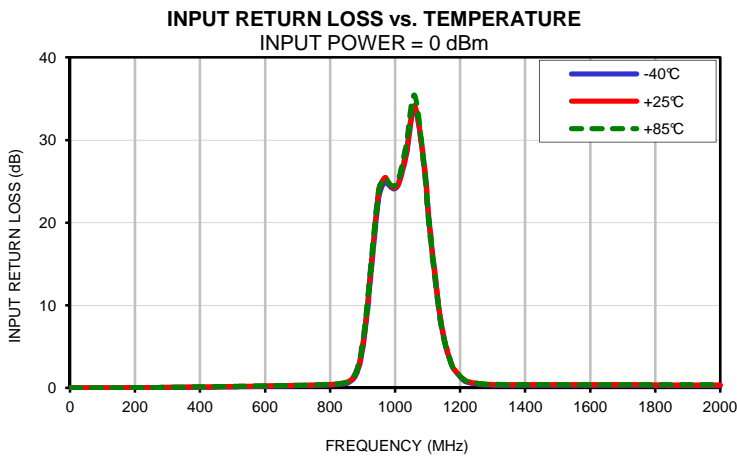

Typical Performance Curves

Band Pass Filter

CBP-1034C+

Typical Performance Curves