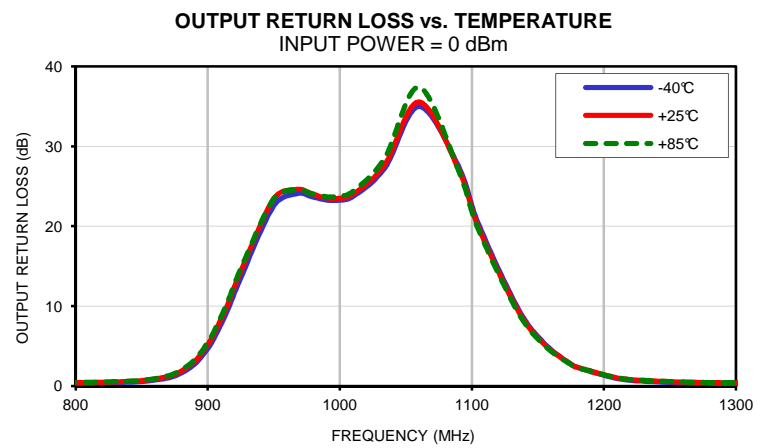

Typical Performance Curves

Band Pass Filter

CBP-1034C+

Typical Performance Curves