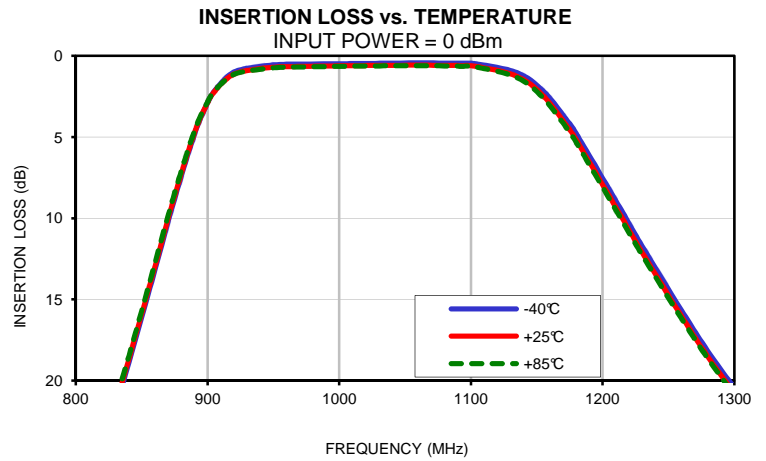

Typical Performance Curves

Band Pass Filter

CBP-1034C+

Typical Performance Curves