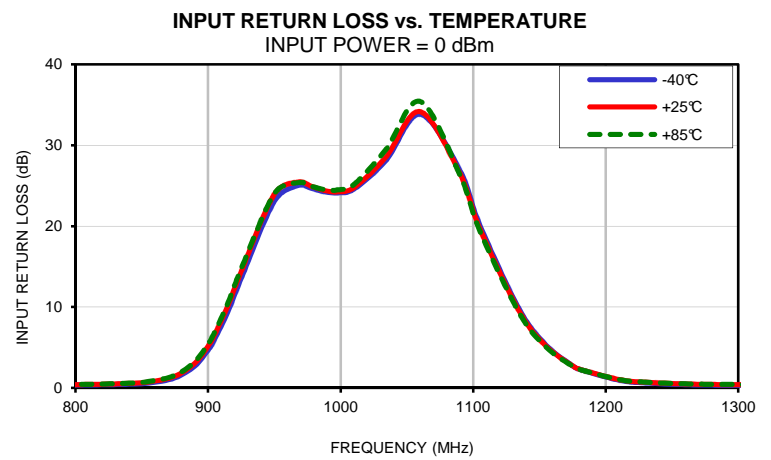

Typical Performance Curves

Band Pass Filter

CBP-1034C+

Typical Performance Curves