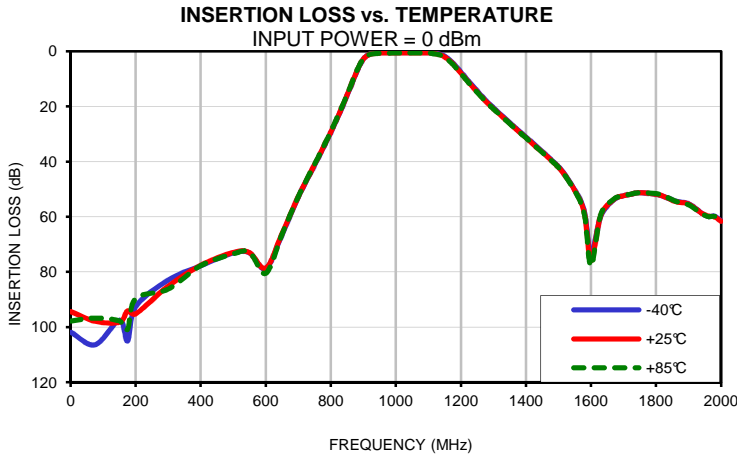

Typical Performance Curves

Band Pass Filter

CBP-1034C+

Typical Performance Curves