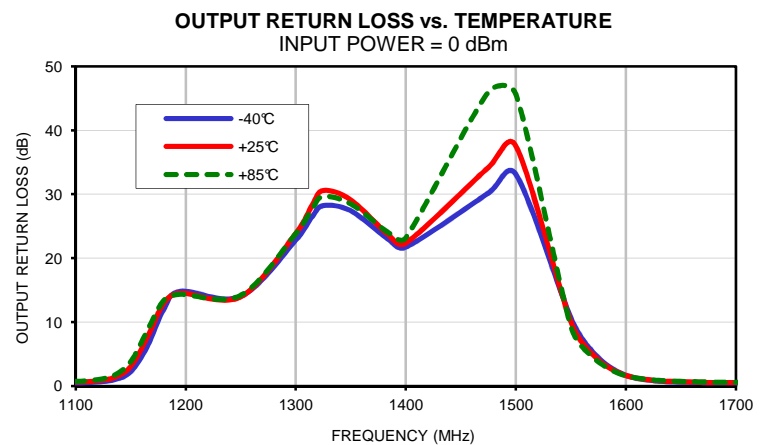

Typical Performance Curves

Band Pass Filter

CBP-1400F+

Typical Performance Curves