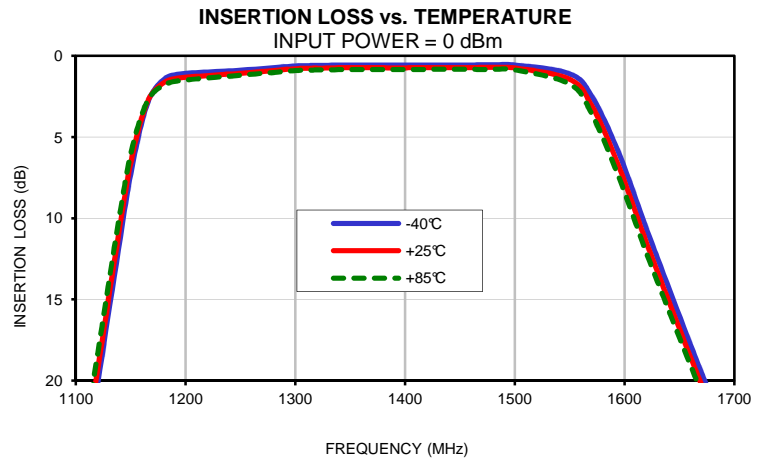

Typical Performance Curves

Band Pass Filter

CBP-1400F+

Typical Performance Curves