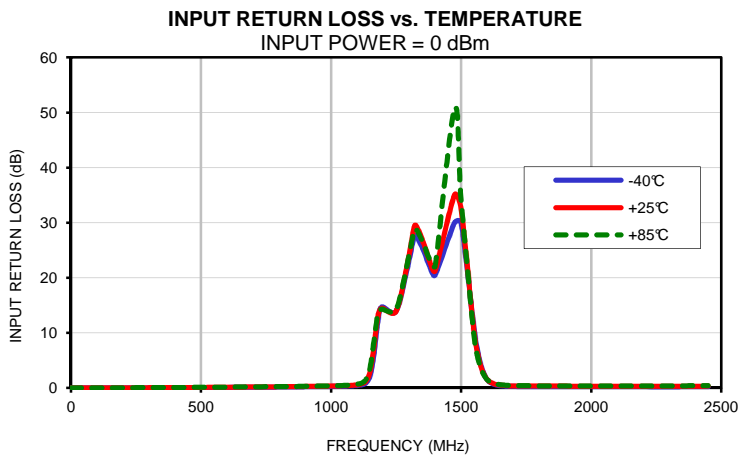

Typical Performance Curves

Band Pass Filter

CBP-1400F+

Typical Performance Curves