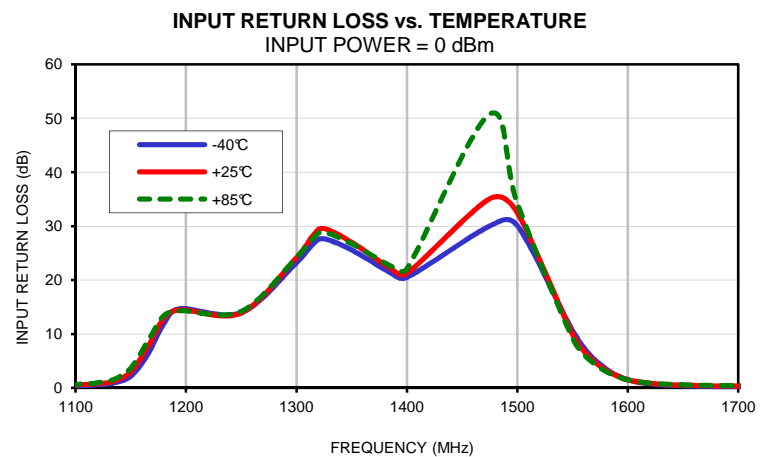

Typical Performance Curves

Band Pass Filter

CBP-1400F+

Typical Performance Curves