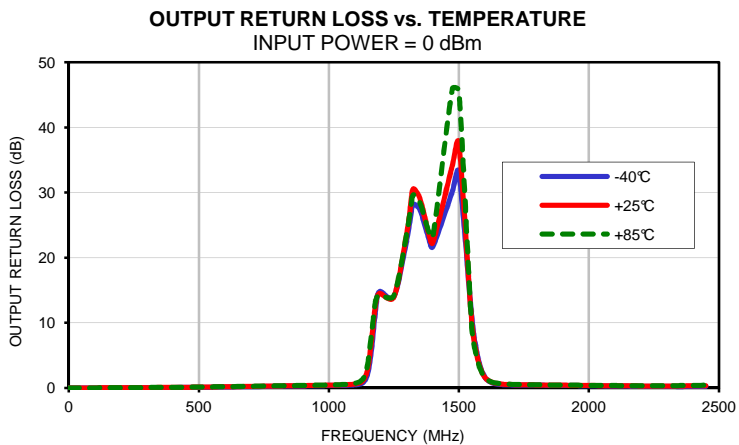

Typical Performance Curves

Band Pass Filter

CBP-1400F+

Typical Performance Curves