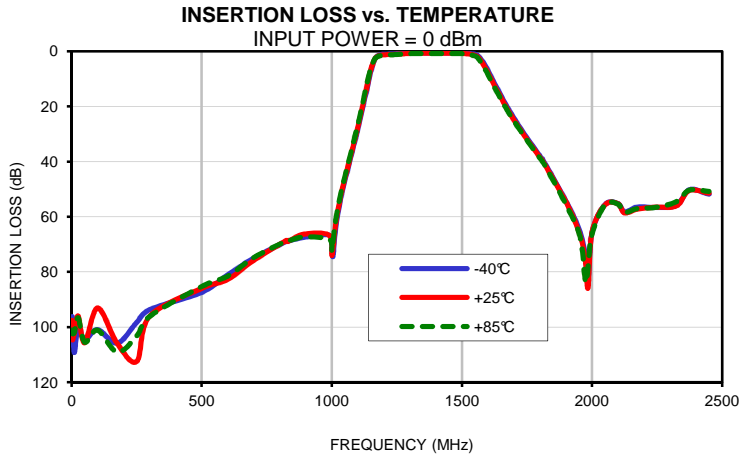

Typical Performance Curves

Band Pass Filter

CBP-1400F+

Typical Performance Curves