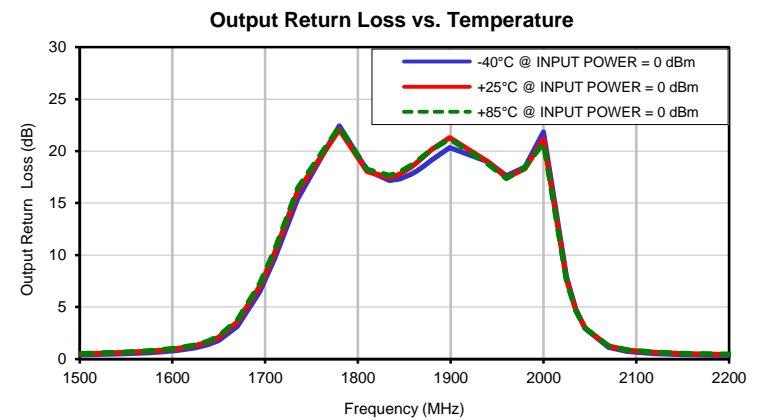

Typical Performance Curves

Band Pass Filter

CBP-1880E+

Typical Performance Curves