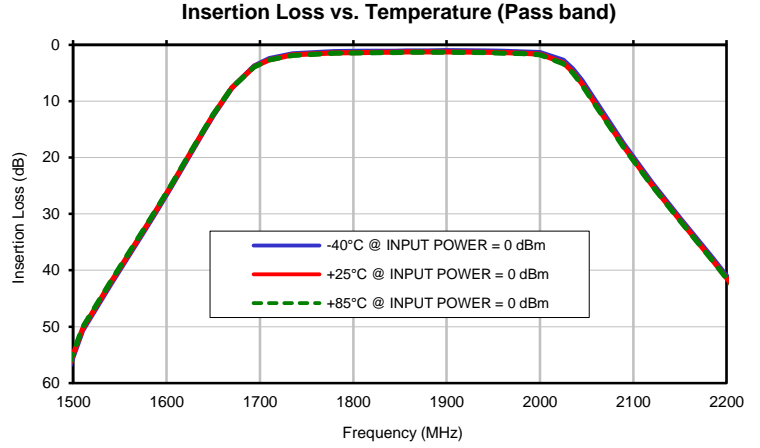

Typical Performance Curves

Band Pass Filter

CBP-1880E+

Typical Performance Curves