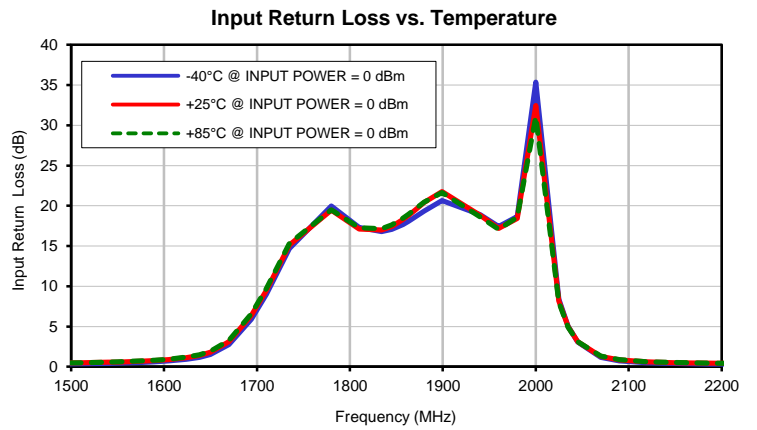

Typical Performance Curves

Band Pass Filter

CBP-1880E+

Typical Performance Curves