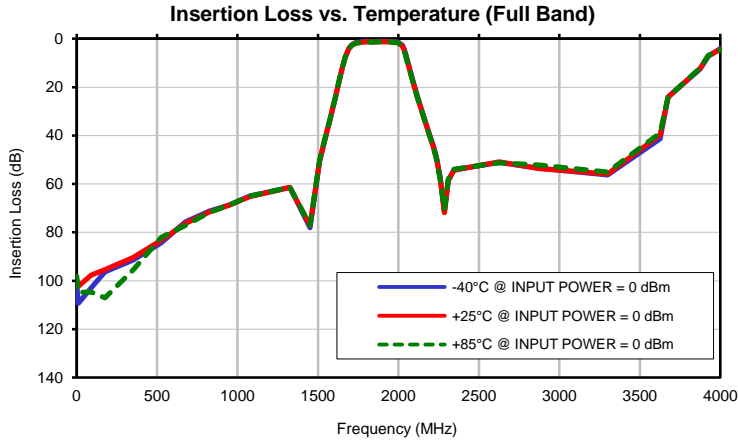

Typical Performance Curves

Band Pass Filter

CBP-1880E+

Typical Performance Curves