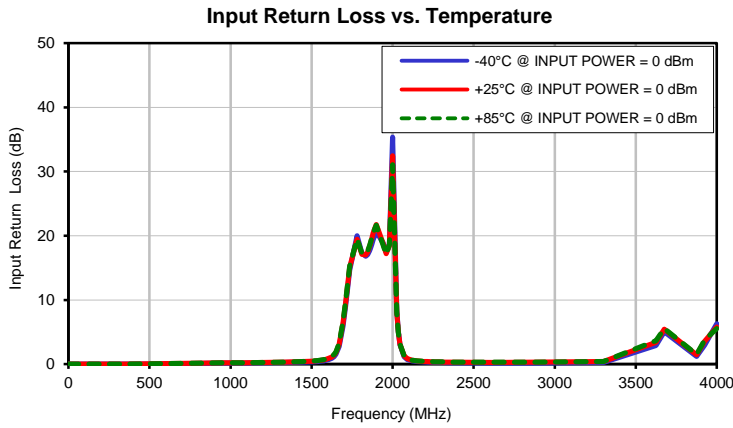

Typical Performance Curves

Band Pass Filter

CBP-1880E+

Typical Performance Curves