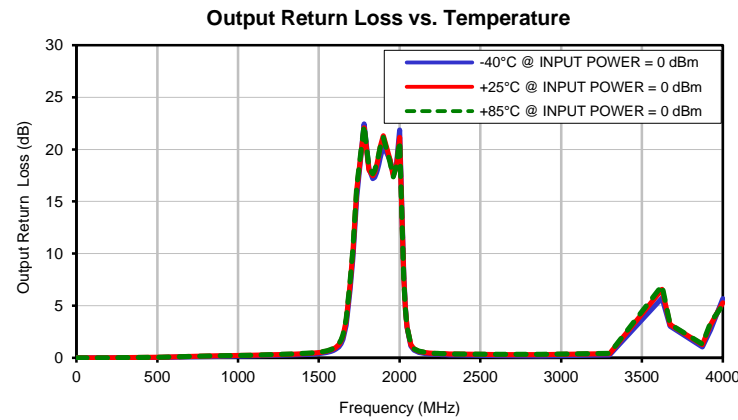

Typical Performance Curves

Band Pass Filter

CBP-1880E+

Typical Performance Curves